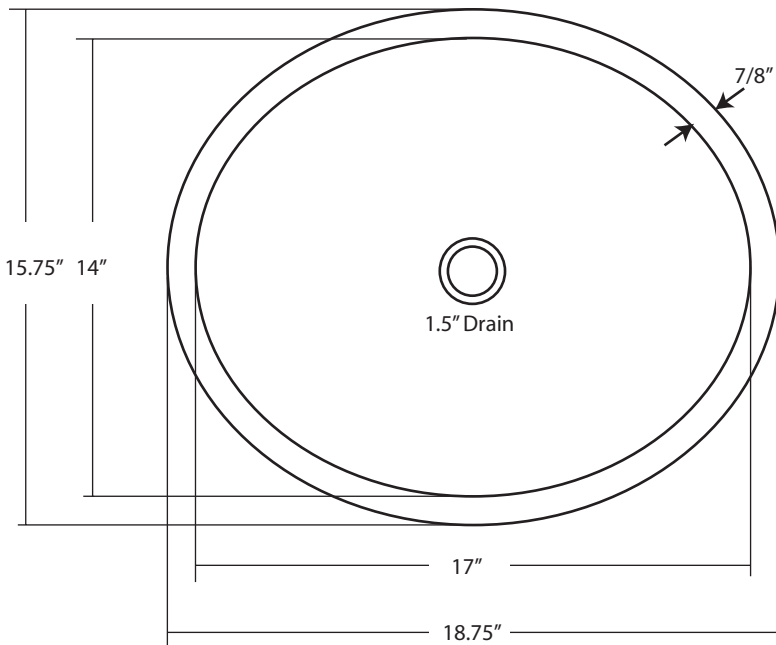

*SPECIFICATIONS FOR*  
**CALABASH**

TOP VIEW

CPS267- Antique  
CPS567- Brushed Nickel

**PRODUCT DETAILS**

- \* 18.75" x 15.75" x 5.5" OD
- \* 17" x 14" x 5" ID
- \* Hand hammered 18 gauge recycled copper
- \* 1.5" drain opening
- \* Dimensions are not exact and may vary  $\pm 1/2"$

**INSTALLATION**

- \* Lavatory
- \* Undermount

**COORDINATING PRODUCTS**

- \* Drains: DR120, DR150 or DR160

**STANDARDS COMPLIANCE**

- \* IAPMO Listed / cUPC

FRONT VIEW

SIDE VIEW

**IMPORTANT**

Due to the handcrafted nature of this product, it will vary in finish, texture, hammering, and other details. Dimensions may vary up to 1/2". We strongly recommend that you wait for the actual product before making any installation cuts.