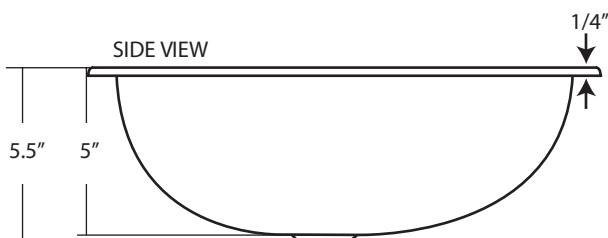

*SPECIFICATIONS FOR*  
**CALABASH**

TOP VIEW

CPS267- Antique  
CPS567- Brushed Nickel

**PRODUCT DETAILS**

- \* 18.75" x 15.75" x 5.5" OD
- \* 17" x 14" x 5" ID
- \* Hand hammered 18 gauge recycled copper
- \* 1.5" drain opening
- \* Dimensions are not exact and may vary  $\pm 1/2"$

**IMPORTANT**

Due to the handcrafted nature of this product, it will vary in finish, texture, hammering, and other details. Dimensions may vary up to 1/2". We strongly recommend that you wait for the actual product before making any installation cuts.