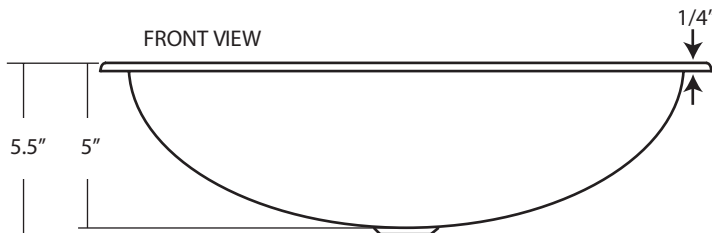

STANDARDS COMPLIANCE

- IAPMO Listed / cUPC

FRONT VIEW