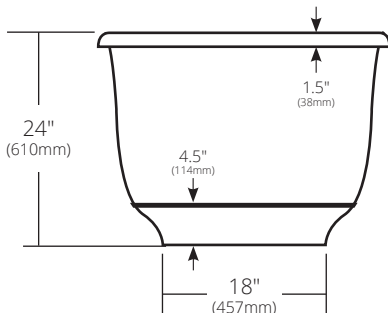

SPECIFICATIONS

SANTORINI

TOP VIEW

SIDE VIEW

END VIEW

CPS942 Antique  
 CPS944 Polished Copper  
 CPS945 Brushed Nickel

**PRODUCT DETAILS**

- 66" x 32.5" x 24" OD (1676mm x 826mm x 610mm)
- Hand hammered 16 gauge recycled copper
- 2" (51mm) drain opening
- 100lbs (45.3kg)

**INSTALLATION**

- Freestanding bathtub

**COORDINATING PRODUCTS**

- Push-to-Seal Bath Waste & Overflow: DR290
- MetalProtect™

**STANDARDS COMPLIANCE**

- UPC/cUPC compliant

**IMPORTANT**

Due to the handcrafted nature of this product, it will vary in finish, texture, hammering, and other details. Dimensions may vary up to 1/4" (6mm). We strongly recommend waiting for the actual product before making any installation cuts.