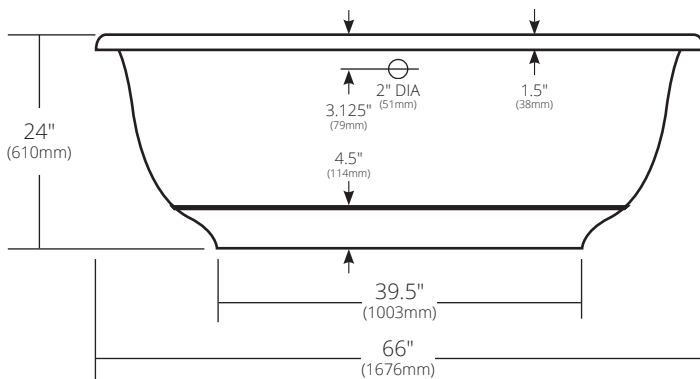

SPECIFICATIONS

SANTORINI

TOP VIEW

SIDE VIEW

END VIEW

CPS942 Antique  
 CPS944 Polished Copper  
 CPS945 Brushed Nickel

**PRODUCT DETAILS**

- 66" x 32.5" x 24" OD (1676mm x 826mm x 610mm)
- Hand hammered 16 gauge recycled copper
- 2" (51mm) drain opening
- 100lbs (45.3kg)

**INSTALLATION**

- Freestanding bathtub

**COORDINATING PRODUCTS**

- Push-to-Seal Bath Waste & Overflow: DR290
- MetalProtect™

**STANDARDS COMPLIANCE**

- UPC/cUPC compliant

**IMPORTANT**

Due to the handcrafted nature of this product, it will vary in finish, texture, hammering, and other details. Dimensions may vary up to 1/4" (6mm). We strongly recommend waiting for the actual product before making any installation cuts.