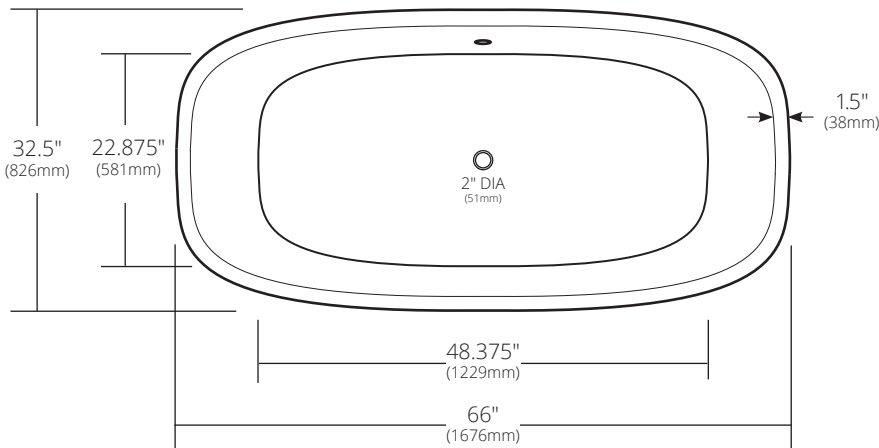

SPECIFICATIONS

SANTORINI

TOP VIEW

SIDE VIEW

END VIEW

CPS942 Antique  
 CPS944 Polished Copper  
 CPS945 Brushed Nickel

**PRODUCT DETAILS**

- 66" x 32.5" x 24" OD (1676mm x 826mm x 610mm)
- Hand hammered 16 gauge recycled copper
- 2" (51mm) drain opening
- 100lbs (45.3kg)

**INSTALLATION**

- Freestanding bathtub

**COORDINATING PRODUCTS**

- Push-to-Seal Bath Waste & Overflow: DR290
- MetalProtect™

**STANDARDS COMPLIANCE**

- UPC/cUPC compliant

**IMPORTANT**

Due to the handcrafted nature of this product, it will vary in finish, texture, hammering, and other details. Dimensions may vary up to 1/4" (6mm). We strongly recommend waiting for the actual product before making any installation cuts.