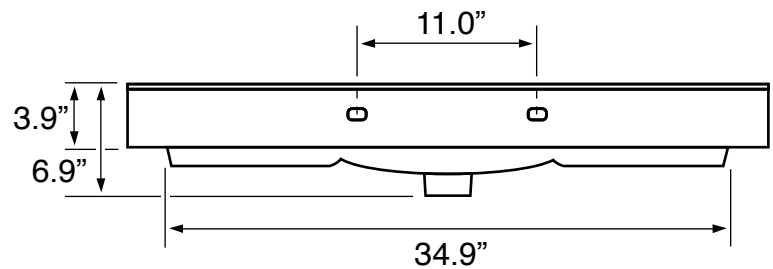

Features

- With overflow.
- Modern design.

Material

- White ceramic bathroom sink.

Installation

- Wall mount installation.
- Drop in installation.

Configurations

- Single Hole.
- Three Hole (8-inch centers).

Nameek's One-Year Limited Warranty

See website for warranty information details.

Technical Information

Bowl type:	Single
Installation:	Wall mounted Drop In
Bowl dimensions:	Length: 39.4" Width: 13.0" Depth: 4.7"
Drain hole:	1.75"
Faucet hole:	1.38"
Hole configurations:	1, 3
Weight:	50 lbs