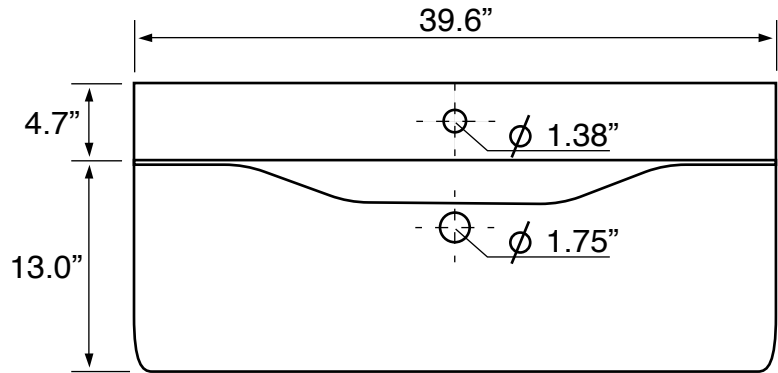

Features

- With overflow.
- Modern design.

Material

- White ceramic bathroom sink.

Installation

- Wall mount installation.
- Drop in installation.

Configurations

- Single Hole.
- Three Hole (8-inch centers).

Nameek's One-Year Limited Warranty

See website for warranty information details.

Technical Information

Bowl type:	Single
Installation:	Wall mounted Drop In
Bowl dimensions:	Length: 39.4" Width: 13.0" Depth: 4.7"
Drain hole:	1.75"
Faucet hole:	1.38"
Hole configurations:	1, 3
Weight:	50 lbs