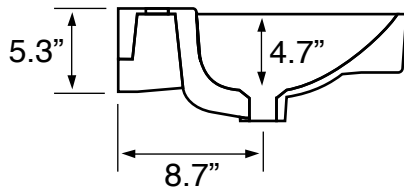

Features

- With overflow.
- Modern design.

Material

- White ceramic bathroom sink.

Installation

- Wall mount installation.
- Drop in installation.

Configurations

- Single Hole.
- Three Hole (8-inch centers).

Nameek's One-Year Limited Warranty

See website for warranty information details.

Technical Information

Bowl type:	Single
Installation:	Wall mounted Drop In
Bowl dimensions:	Length: 39.4" Width: 13.0" Depth: 4.7"
Drain hole:	1.75"
Faucet hole:	1.38"
Hole configurations:	1, 3
Weight:	50 lbs