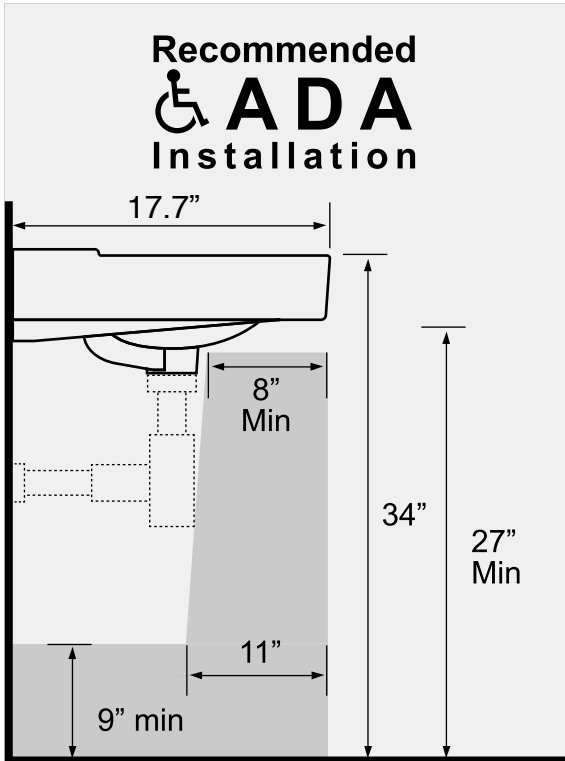

Features

- With overflow.
- Modern design.

Material

- White ceramic bathroom sink.

Installation

- Wall mount installation.
- Drop in installation.

Configurations

- Single Hole.
- Three Hole (8-inch centers).

Nameek's One-Year Limited Warranty

See website for warranty information details.

Technical Information

Bowl type:	Single
Installation:	Wall mounted Drop In
Bowl dimensions:	Length: 39.4" Width: 13.0" Depth: 4.7"
Drain hole:	1.75"
Faucet hole:	1.38"
Hole configurations:	1, 3
Weight:	50 lbs