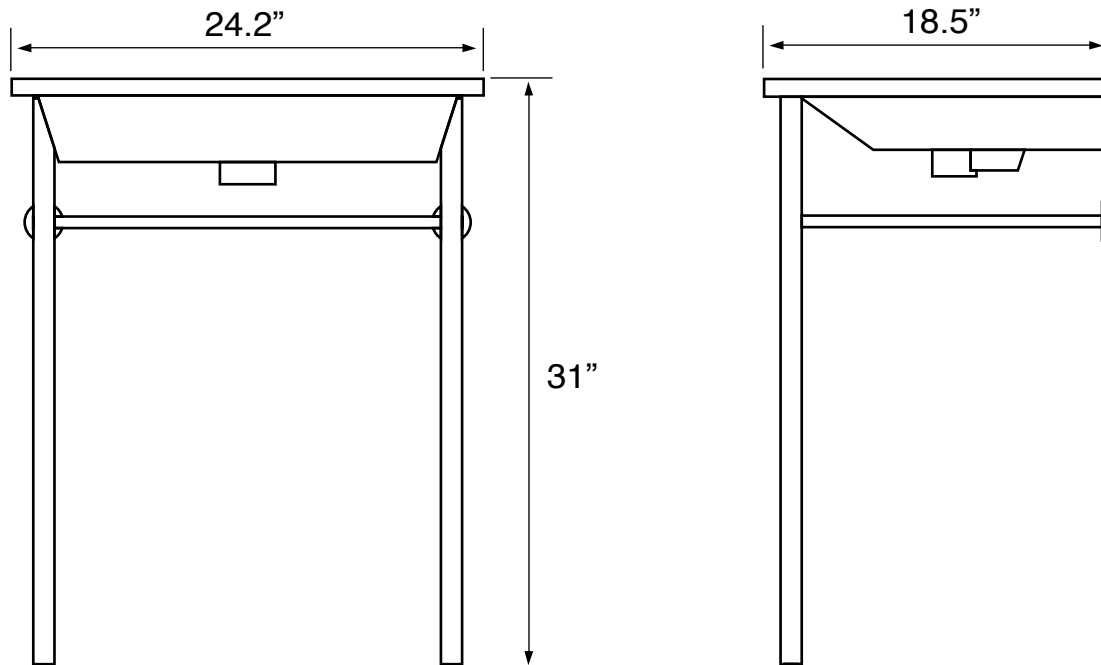

Features

- With overflow.
- Modern design.

Material

- White ceramic bathroom sink. Polished
- chrome brass console stand.

Installation

- Console installation.

Configurations

- Single hole.
- Three hole (8-inch centers).

Technical Information

Bowl type:	Single
Installation:	Console
Bowl dimensions:	Depth: 3.5" Length: 15.75" Width: 11.2"
Drain hole:	1.75"
Faucet hole:	1.38"
Hole configurations:	1, 3
Weight:	40 lbs

Notes