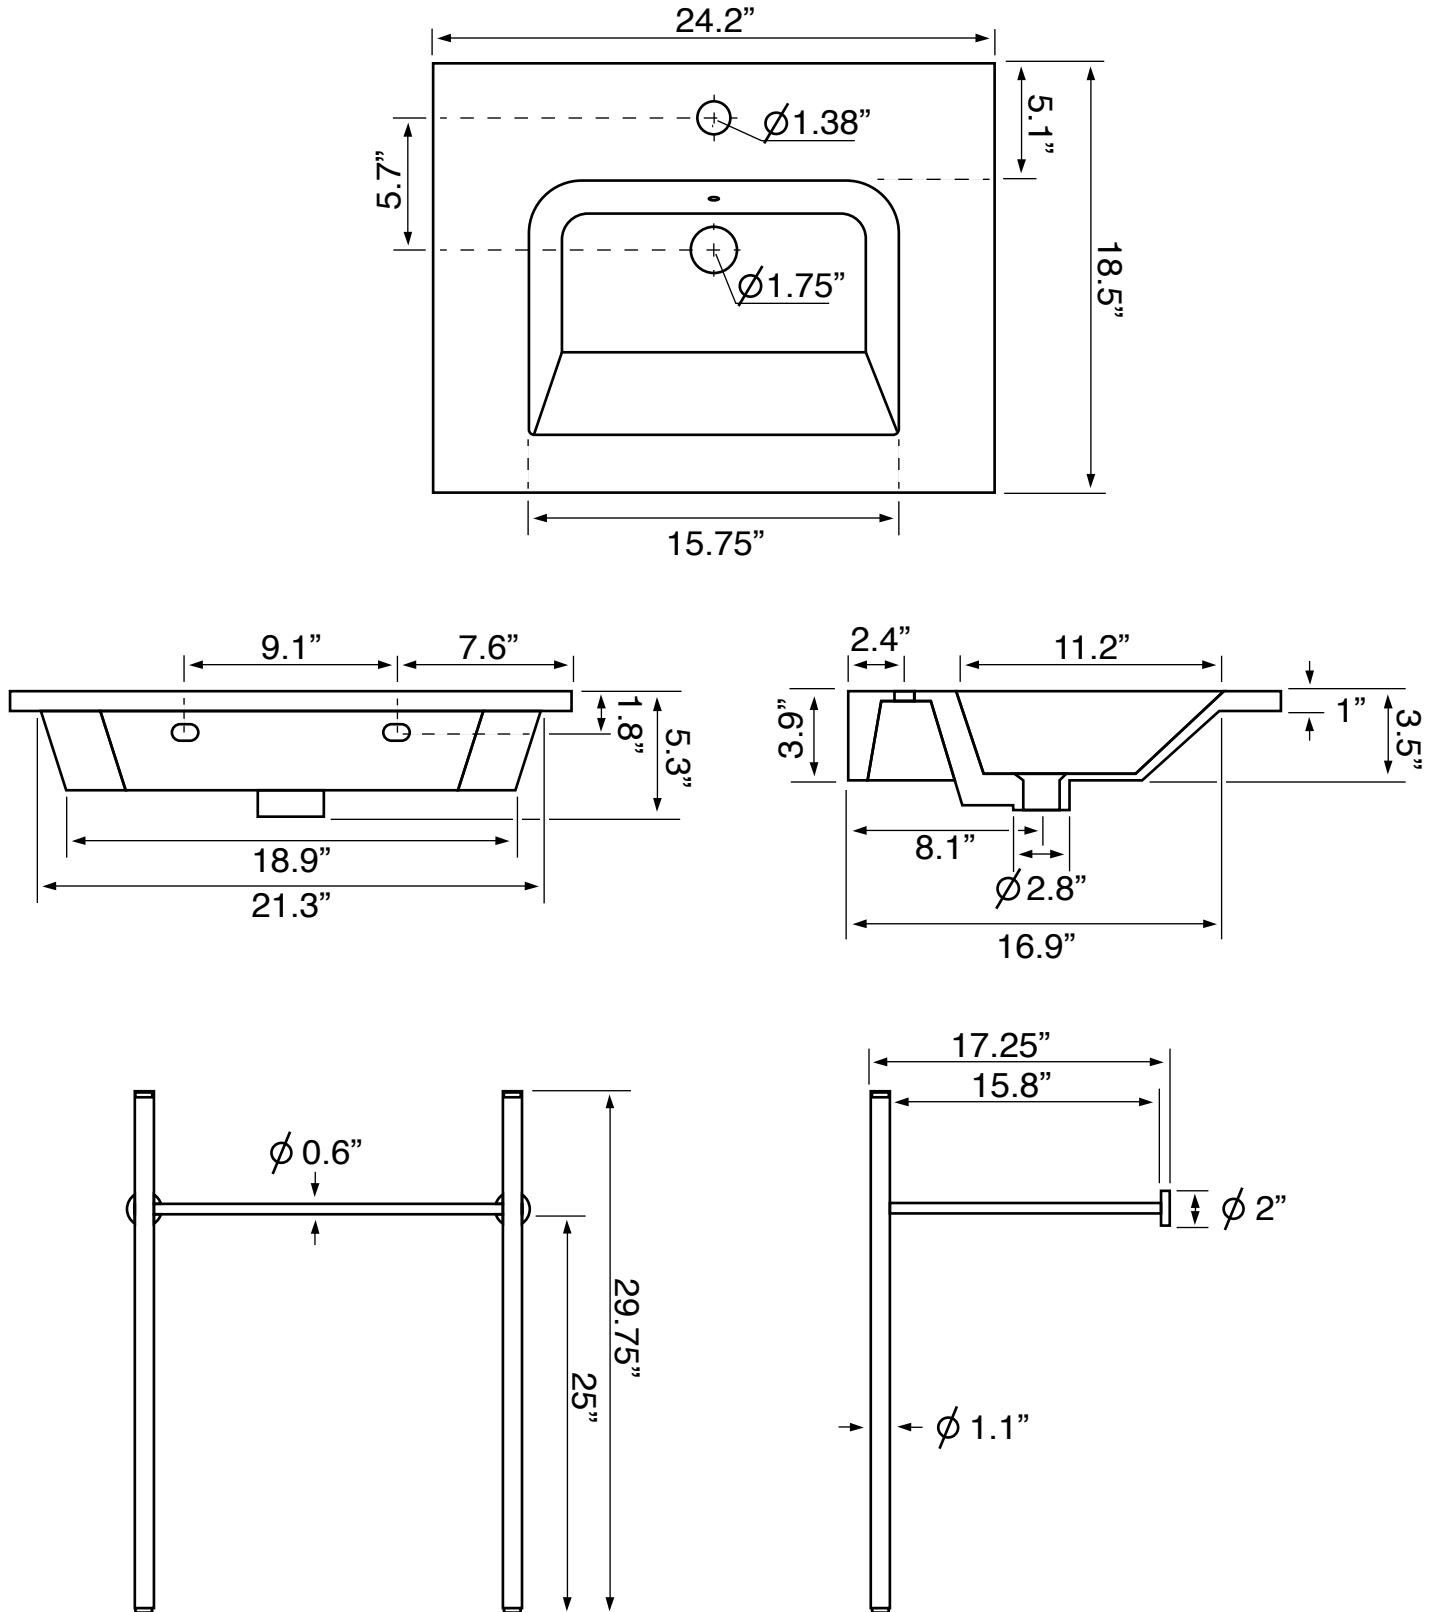

USA/Canada: 215.256.4197

Nameek's reserves the right to make revisions without notice to product specifications.
For more information, go to www.nameeks.com