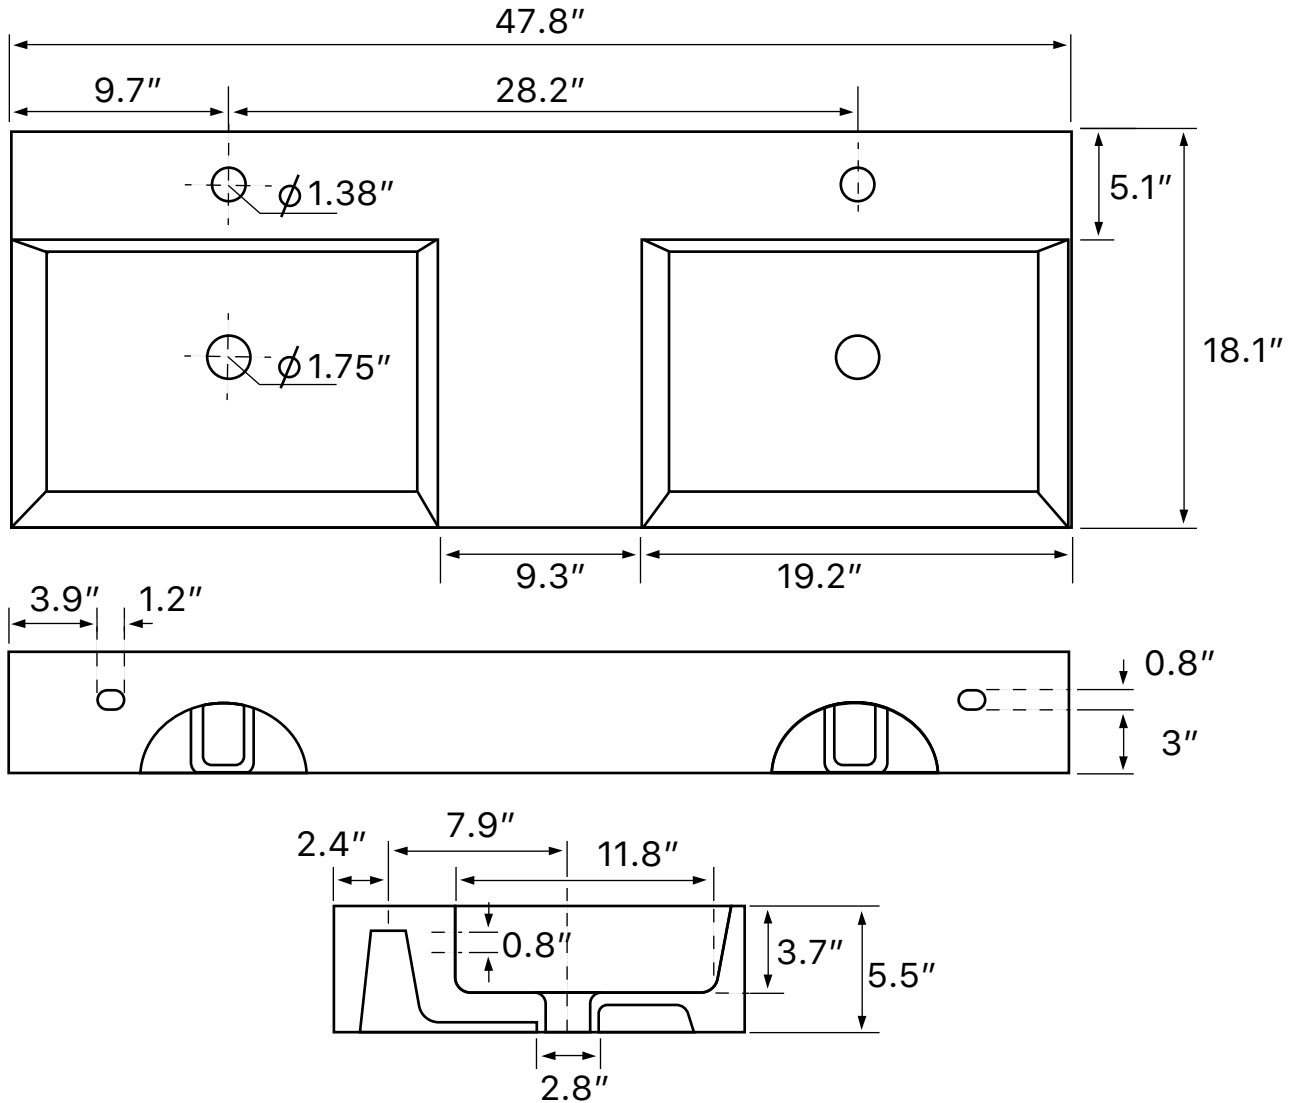

Features

- With overflow.
- Modern design.

Material

- White ceramic bathroom sink.

Installation

- Wall mount installation.
- Vessel / above-counter installation.

Configurations

- Two Hole.
- Six Hole (8-inch centers).

Nameek's One-Year Limited Warranty

See website for warranty information details.

Technical Information

Bowl type:	Double
Installation:	Wall mounted Vessel
Bowl dimensions:	Length: 19.2" Width: 13" Depth: 3.7"
Drain hole:	1.75"
Faucet hole:	1.38"
Hole configurations:	2, 6
Weight:	55 lbs