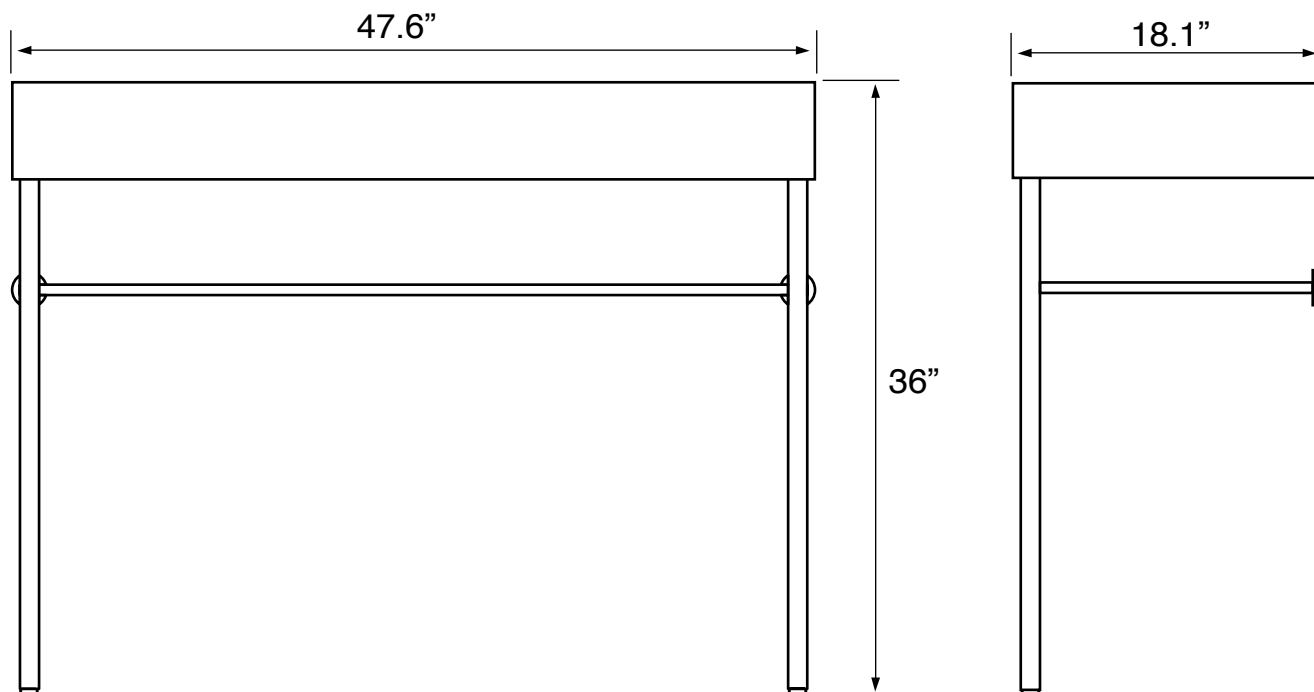

Features

- With overflow.
- Modern design.

Material

- White ceramic bathroom sink.
- Polished chrome brass console stand.

Installation

- Console installation.

Configurations

- Two Hole.
- Six Hole (8-inch centers).

Nameek's One-Year Limited Warranty

See website for warranty information details.

Technical Information

Bowl type:	Double
Installation:	Console
Bowl dimensions:	Length: 19.2" Width: 13" Depth: 3.7"
Drain hole:	1.75"
Faucet hole:	1.38"
Hole configurations:	2, 6
Weight:	60 lbs