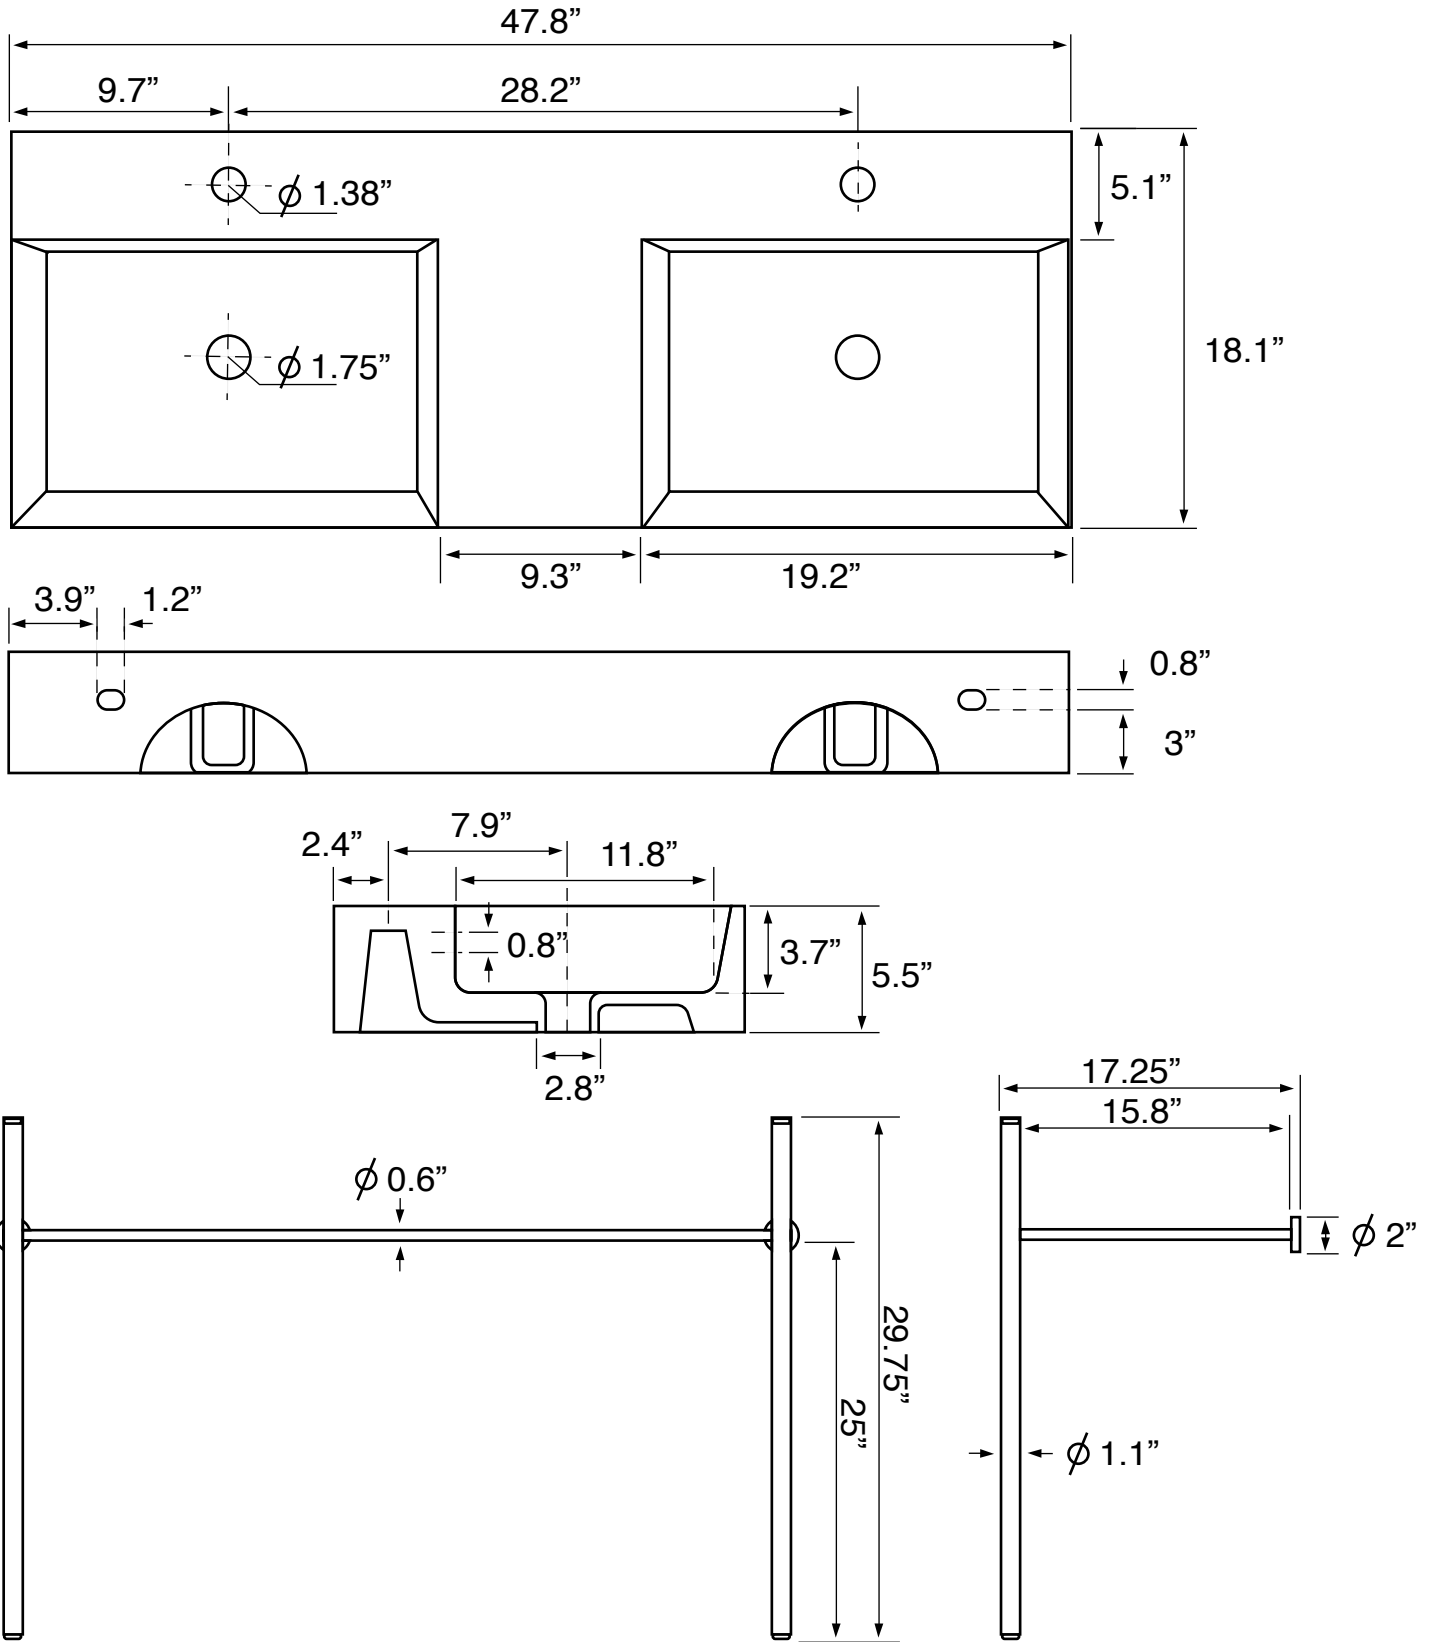

Features

- With overflow.
- Modern design.

Material

- White ceramic bathroom sink.
- Polished chrome brass console stand.

Installation

- Console installation.

Configurations

- Two Hole.
- Six Hole (8-inch centers).

Nameek's One-Year Limited Warranty

See website for warranty information details.

Technical Information

Bowl type:	Double
Installation:	Console
Bowl dimensions:	Length: 19.2" Width: 13" Depth: 3.7"
Drain hole:	1.75"
Faucet hole:	1.38"
Hole configurations:	2, 6
Weight:	60 lbs