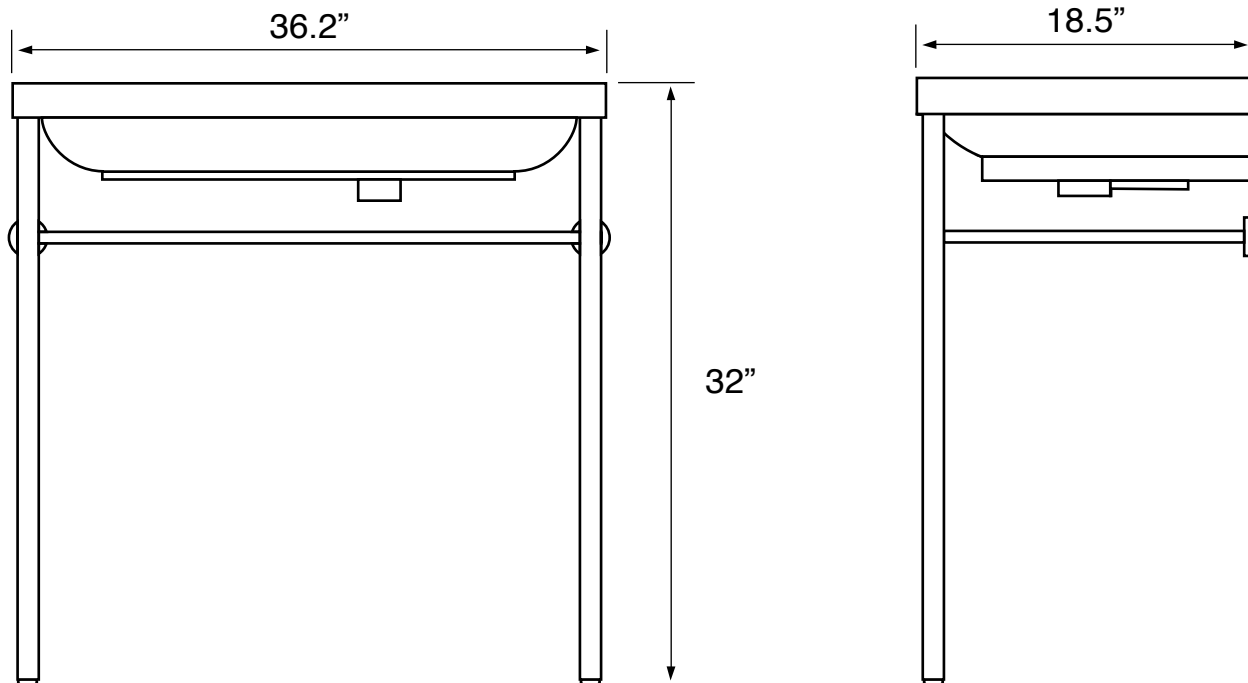

Features

- With overflow.
- Modern design.

Material

- White ceramic bathroom sink.
- Polished chrome brass console stand.

Installation

- Console installation.

Configurations

- Single Hole.
- Three Hole (8-inch centers).
- No Hole.

Technical Information

Bowl type:	Single
Installation:	Console
Bowl dimensions:	Length: 17.7"
	Width: 13.2"
	Depth: 4.7"
Drain hole:	1.75"
Faucet hole:	1.38"
Hole configurations:	0, 1, 3
Weight:	60 lbs

Notes