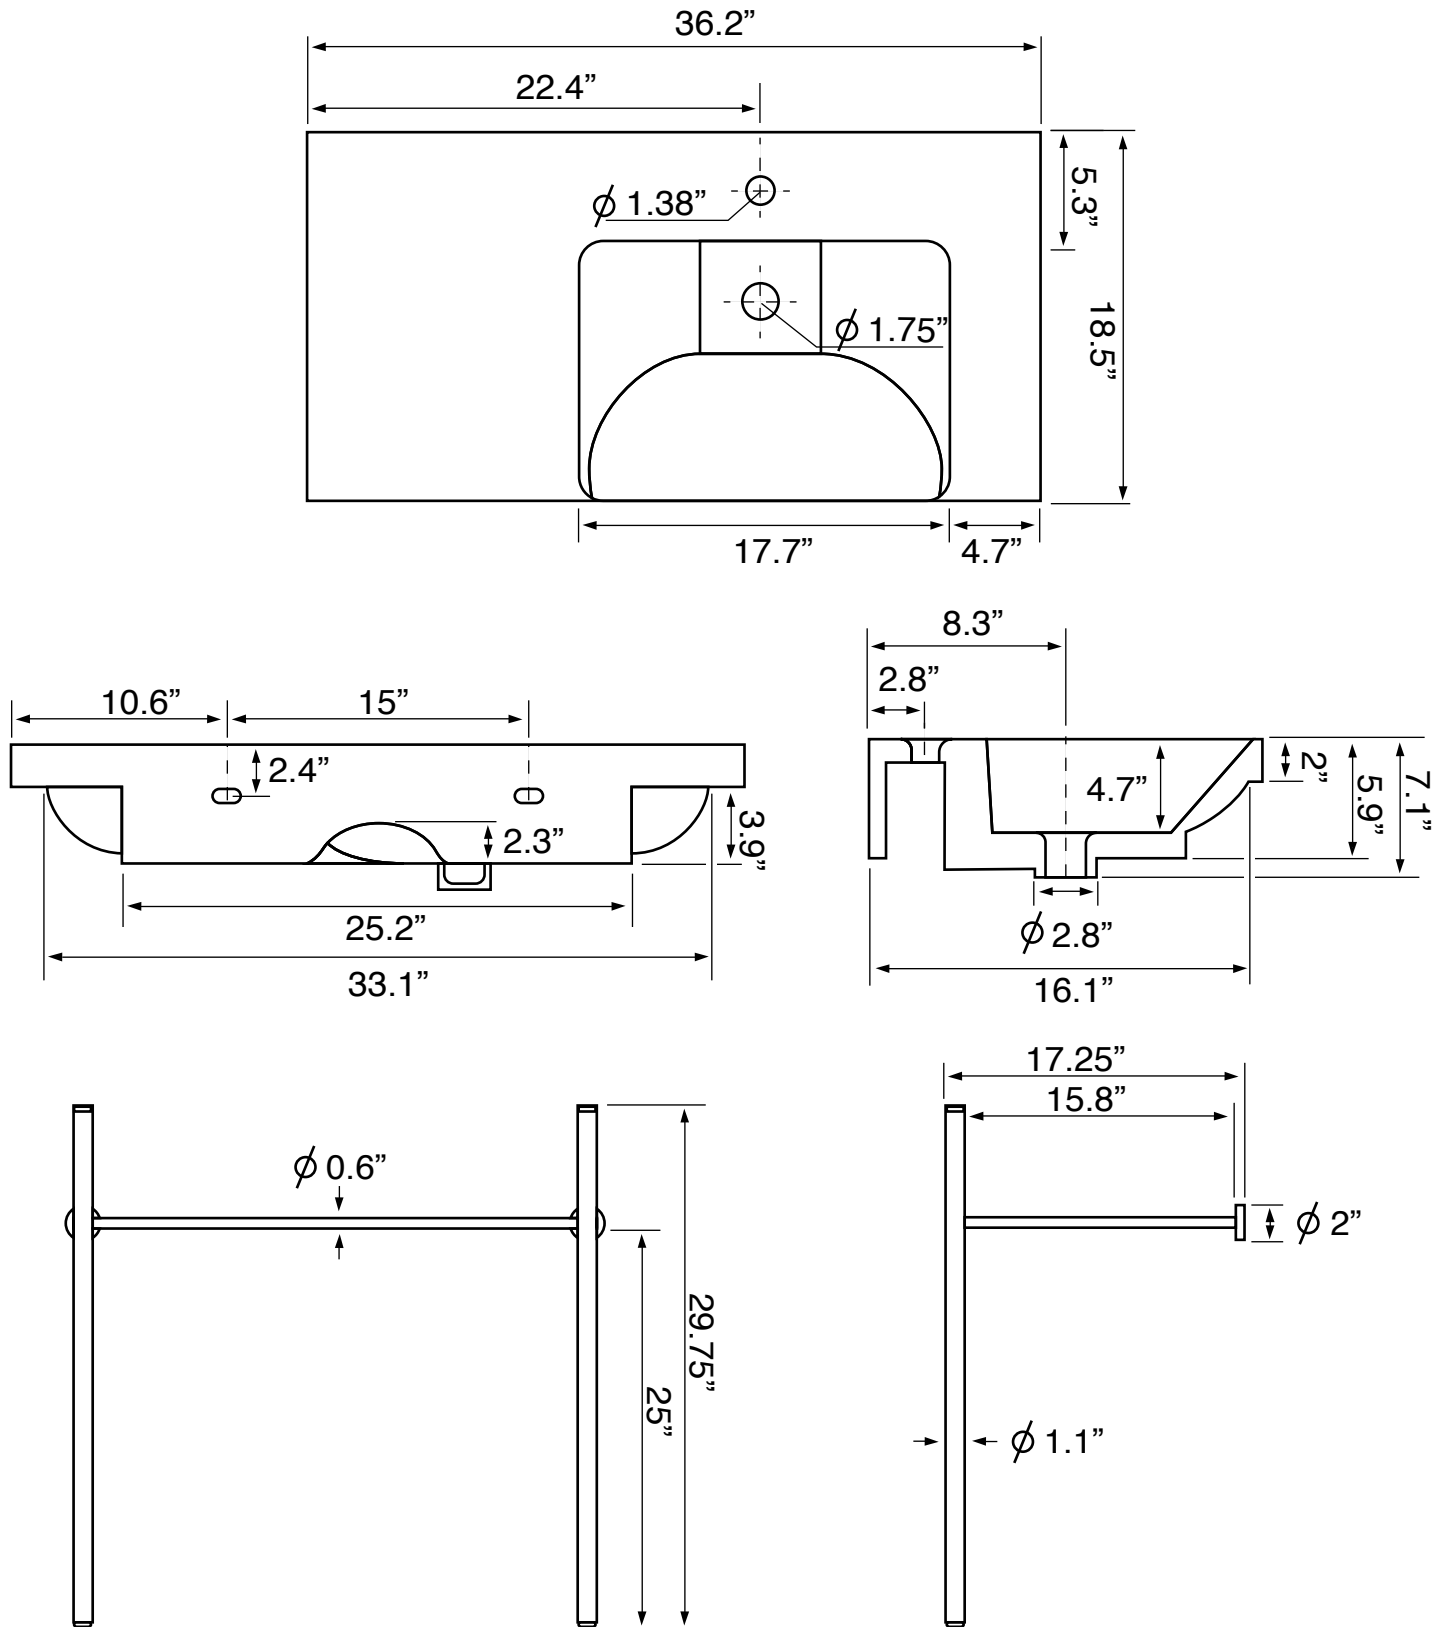

USA/Canada: 215.256.4197

Nameek's reserves the right to make revisions without notice to product specifications.
For more information, go to www.nameeks.com