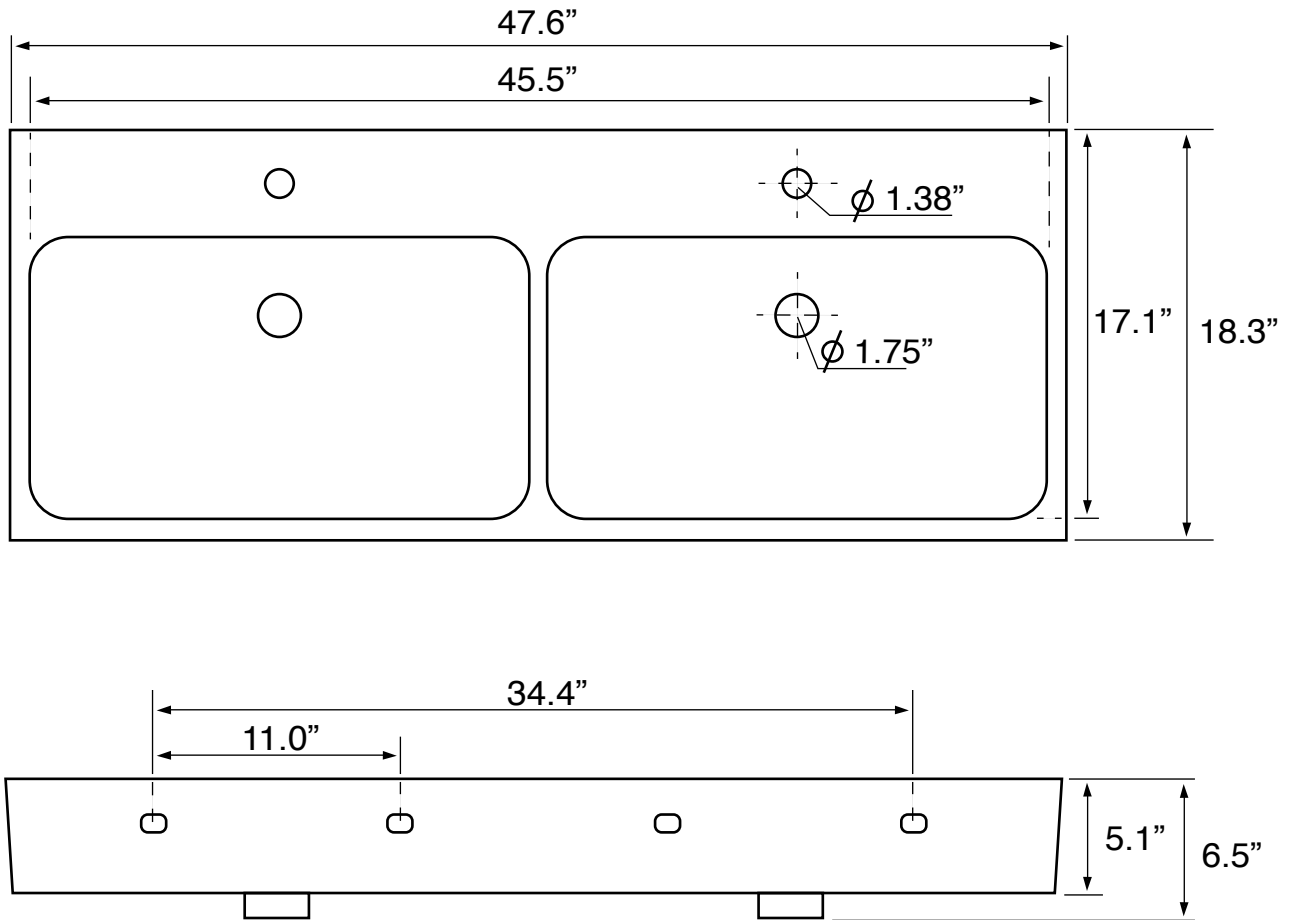

Features

- With overflow.
- Modern design.

Material

- White ceramic bathroom sink.

Installation

- Wall mount installation.
- Drop in installation.

Configurations

- Two Hole.
- Six Hole (8-inch centers).

Nameek's One-Year Limited Warranty

See website for warranty information details.

Technical Information

Bowl type:	Double
Installation:	Wall mounted Drop In
Bowl dimensions:	Length: 22.5" Width: 12.5" Depth: 4.55"
Drain hole:	1.75"
Faucet hole:	1.38"
Hole configurations:	2,6
Weight:	50 lbs

Notes

Install this product according to the installation instructions.

Includes mounting hardware.