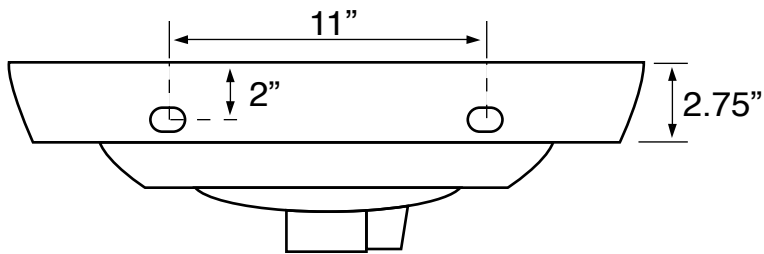

Features

- With overflow.
- Modern design.

Material

- White ceramic bathroom sink.

Installation

- Wall mount installation.
- Drop in installation.

Configurations

- Single Hole.

Nameek's One-Year Limited Warranty

See website for warranty information details.

Technical Information

Bowl type:	Single
Installation:	Wall mounted Drop In
Bowl dimensions:	Depth: 4.5" Width: 9.5" Length: 18.3"
Drain hole:	1.75"
Faucet hole:	1.38"
Hole configurations:	1
Weight:	23 lbs