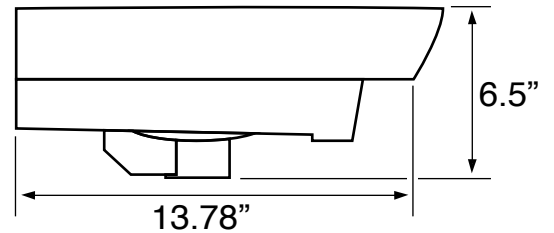

Features

- With overflow.
- Modern design.

Material

- White ceramic bathroom sink.

Installation

- Wall mount installation.
- Drop in installation.

Configurations

- Single Hole.

Nameek's One-Year Limited Warranty

See website for warranty information details.

Technical Information

Bowl type:	Single
Installation:	Wall mounted Drop In
Bowl dimensions:	Depth: 4.5" Width: 9.5" Length: 18.3"
Drain hole:	1.75"
Faucet hole:	1.38"
Hole configurations:	1
Weight:	23 lbs