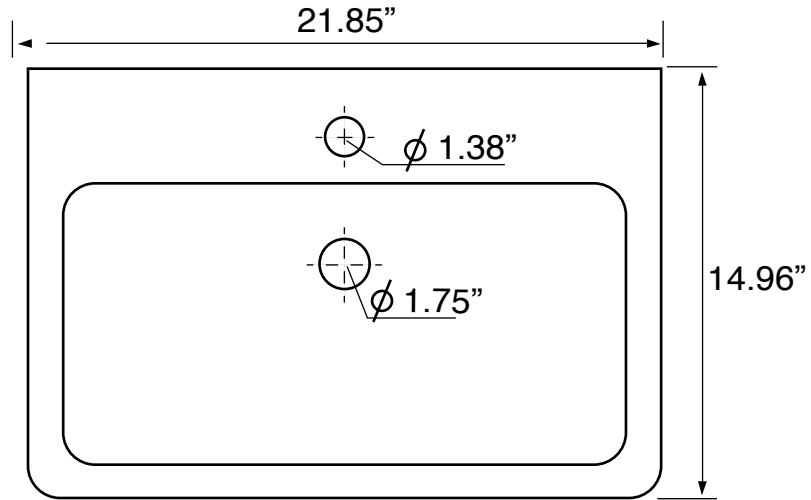

Features

- With overflow.
- Modern design.

Material

- White ceramic bathroom sink.

Installation

- Wall mount installation.
- Drop in installation.

Configurations

- Single Hole.

Nameek's One-Year Limited Warranty

See website for warranty information details.

Technical Information

Bowl type:	Single
Installation:	Wall mounted Drop In
Bowl dimensions:	Depth: 4.5" Width: 9.5" Length: 18.3"
Drain hole:	1.75"
Faucet hole:	1.38"
Hole configurations:	1
Weight:	23 lbs