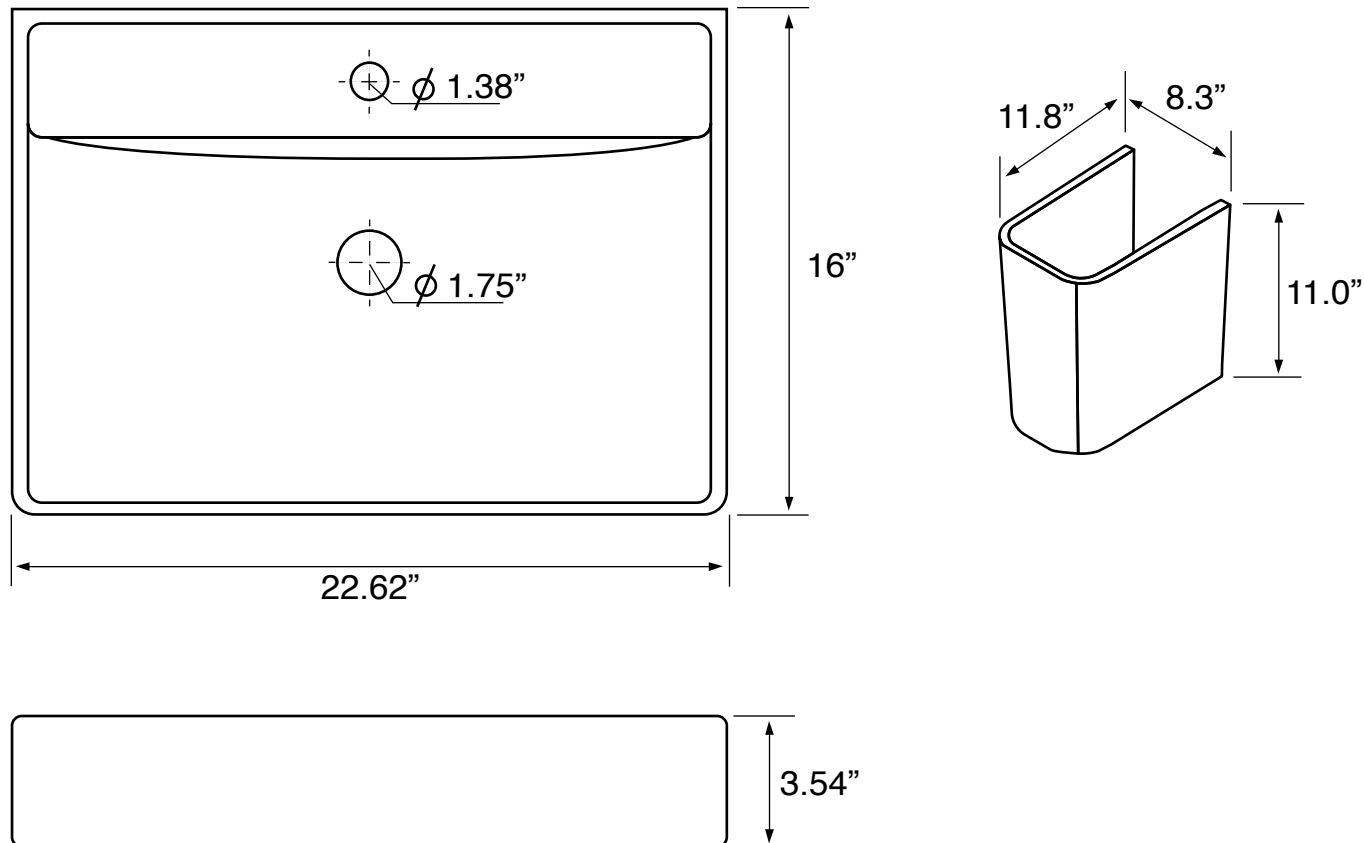

Features

- With overflow.
- Modern design.

Material

- White ceramic bathroom sink.

Installation

- Semi-pedestal installation.

Configurations

- Single Hole.
- Three Hole (8-inch centers).

Nameek's One-Year Limited Warranty

See website for warranty information details.

Technical Information

Bowl type:	Single
Installation:	Semi-Pedestal
Bowl dimensions:	Depth: 5" Width: 10.5" Length: 22.5"
Drain hole:	1.75"
Faucet hole:	1.38"
Hole configurations:	1,3
Weight:	40 lbs