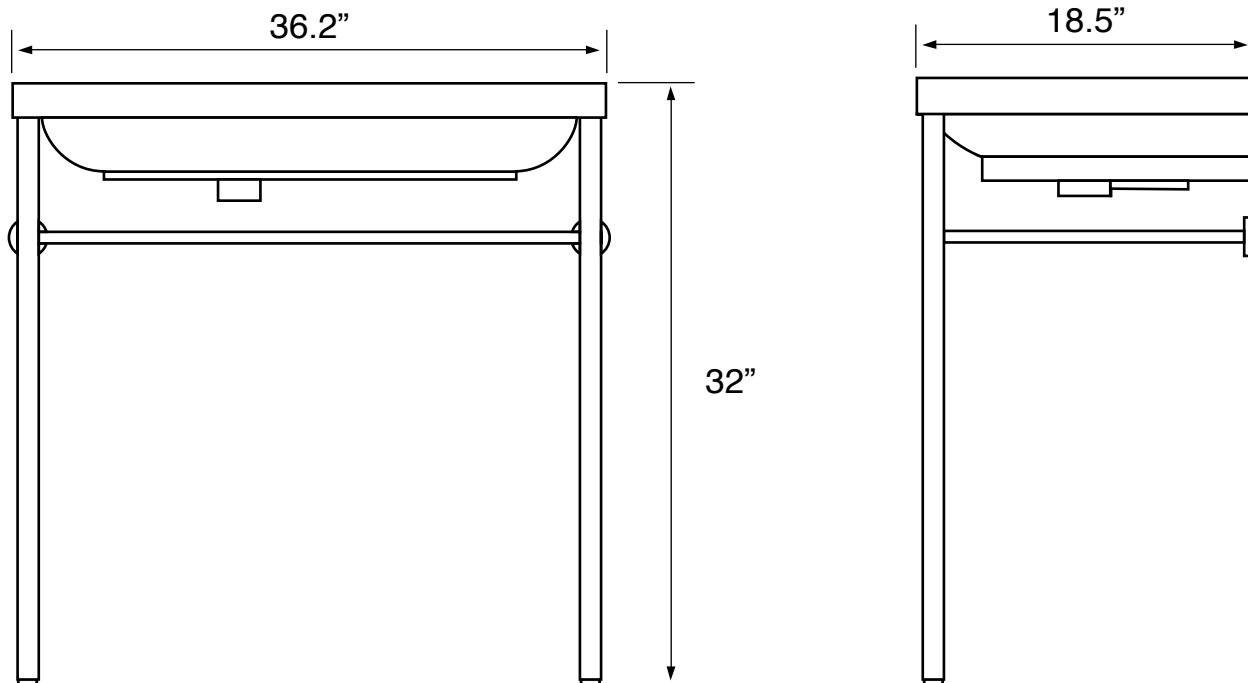

Features

- With overflow.
- Modern design.

Material

- White ceramic bathroom sink.
- Polished chrome brass console stand.

Installation

- Console installation.

Configurations

- Single Hole.
- Three Hole (8-inch centers).
- No Hole.

Technical Information

Bowl type:	Single
Installation:	Console
Bowl dimensions:	Length: 17.7"
	Width: 13.2"
	Depth: 4.7"
Drain hole:	1.75"
Faucet hole:	1.38"
Hole configurations:	0, 1, 3
Weight:	60 lbs

Notes