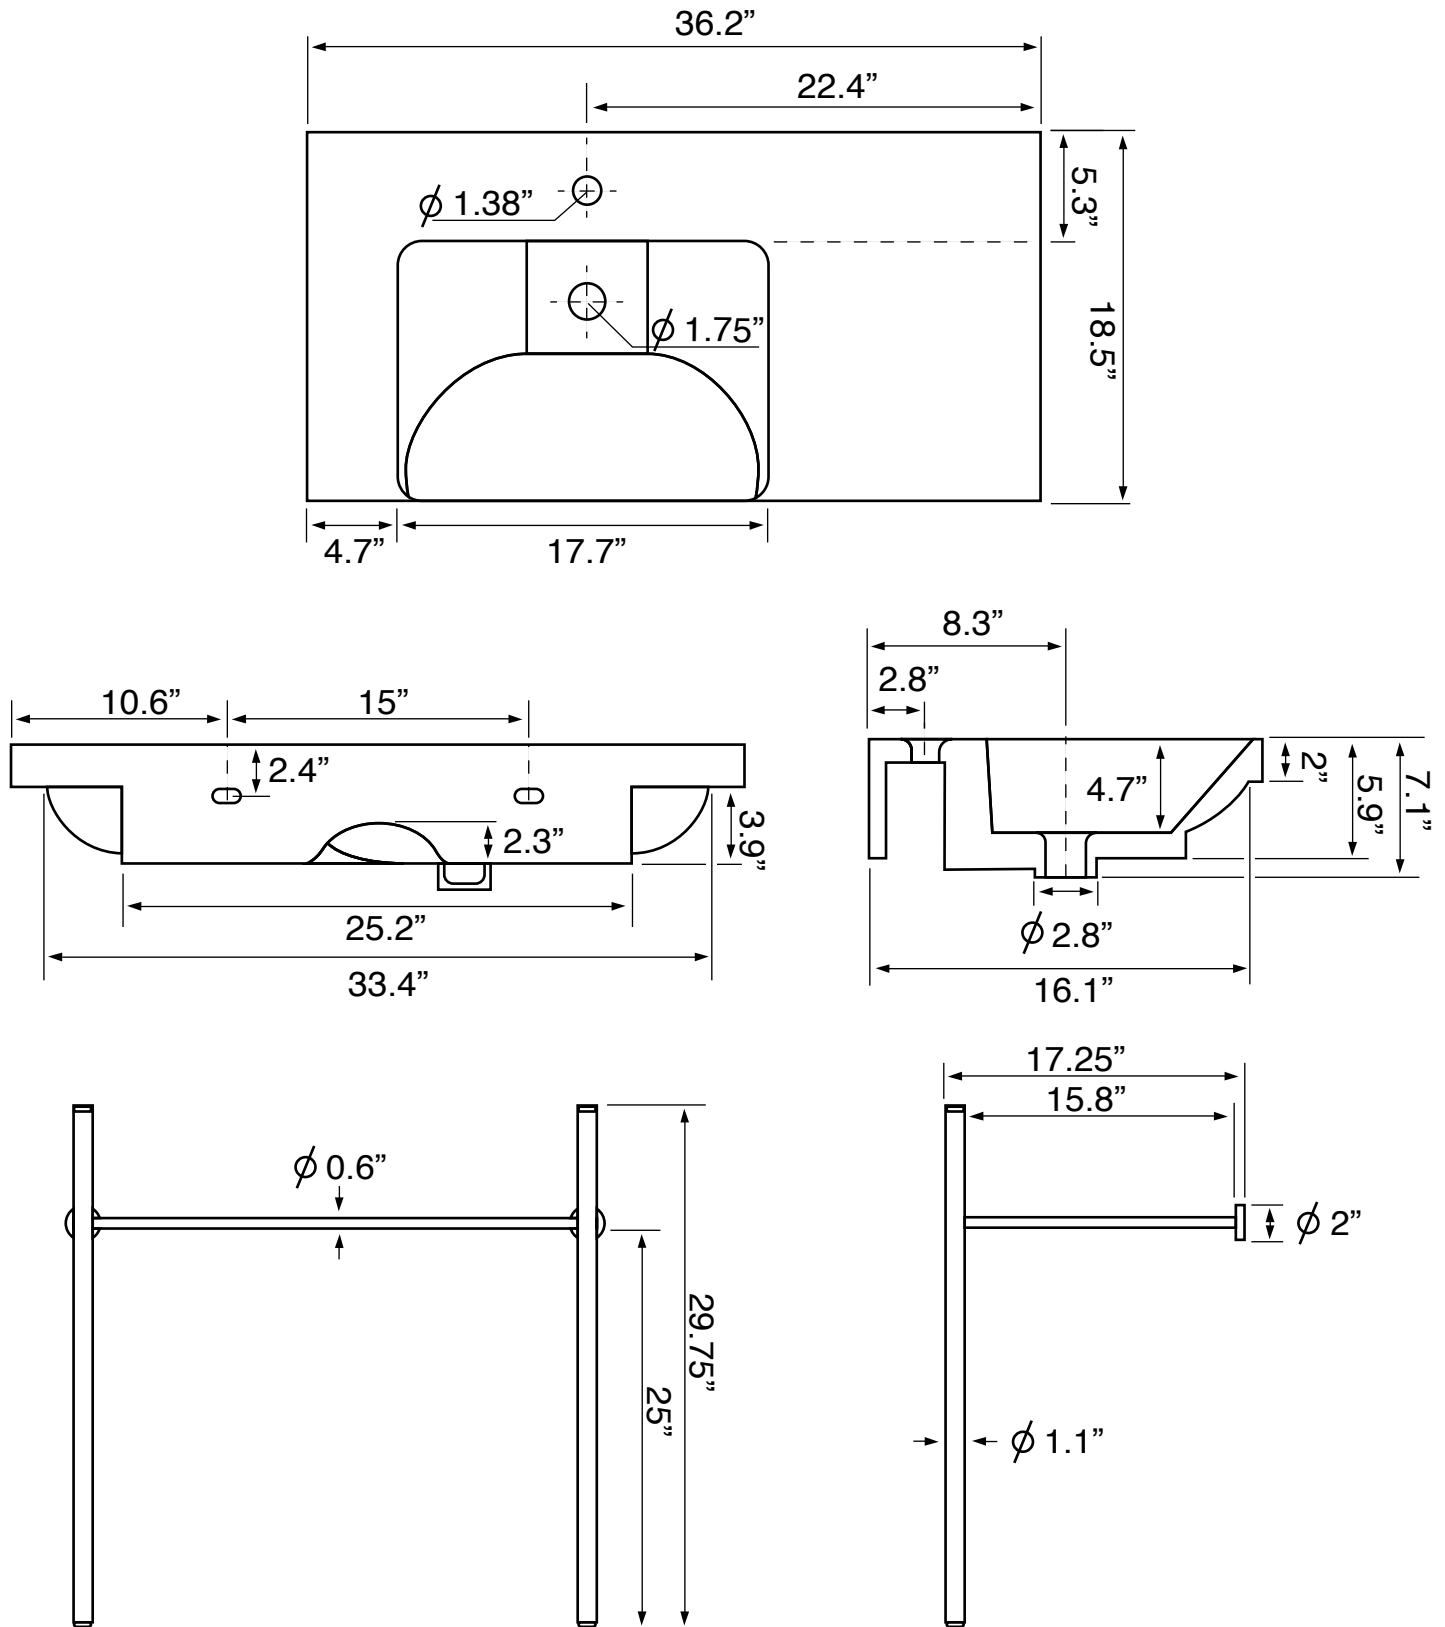

USA/Canada: 215.256.4197

Nameek's reserves the right to make revisions without notice to product specifications.
For more information, go to www.nameeks.com