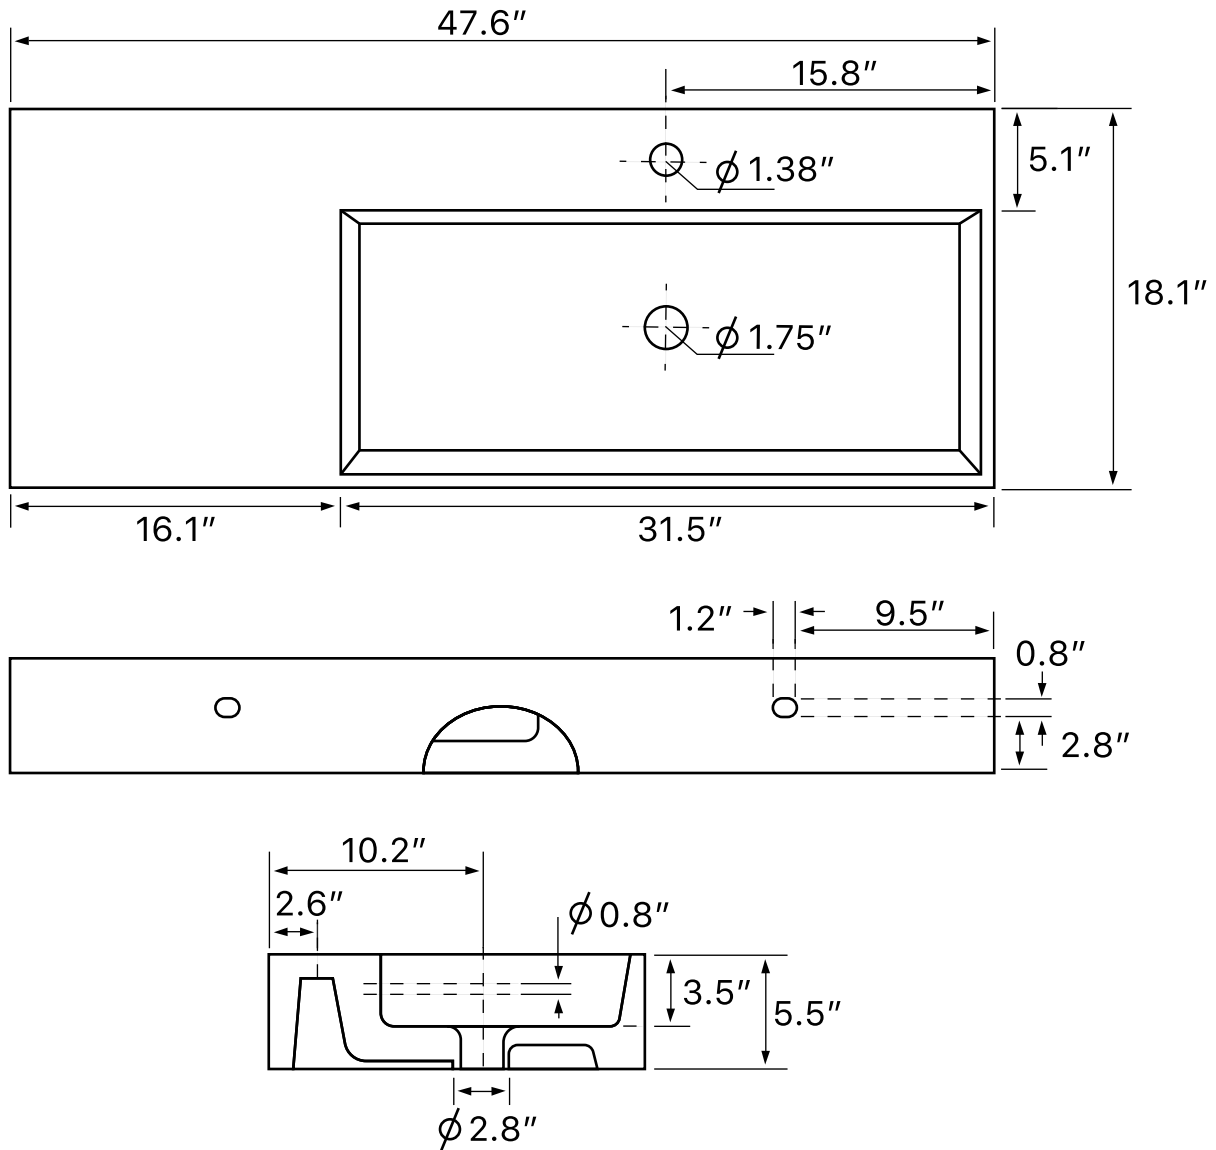

Features

- With overflow.
- Modern design.

Material

- White ceramic bathroom sink.

Installation

- Wall mount installation.
- Vessel / above-counter installation.

Configurations

- Single Hole.
- Three Hole (8-inch centers).
- No Hole.

See website for warranty information details.

Technical Information

Bowl type:	Single
Installation:	Wall mounted Vessel
Bowl dimensions:	Length: 31.5" Width: 13" Depth: 3.5"
Drain hole:	1.75"
Faucet hole:	1.38"
Hole configurations:	0, 1, 3
Weight:	55 lbs