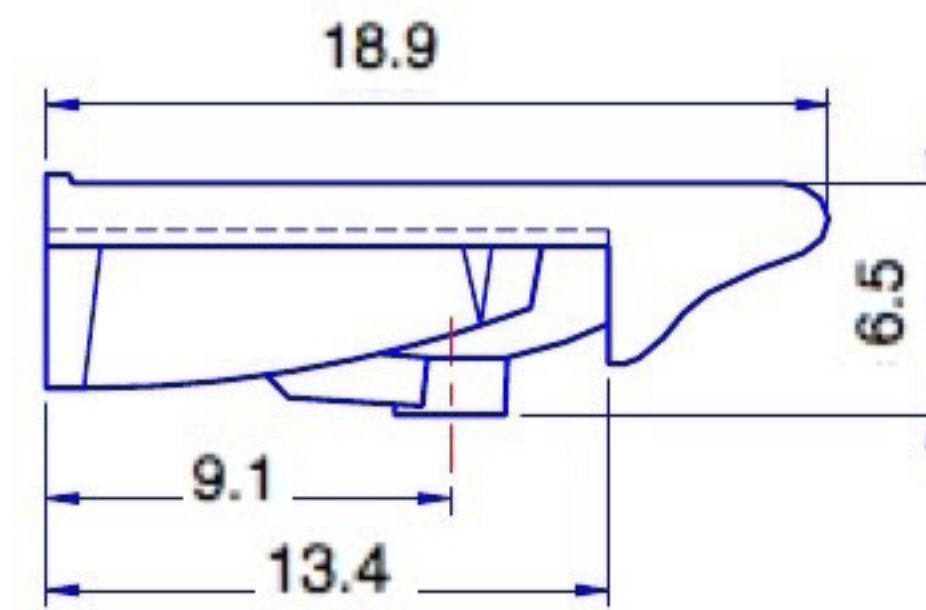

W/B, New classic

081200

* Measurements in inches

Nameeks 812C

FRONT VIEW

B-B

A-A