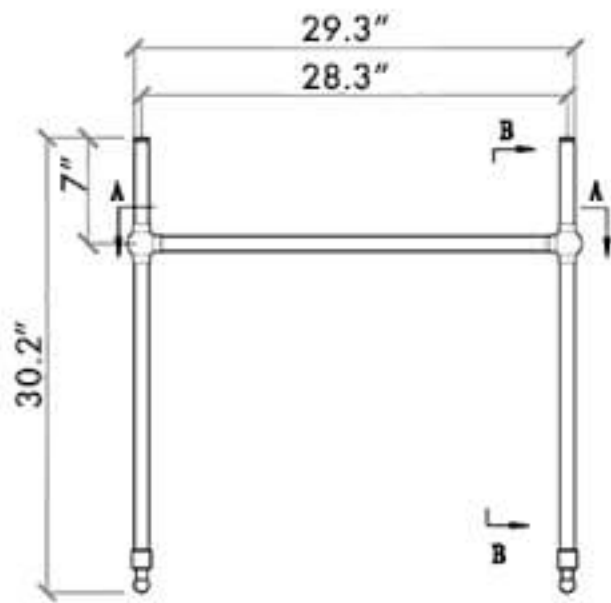

W/B, New classic

081200

* Measurements in inches

Nameeks 812C

FRONT VIEW

B-B

A-A