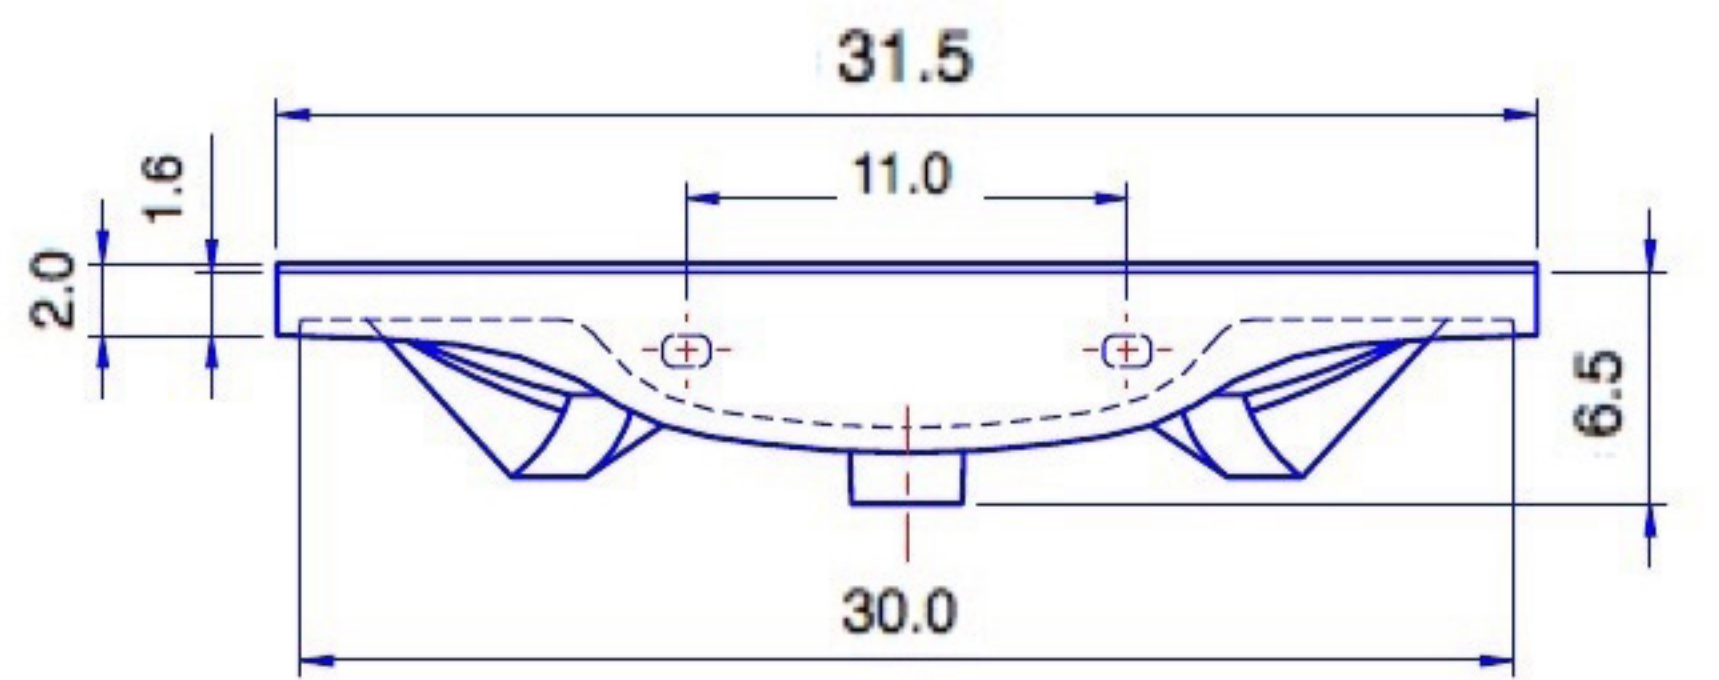

W/B, New classic

081200

* Measurements in inches

Nameeks 812C

FRONT VIEW

B-B

A-A