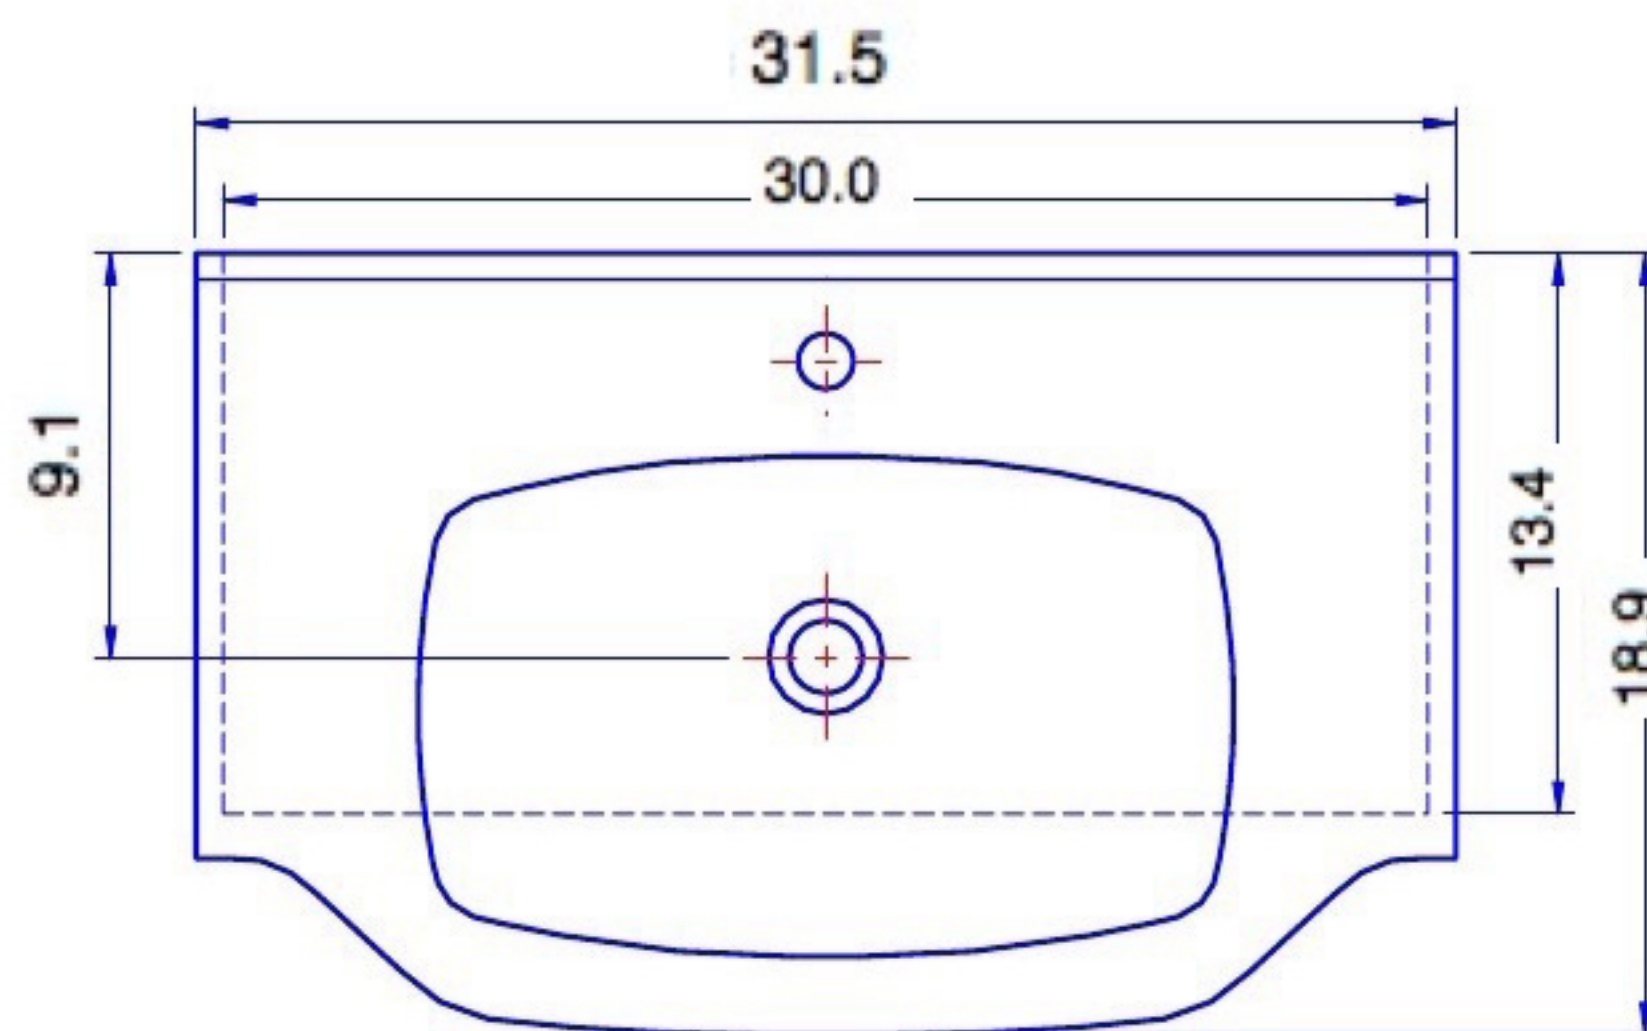

W/B, New classic

081200

* Measurements in inches

Nameeks 812C

FRONT VIEW

B-B

A-A