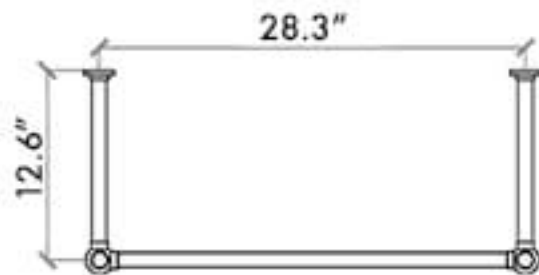

W/B, New classic

081200

* Measurements in inches

Nameeks 812C

FRONT VIEW

B-B

A-A