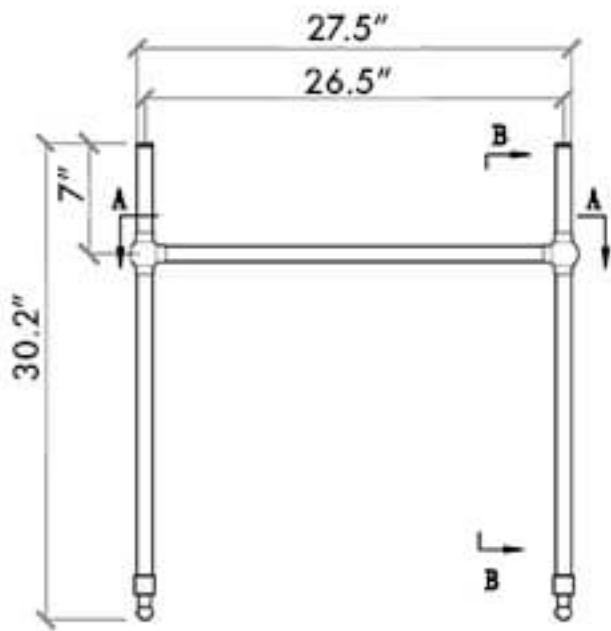

Nameeks 303C

FRONT VIEW