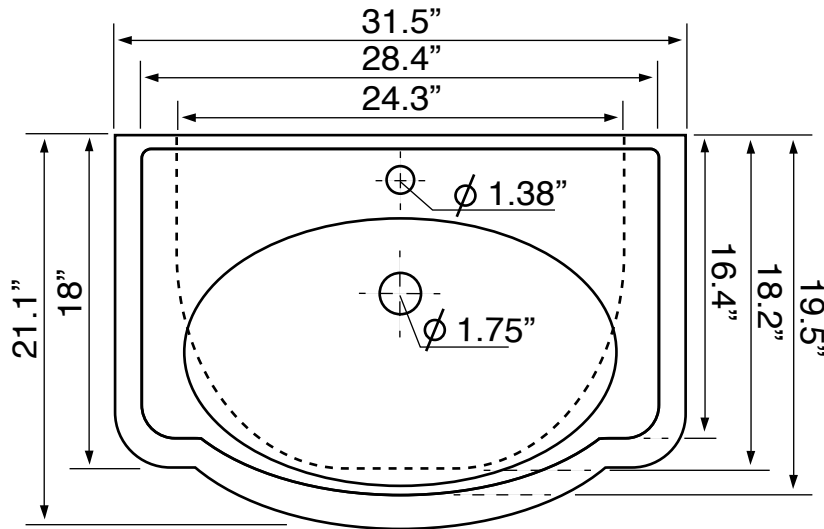

## Installation

- Wall mount installation.

## Configurations

- Single Hole.
- Three Hole (8-inch centers).

## Technical Information

Bowl type:	Single
Installation:	Wall mounted
Bowl dimensions:	Depth: 6" Length: 24.3" Width: 14"
Drain hole:	1.75"
Faucet hole:	1.38"
Hole configurations:	1, 3
Weight:	30 lbs