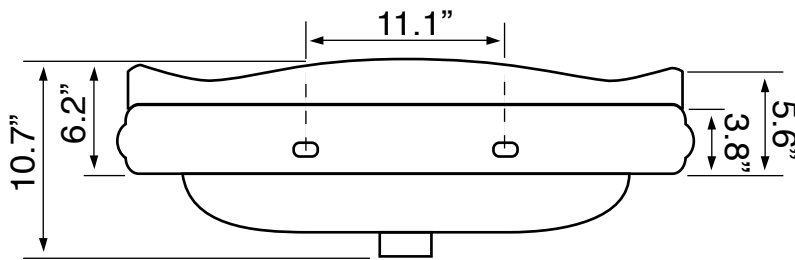

## Installation

- Wall mount installation.

## Configurations

- Single Hole.
- Three Hole (8-inch centers).

## Technical Information

Bowl type:	Single
Installation:	Wall mounted
Bowl dimensions:	Depth: 6" Length: 24.3" Width: 14"
Drain hole:	1.75"
Faucet hole:	1.38"
Hole configurations:	1, 3
Weight:	30 lbs