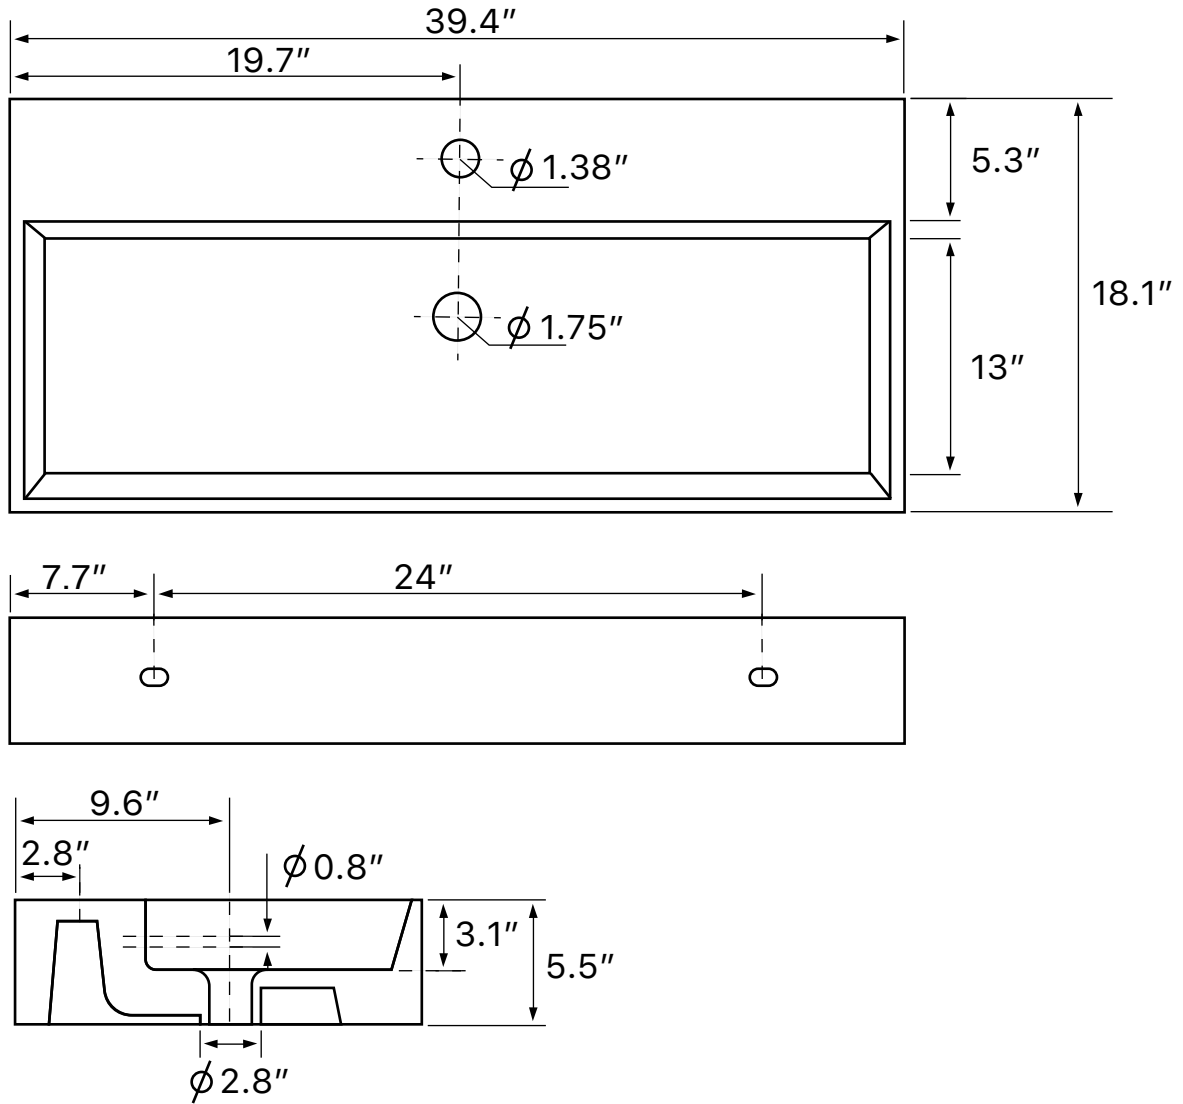

## Installation

- Wall mount installation.
- Vessel / above-counter installation.

## Configurations

- One Hole.
- No Hole.
- Three Hole.

## Technical Information

Bowl type:	Single
Installation:	Wall mounted Vessel
Bowl dimensions:	Length: 39" Width: 12.8" Depth: 3.1"
Drain hole:	1.75"
Faucet hole:	1.38"
Hole configurations:	0, 1, 3
Weight:	45 lbs