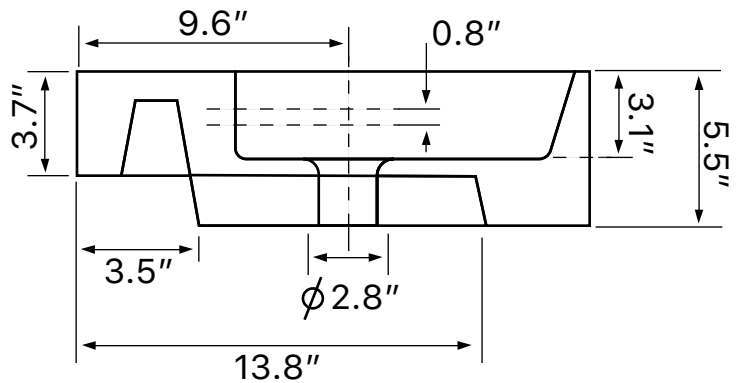

Features

- With overflow.
- Modern design.

Material

- White ceramic bathroom sink.

Installation

- Drop in installation.

Configurations

- Single Hole.
- Three Hole (8-inch centers).
- No Hole.

Nameek's One-Year Limited Warranty

See website for warranty information details.

Technical Information

Bowl type:	Single
Installation:	Drop In
Bowl dimensions:	Length: 17" Depth: 3.1"
Drain hole:	1.75"
Faucet hole:	1.38"
Hole configurations:	0, 1, 3
Weight:	30.83 lbs