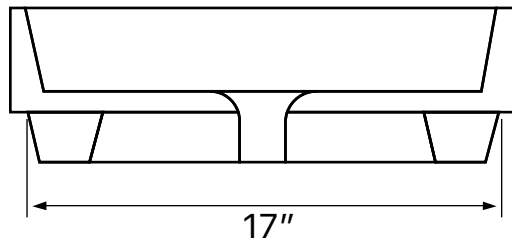

Features

- With overflow.
- Modern design.

Material

- White ceramic bathroom sink.

Installation

- Drop in installation.

Configurations

- Single Hole.
- Three Hole (8-inch centers).
- No Hole.

Nameek's One-Year Limited Warranty

See website for warranty information details.

Technical Information

Bowl type:	Single
Installation:	Drop In
Bowl dimensions:	Length: 17" Depth: 3.1"
Drain hole:	1.75"
Faucet hole:	1.38"
Hole configurations:	0, 1, 3
Weight:	30.83 lbs