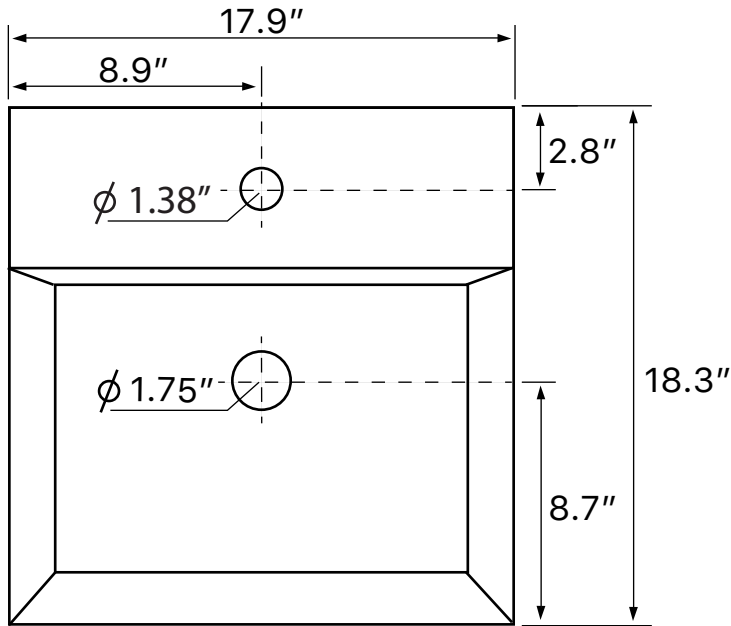

Features

- With overflow.
- Modern design.

Material

- White ceramic bathroom sink.

Installation

- Drop in installation.

Configurations

- Single Hole.
- Three Hole (8-inch centers).
- No Hole.

Nameek's One-Year Limited Warranty

See website for warranty information details.

Technical Information

Bowl type:	Single
Installation:	Drop In
Bowl dimensions:	Length: 17" Depth: 3.1"
Drain hole:	1.75"
Faucet hole:	1.38"
Hole configurations:	0, 1, 3
Weight:	30.83 lbs