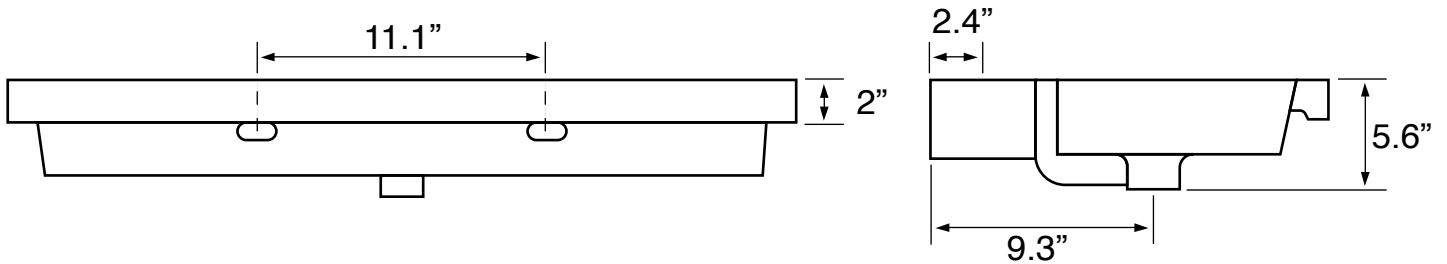

Features

- With overflow.
- Modern design.

Material

- White ceramic bathroom sink.

Installation

- Wall mount installation.
- Drop in installation.

Configurations

- Single Hole.
- Three Hole (8-inch centers).
- No Hole.

Nameek's One-Year Limited Warranty

See website for warranty information details.

Technical Information

Bowl type:	Single
Installation:	Wall mounted Drop in
Bowl dimensions:	Depth: 3.5" Length: 35.9" Width: 9.1"
Drain hole:	1.90"
Faucet hole:	1.38"
Hole configurations:	0, 1, 3
Weight:	49 lbs