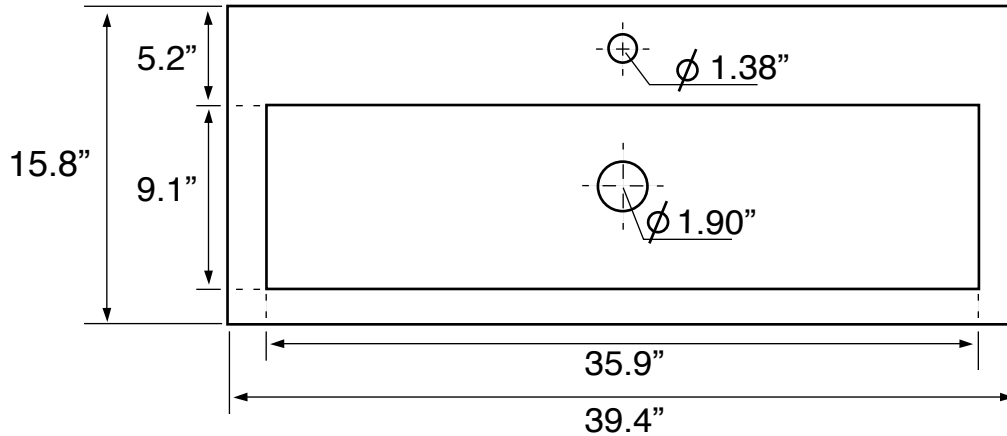

Features

- With overflow.
- Modern design.

Material

- White ceramic bathroom sink.

Installation

- Wall mount installation.
- Drop in installation.

Configurations

- Single Hole.
- Three Hole (8-inch centers).
- No Hole.

Nameek's One-Year Limited Warranty

See website for warranty information details.

Technical Information

Bowl type:	Single
Installation:	Wall mounted Drop in
Bowl dimensions:	Depth: 3.5" Length: 35.9" Width: 9.1"
Drain hole:	1.90"
Faucet hole:	1.38"
Hole configurations:	0, 1, 3
Weight:	49 lbs