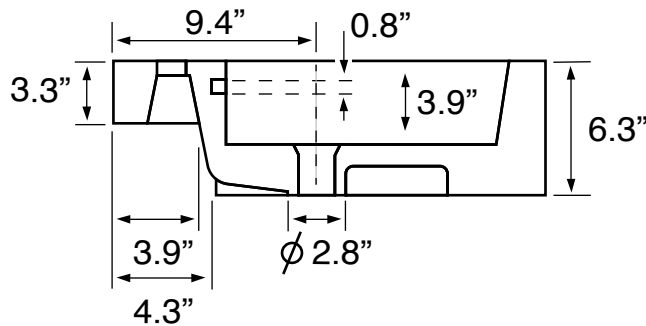

Features

- With overflow.
- Modern design.

Material

- White ceramic bathroom sink.

Installation

- Semi-recessed installation.

Configurations

- Single Hole.
- Three Hole (8-inch centers).
- No Hole.

Nameek's One-Year Limited Warranty

See website for warranty information details.

Technical Information

Bowl type:	Single
Installation:	Semi-recessed
Bowl dimensions:	Depth: 3.9"
	Length: 18.1"
	Width: 13"
Drain hole:	1.75"
Faucet hole:	1.38"
Hole configurations:	0, 1, 3
Weight:	44.04 lbs