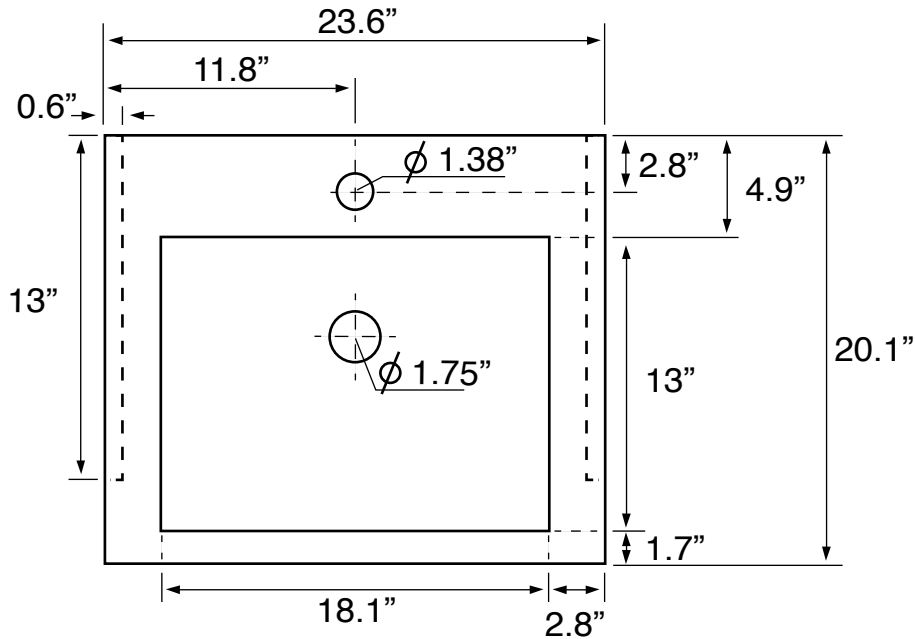

Features

- With overflow.
- Modern design.

Material

- White ceramic bathroom sink.

Installation

- Semi-recessed installation.

Configurations

- Single Hole.
- Three Hole (8-inch centers).
- No Hole.

Nameek's One-Year Limited Warranty

See website for warranty information details.

Technical Information

Bowl type:	Single
Installation:	Semi-recessed
Bowl dimensions:	Depth: 3.9"
	Length: 18.1"
	Width: 13"
Drain hole:	1.75"
Faucet hole:	1.38"
Hole configurations:	0, 1, 3
Weight:	44.04 lbs