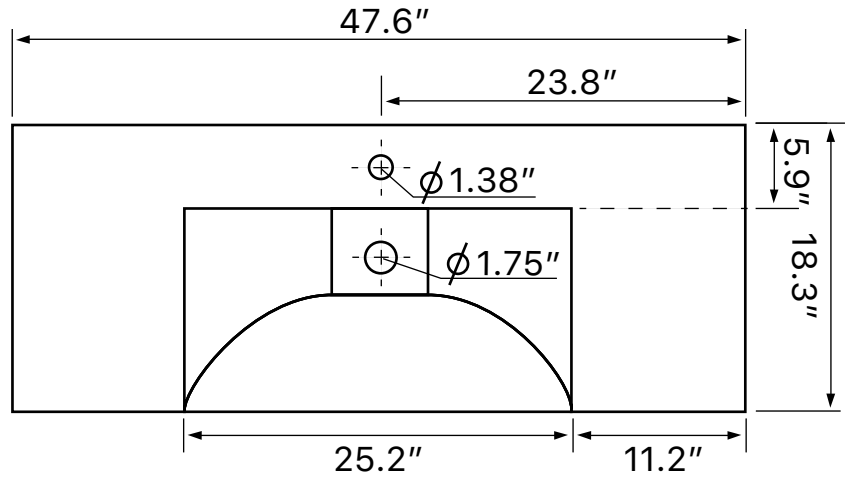

Features

- With overflow.
- Modern design.

Material

- White ceramic bathroom sink.

Installation

- Wall mount installation.
- Drop in installation.

Configurations

- Single Hole.
- Three Hole (8-inch centers).
- No Hole.

Technical Information

Bowl type:	Single
Installation:	Wall mounted Drop In
Bowl dimensions:	Length: 25.2" Width: 12.4" Depth: 5"
Drain hole:	1.75"
Faucet hole:	1.38"
Hole configurations:	0, 1, 3
Weight:	50 lbs