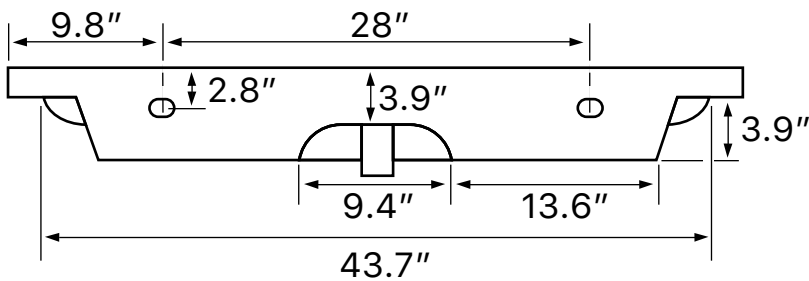

Features

- With overflow.
- Modern design.

Material

- White ceramic bathroom sink.

Installation

- Wall mount installation.
- Drop in installation.

Configurations

- Single Hole.
- Three Hole (8-inch centers).
- No Hole.

Technical Information

Bowl type:	Single
Installation:	Wall mounted Drop In
Bowl dimensions:	Length: 25.2" Width: 12.4" Depth: 5"
Drain hole:	1.75"
Faucet hole:	1.38"
Hole configurations:	0, 1, 3
Weight:	50 lbs