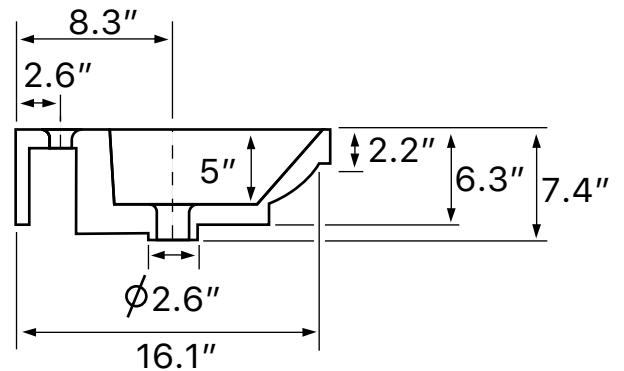

Features

- With overflow.
- Modern design.

Material

- White ceramic bathroom sink.

Installation

- Wall mount installation.
- Drop in installation.

Configurations

- Single Hole.
- Three Hole (8-inch centers).
- No Hole.

Technical Information

Bowl type:	Single
Installation:	Wall mounted Drop In
Bowl dimensions:	Length: 25.2" Width: 12.4" Depth: 5"
Drain hole:	1.75"
Faucet hole:	1.38"
Hole configurations:	0, 1, 3
Weight:	50 lbs