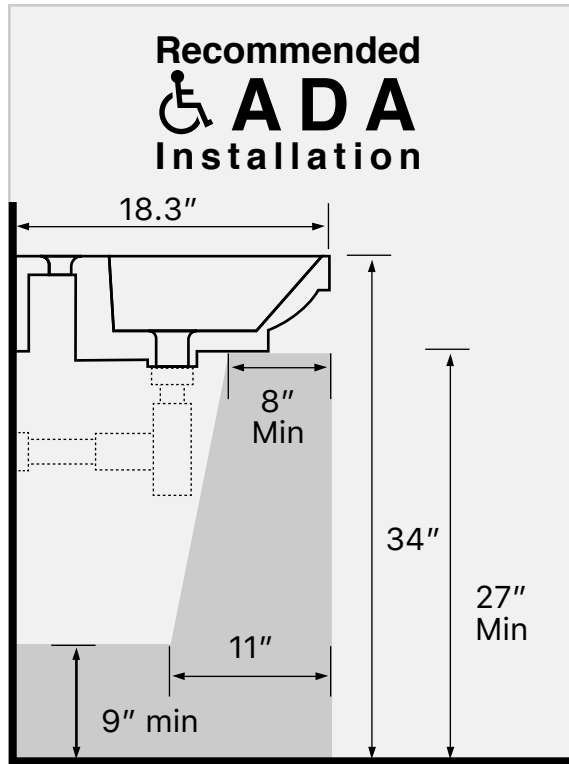

Features

- With overflow.
- Modern design.

Material

- White ceramic bathroom sink.

Installation

- Wall mount installation.
- Drop in installation.

Configurations

- Single Hole.
- Three Hole (8-inch centers).
- No Hole.

Technical Information

Bowl type:	Single
Installation:	Wall mounted Drop In
Bowl dimensions:	Length: 25.2" Width: 12.4" Depth: 5"
Drain hole:	1.75"
Faucet hole:	1.38"
Hole configurations:	0, 1, 3
Weight:	50 lbs