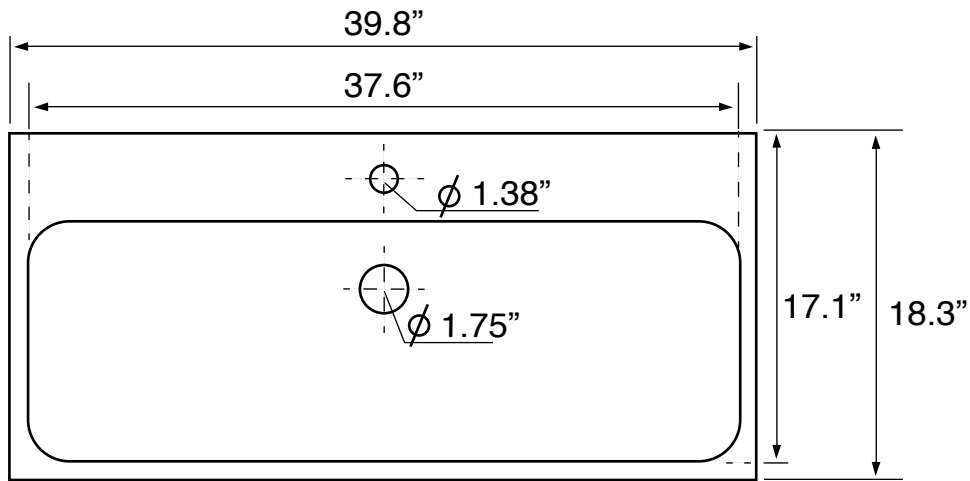

Features

- With overflow.
- Modern design.

Material

- White ceramic bathroom sink.

Installation

- Wall mount installation.
- Drop in installation.

Configurations

- Single Hole.

Nameek's One-Year Limited Warranty

See website for warranty information details.

Technical Information

Bowl type:	Single
Installation:	Wall mounted Drop In
Bowl dimensions:	Length: 37.8" Width: 12.5" Depth: 4.55"
Drain hole:	1.75"
Faucet hole:	1.38"
Hole configurations:	1
Weight:	53.8 lbs