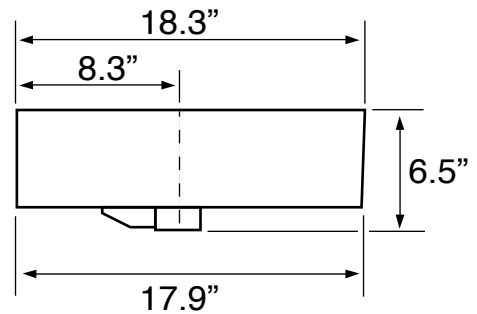

Features

- With overflow.
- Modern design.

Material

- White ceramic bathroom sink.

Installation

- Wall mount installation.
- Drop in installation.

Configurations

- Single Hole.

Nameek's One-Year Limited Warranty

See website for warranty information details.

Technical Information

Bowl type:	Single
Installation:	Wall mounted Drop In
Bowl dimensions:	Length: 37.8" Width: 12.5" Depth: 4.55"
Drain hole:	1.75"
Faucet hole:	1.38"
Hole configurations:	1
Weight:	53.8 lbs