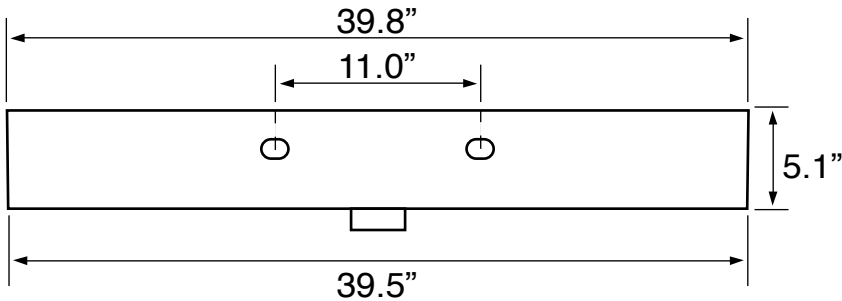

Features

- With overflow.
- Modern design.

Material

- White ceramic bathroom sink.

Installation

- Wall mount installation.
- Drop in installation.

Configurations

- Single Hole.

Nameek's One-Year Limited Warranty

See website for warranty information details.

Technical Information

Bowl type:	Single
Installation:	Wall mounted Drop In
Bowl dimensions:	Length: 37.8" Width: 12.5" Depth: 4.55"
Drain hole:	1.75"
Faucet hole:	1.38"
Hole configurations:	1
Weight:	53.8 lbs