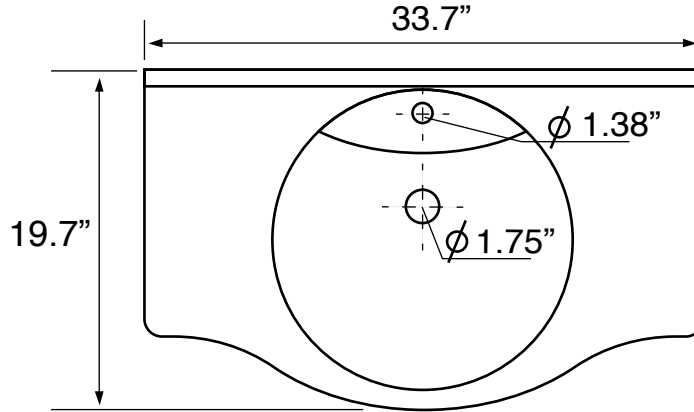

Features

- With overflow.
- Traditional design.

Material

- White ceramic bathroom sink.

Installation

- Wall mount installation.
- Drop in installation.

Configurations

- Single Hole.

Nameek's One-Year Limited Warranty

See website for warranty information details.

Technical Information

| | |
|----------------------|---|
| Bowl type: | Single |
| Installation: | Wall mounted Drop in |
| Bowl Dimensions: | Depth: 5.75" Width: 12.5" Length: 17.2" |
| Drain hole: | 1.75" |
| Faucet hole: | 1.38" |
| Hole configurations: | 1 |
| Weight: | 39.7 lbs |