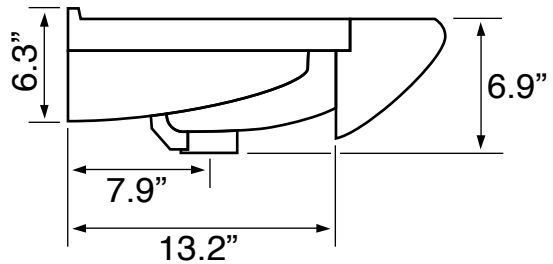

Features

- With overflow.
- Traditional design.

Material

- White ceramic bathroom sink.

Installation

- Wall mount installation.
- Drop in installation.

Configurations

- Single Hole.

Nameek's One-Year Limited Warranty

See website for warranty information details.

Technical Information

| | |
|----------------------|---|
| Bowl type: | Single |
| Installation: | Wall mounted Drop in |
| Bowl Dimensions: | Depth: 5.75" Width: 12.5" Length: 17.2" |
| Drain hole: | 1.75" |
| Faucet hole: | 1.38" |
| Hole configurations: | 1 |
| Weight: | 39.7 lbs |