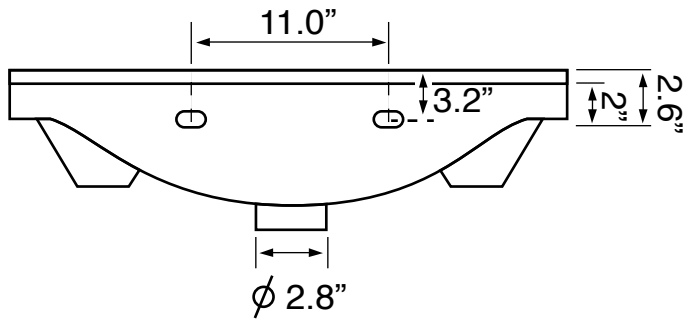

Features

- With overflow.
- Traditional design.

Material

- White ceramic bathroom sink.

Installation

- Wall mount installation.
- Drop in installation.

Configurations

- Single Hole.

Nameek's One-Year Limited Warranty

See website for warranty information details.

Technical Information

| | |
|----------------------|---|
| Bowl type: | Single |
| Installation: | Wall mounted Drop in |
| Bowl Dimensions: | Depth: 5.75" Width: 12.5" Length: 17.2" |
| Drain hole: | 1.75" |
| Faucet hole: | 1.38" |
| Hole configurations: | 1 |
| Weight: | 39.7 lbs |