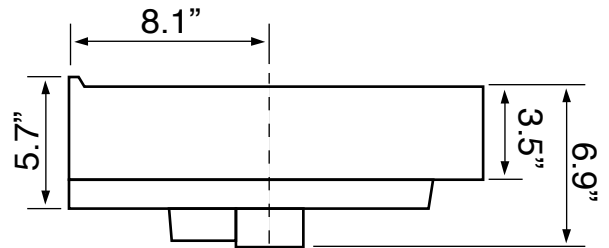

## Installation

- Wall mount installation.
- Drop in installation.

## Configurations

- Single Hole.

## Technical Information

Bowl type:	Single
Installation:	Wall mounted Drop In
Bowl dimensions:	Length: 25" Width: 10.75" Depth: 4"
Drain hole:	1.75"
Faucet hole:	1.38"
Hole configurations:	1
Weight:	43 lbs