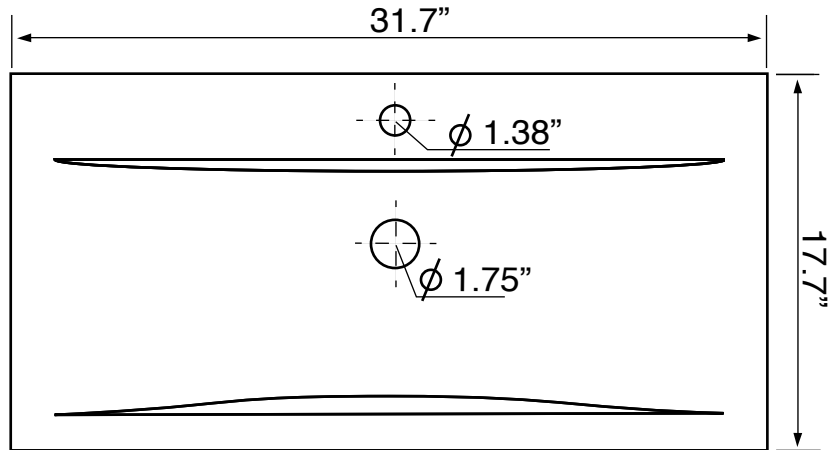

## Installation

- Wall mount installation.
- Drop in installation.

## Configurations

- Single Hole.

## Technical Information

Bowl type:	Single
Installation:	Wall mounted Drop In
Bowl dimensions:	Length: 25" Width: 10.75" Depth: 4"
Drain hole:	1.75"
Faucet hole:	1.38"
Hole configurations:	1
Weight:	43 lbs