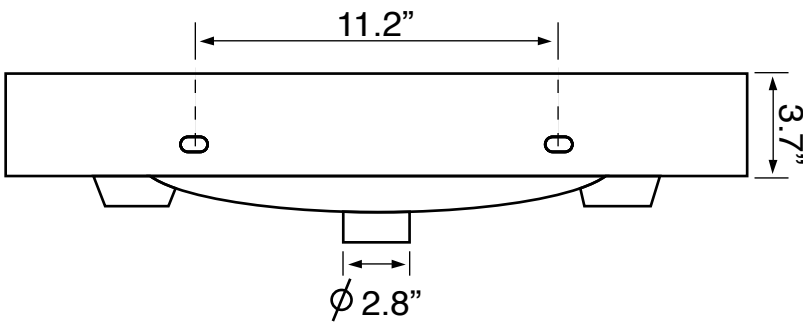

## Installation

- Wall mount installation.
- Drop in installation.

## Configurations

- Single Hole.

## Technical Information

Bowl type:	Single
Installation:	Wall mounted Drop In
Bowl dimensions:	Length: 25" Width: 10.75" Depth: 4"
Drain hole:	1.75"
Faucet hole:	1.38"
Hole configurations:	1
Weight:	43 lbs