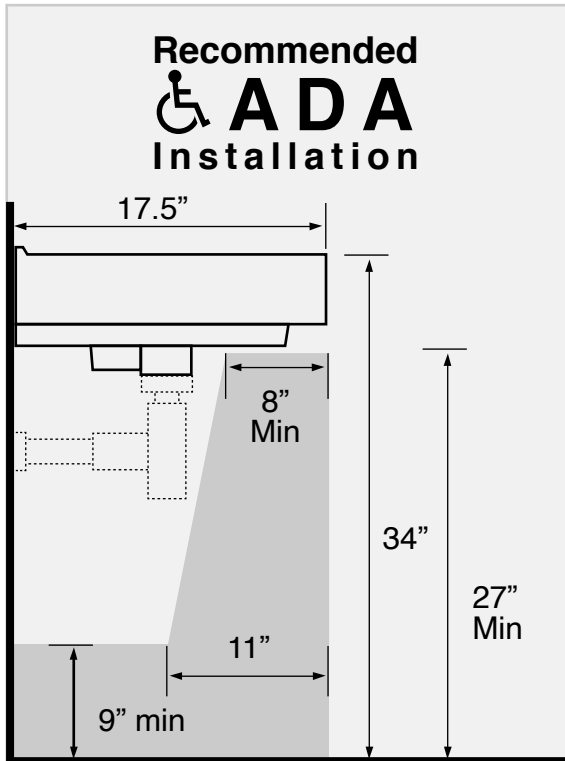

## Installation

- Wall mount installation.
- Drop in installation.

## Configurations

- Single Hole.

## Technical Information

Bowl type:	Single
Installation:	Wall mounted Drop In
Bowl dimensions:	Length: 25" Width: 10.75" Depth: 4"
Drain hole:	1.75"
Faucet hole:	1.38"
Hole configurations:	1
Weight:	43 lbs