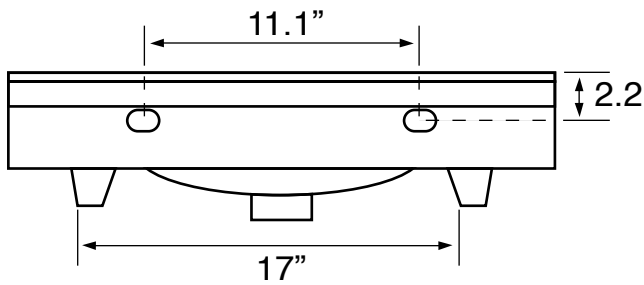

Features

- With overflow.
- Modern design.

Material

- White ceramic bathroom sink.

Installation

- Wall mounted installation.
- Semi recessed installation.

Configurations

- Single Hole.

Nameek's One-Year Limited Warranty

See website for warranty information details.

Technical Information

Bowl type:	Single
Installation:	Semi recessed Wall mounted
Bowl dimensions:	Length: 20.7"
Drain hole:	1.75"
Faucet hole:	1.38"
Hole configurations:	1
Weight:	30 lbs