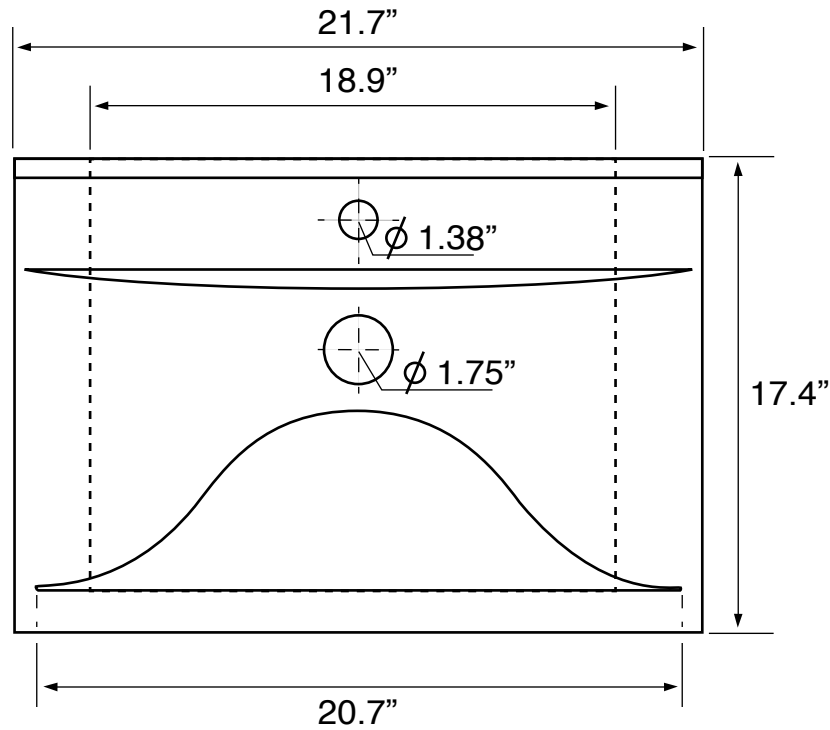

Features

- With overflow.
- Modern design.

Material

- White ceramic bathroom sink.

Installation

- Wall mounted installation.
- Semi recessed installation.

Configurations

- Single Hole.

Nameek's One-Year Limited Warranty

See website for warranty information details.

Technical Information

Bowl type:	Single
Installation:	Semi recessed Wall mounted
Bowl dimensions:	Length: 20.7"
Drain hole:	1.75"
Faucet hole:	1.38"
Hole configurations:	1
Weight:	30 lbs