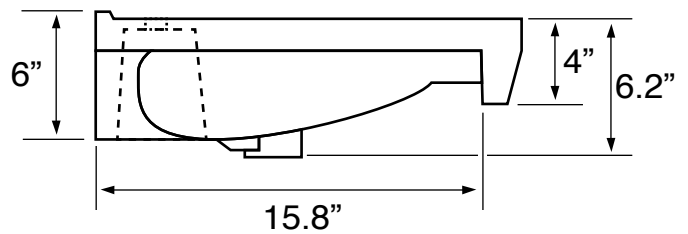

Features

- With overflow.
- Modern design.

Material

- White ceramic bathroom sink.

Installation

- Wall mounted installation.
- Semi recessed installation.

Configurations

- Single Hole.

Nameek's One-Year Limited Warranty

See website for warranty information details.

Technical Information

Bowl type:	Single
Installation:	Semi recessed Wall mounted
Bowl dimensions:	Length: 20.7"
Drain hole:	1.75"
Faucet hole:	1.38"
Hole configurations:	1
Weight:	30 lbs