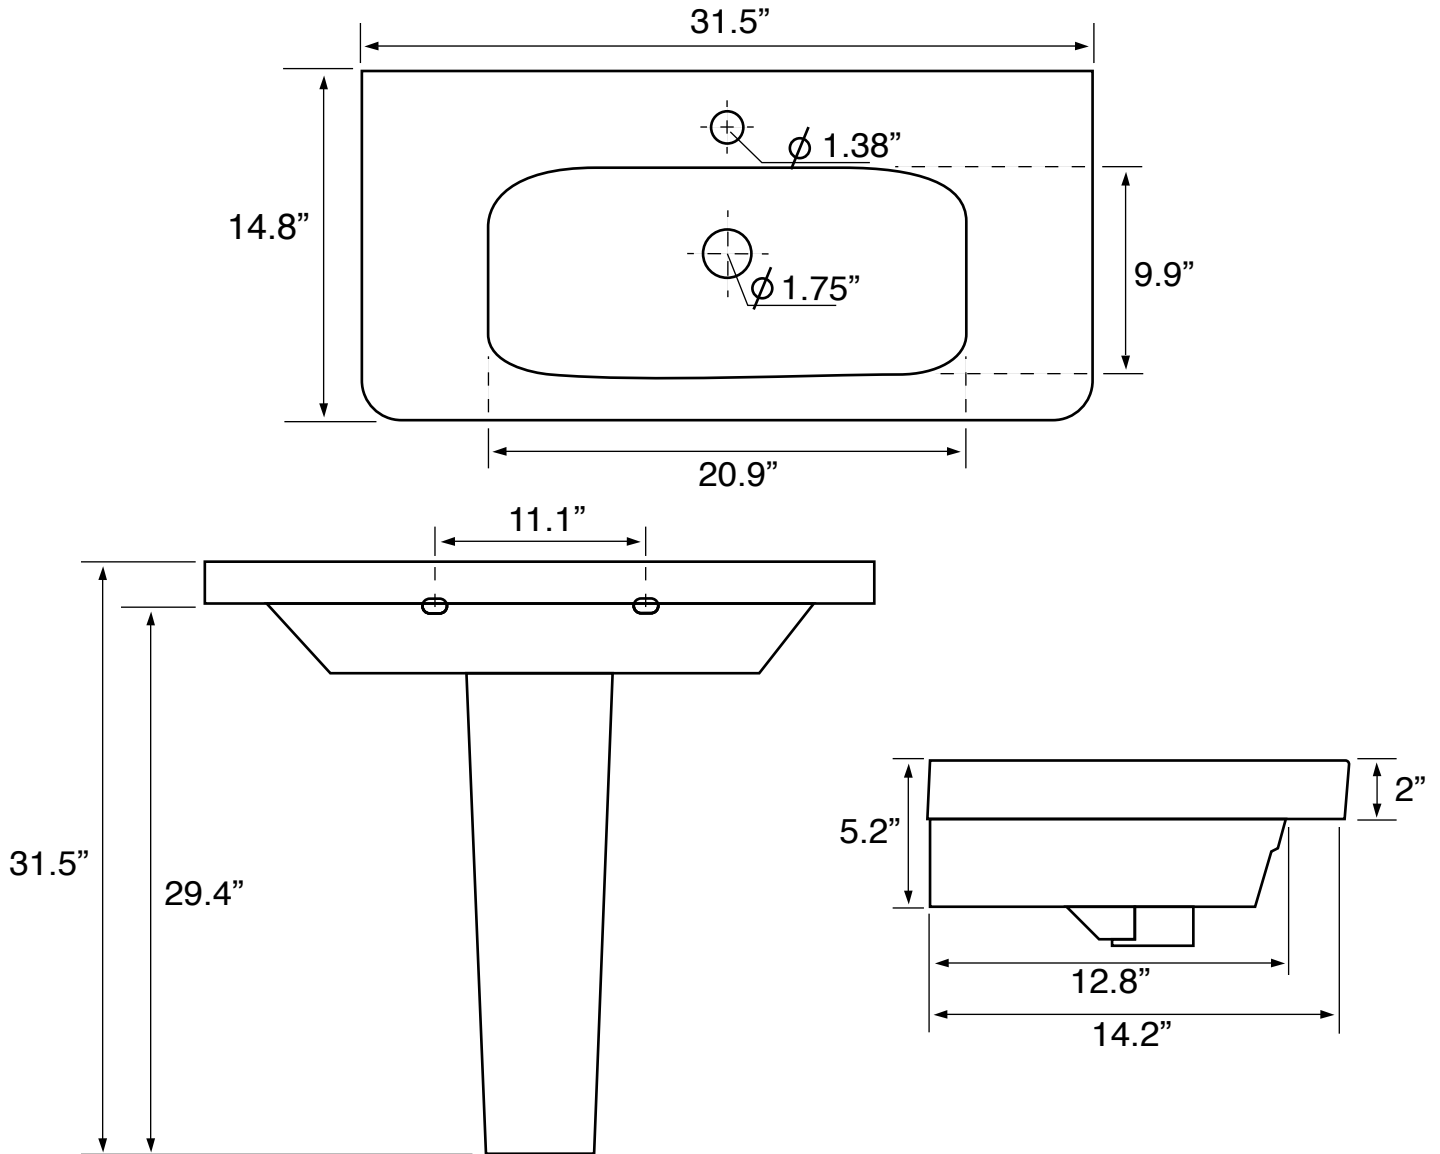

Features

- With overflow.
- Modern design.

Material

- White ceramic bathroom sink.

Installation

- Pedestal installation.

Configurations

- Single Hole.

Nameek's One-Year Limited Warranty

See website for warranty information details.

Technical Information

Bowl type:	Single
Installation:	Pedestal
Bowl Dimensions:	Depth: 5.2"
	Width: 9.9"
	Length: 20.9"
Drain hole:	1.75"
Faucet hole:	1.38"
Hole configurations:	1
Weight:	40 lbs

Notes

Install this product according to the installation instructions.

Includes mounting hardware.