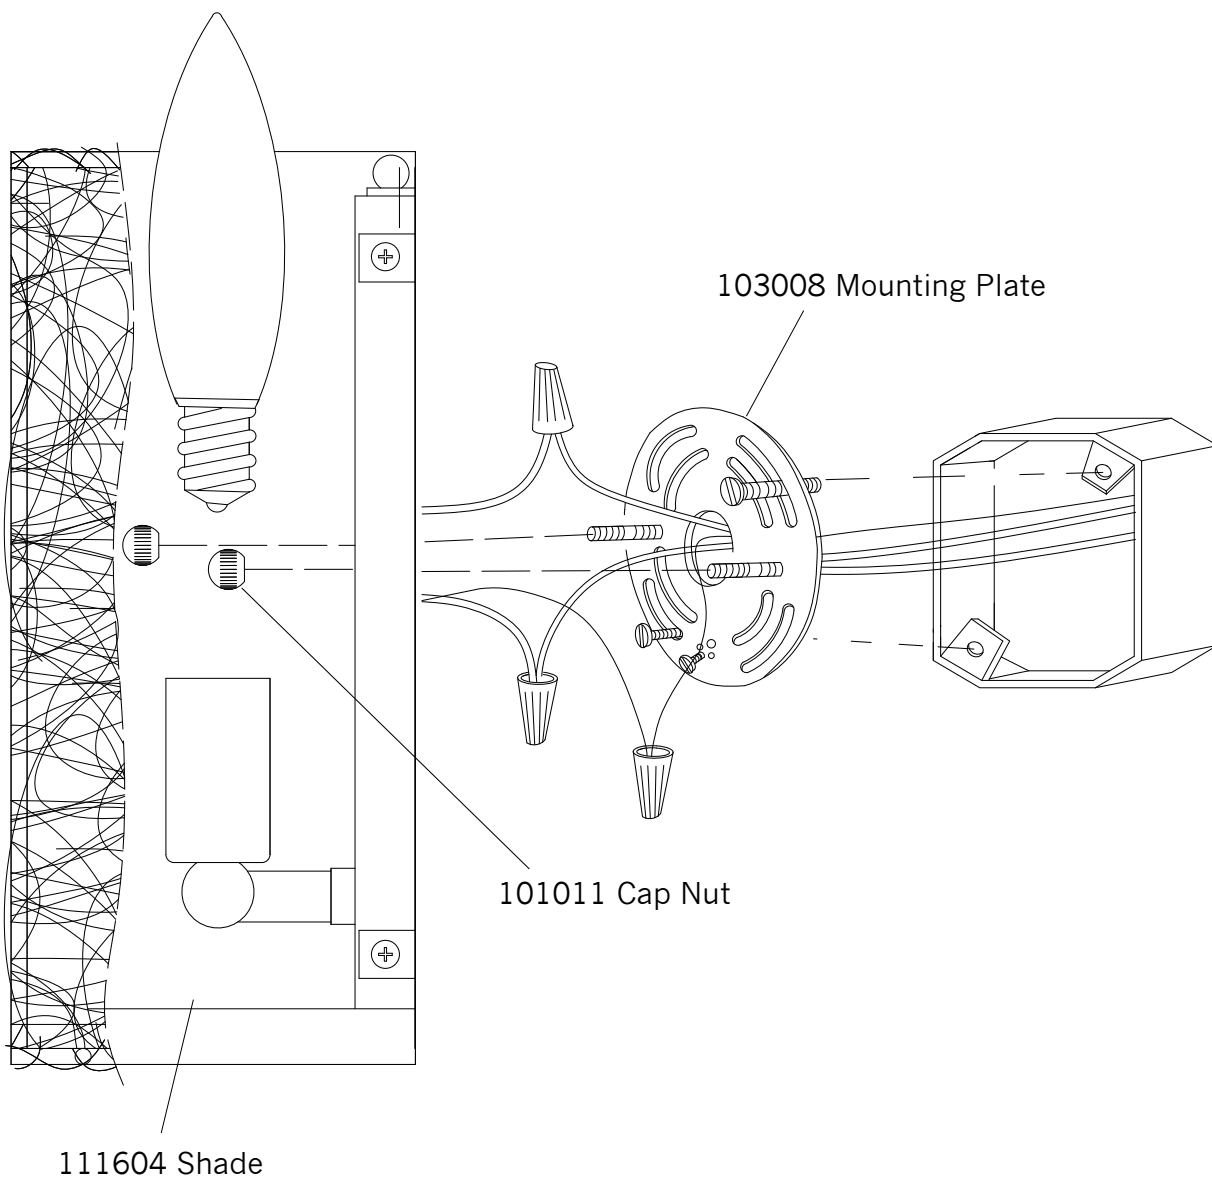

Replacement Parts For **WB1578** 12/2011

Qty.	Part #	Description
	103008	Mounting Plate
	101011	Cap Nut
	111604	Shade