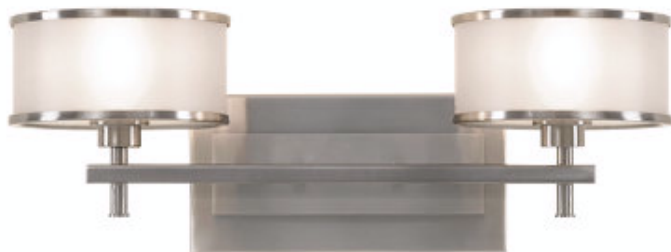

Job Name:

Job Type:

Comments:

Quantity:

**VS13702-BS: 2 - Light Vanity Fixture**

**Dimensions:**

**Length:** 18 1/8" **Extends:** 7 1/2"  
**Height:** 6 3/4" **Mounting Proc.:** Double Cap Nuts  
**Weight:** 4.07 lbs. **Connection:** Mounted To Box

**Bulbs:**

2 - G9 Mini 75w Max. 120v - Not included

**Material List:**

2 Ring - Steel / Aluminum - Brushed Steel  
 1 Body - Steel - Brushed Steel

**Safety Listing:**

UL Listed for Damp Locations  
 cUL Listed for Damp Locations

**Instruction Sheets:**

English (VS13702)

**Collection:** Casual Luxury

**UPC #:**014817393613

**Finish:** Brushed Steel (BS)

**Shade / Glass / Diffuser Details:**

Part	Material	Finish	Quantity	Item Number	Length	Width	Height	Diameter	Fitter Diameter	Shade Top Length	Shade Top Width	Shade Top Diameter
Shade	Hardback w/ Fabric	Silver Organza	2				2 7/8	5 3/4				