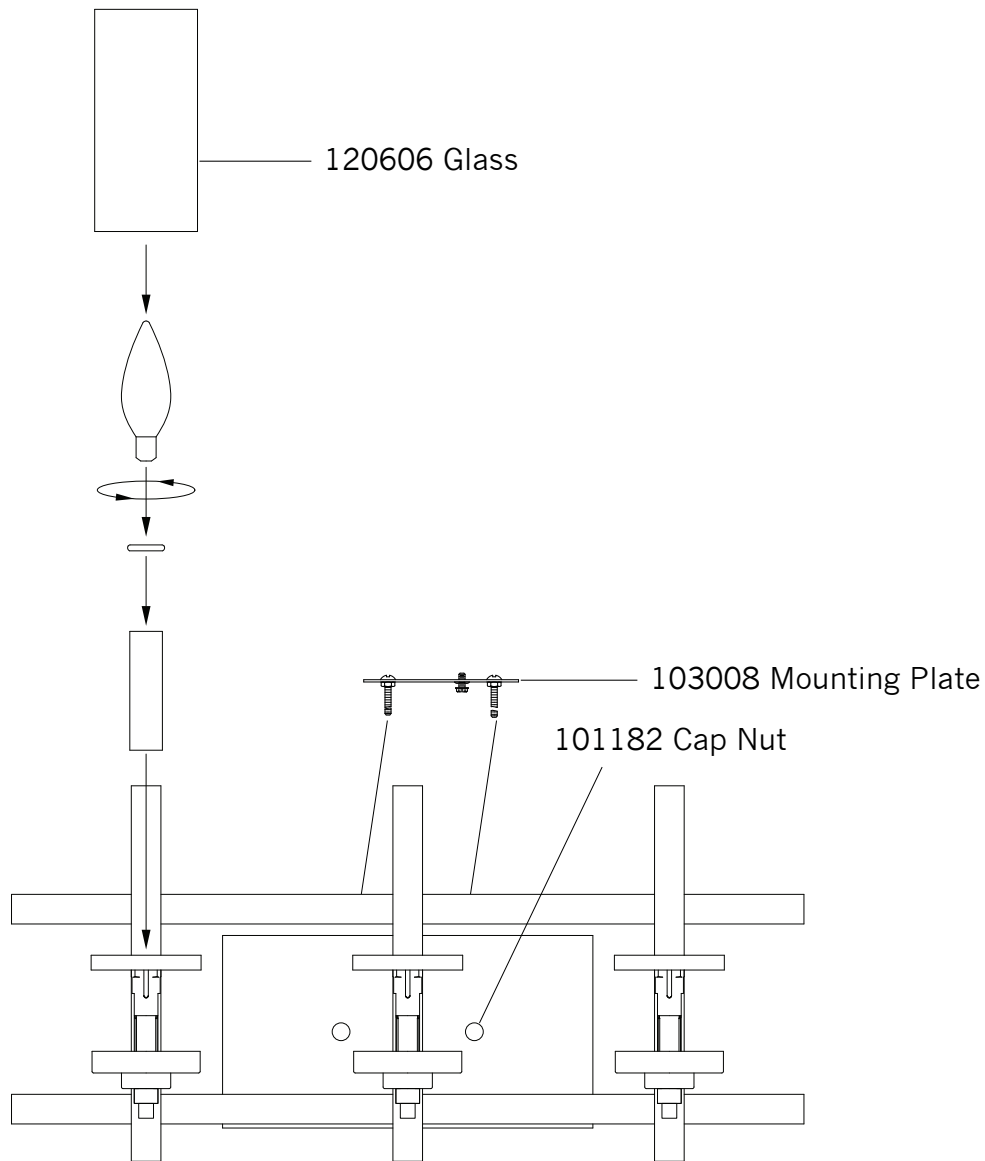

Replacement Parts For **VS20003** 12/2011

Qty.	Part #	Description
	103008	Mounting Plate
	101182	Cap Nut
	120606	Glass