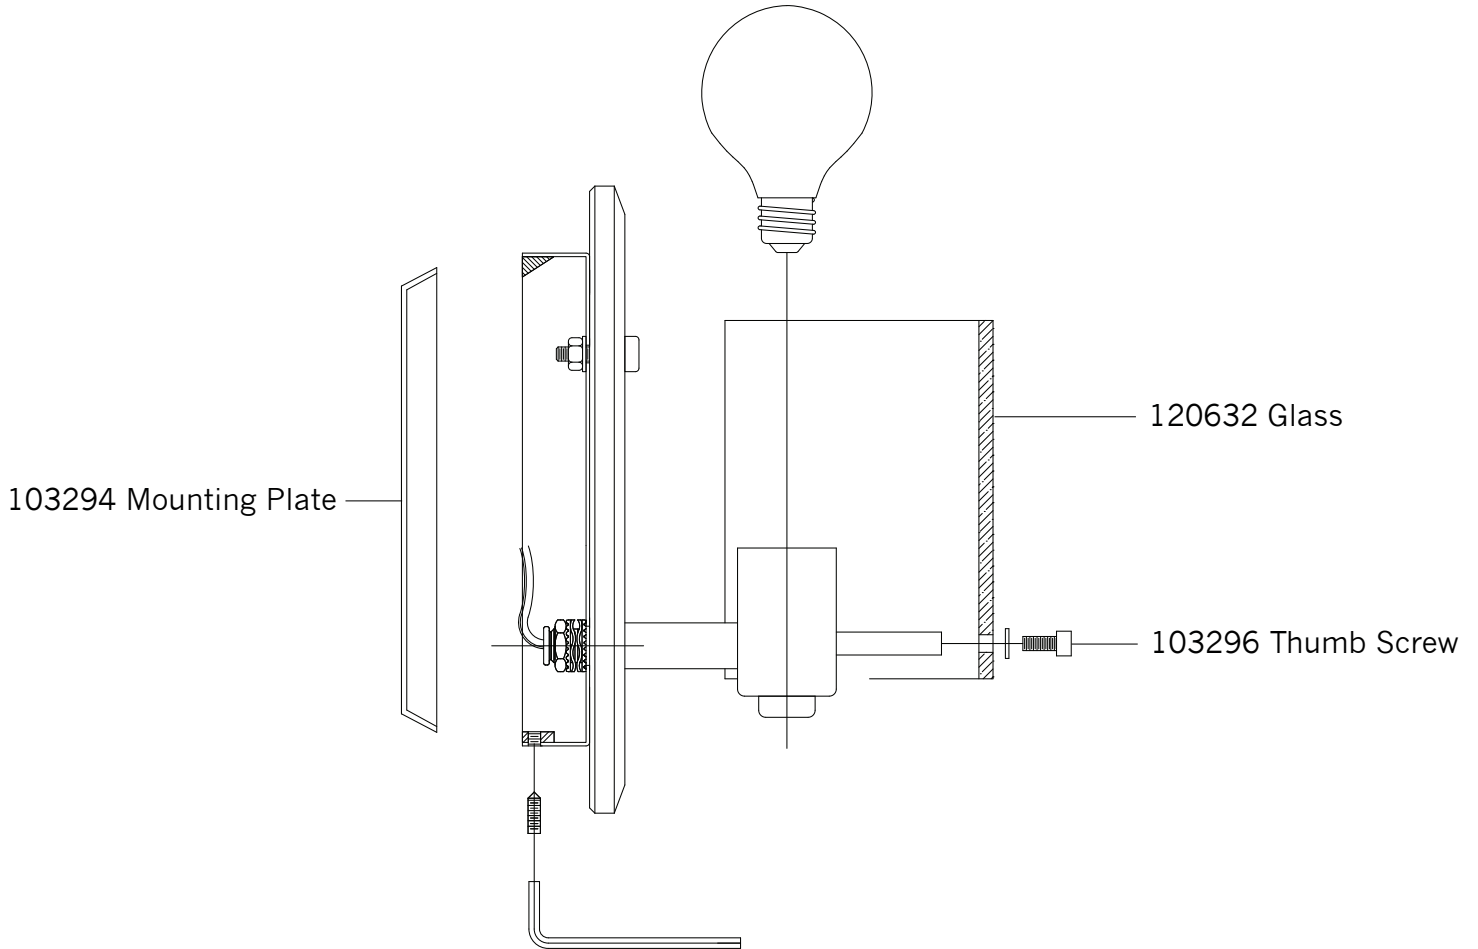

Replacement Parts For **VS19303** 12/2011

Qty.	Part #	Description
	103296	Thumb Screw
	120632	Glass
	103294	Mounting Plate