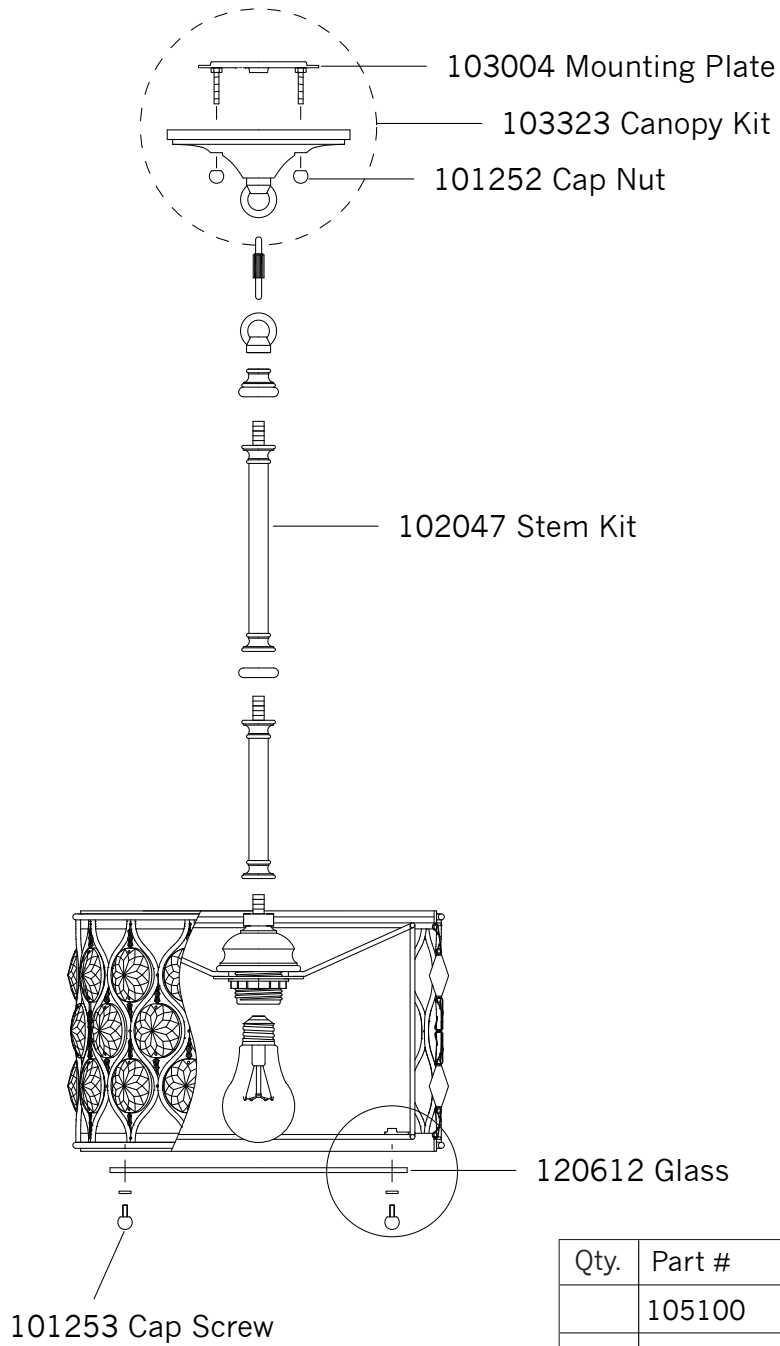

Replacement Parts For **P1259** 12/2011

Qty.	Part #	Description
	105100	Replacement Crystal Kit
	103004	Mounting Plate
	103323	Canopy Kit
	101252	Cap Nut
	102047	Stem Kit
	120612	Glass
	101253	Cap Screw