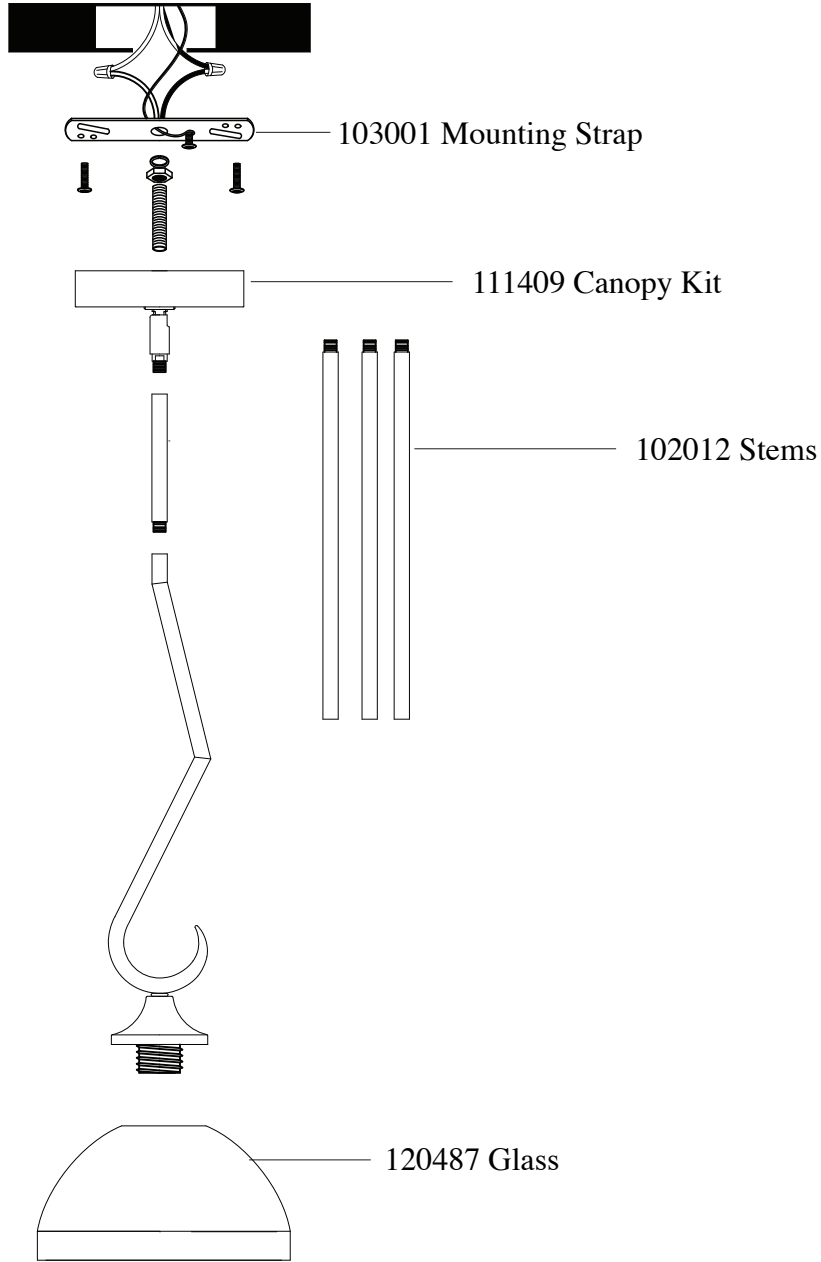

Replacement Parts For

P1221

12/10

103016 Counter Ring 

| Qty. | Part # | Description |
|------|--------|----------------|
| | 103001 | Mounting Plate |
| | 111409 | Canopy Kit |
| | 102012 | Stems |
| | 120487 | Glass |
| | 103016 | Counter Ring |