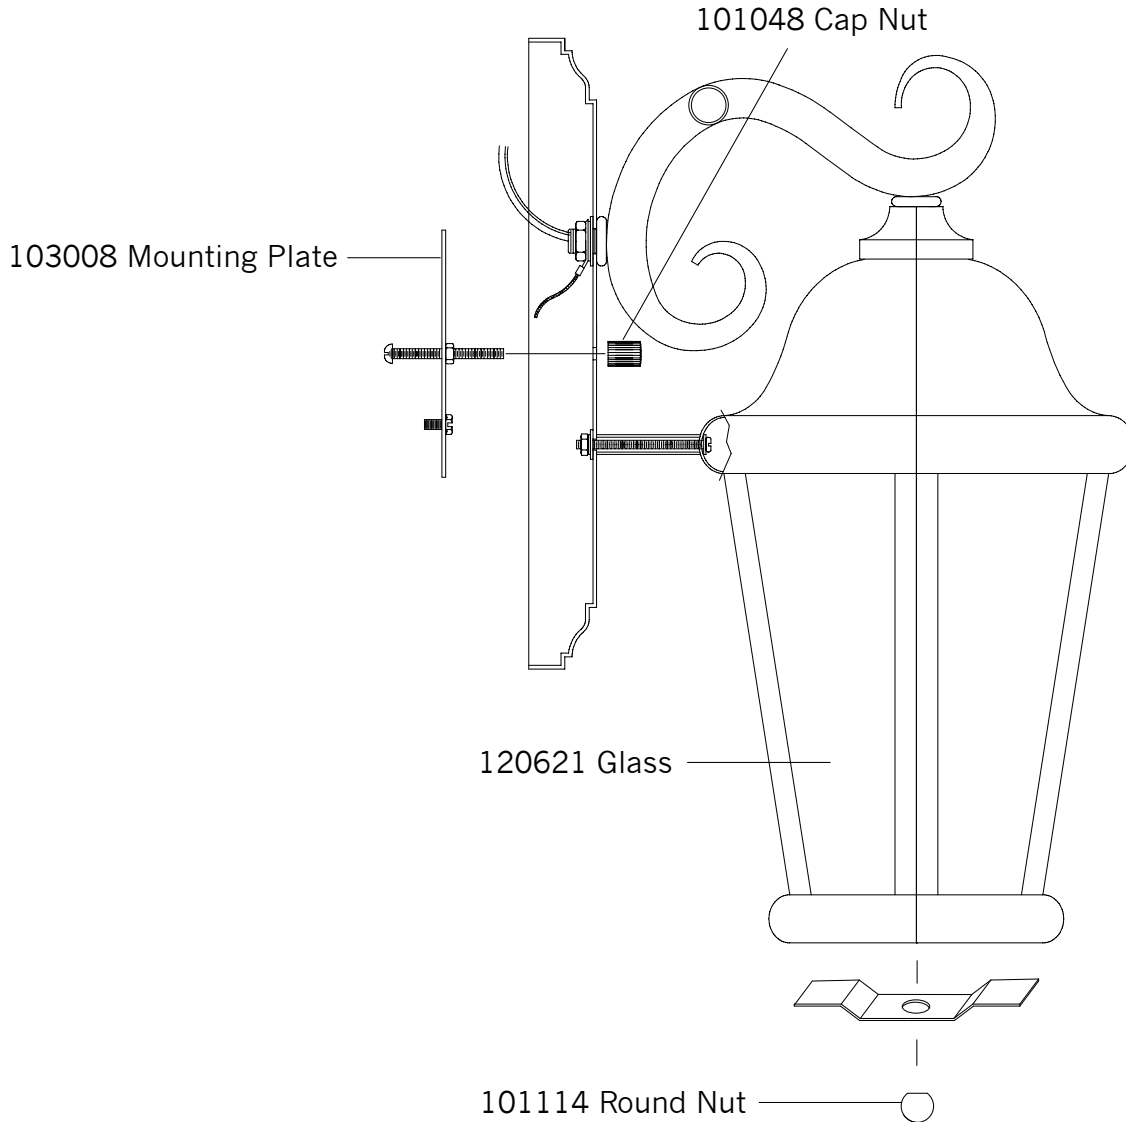

Replacement Parts For **OL5901** 12/2011

Qty.	Part #	Description
	103008	Mounting Plate
	120621	Glass
	101048	Cap Nut
	101114	Round Nut