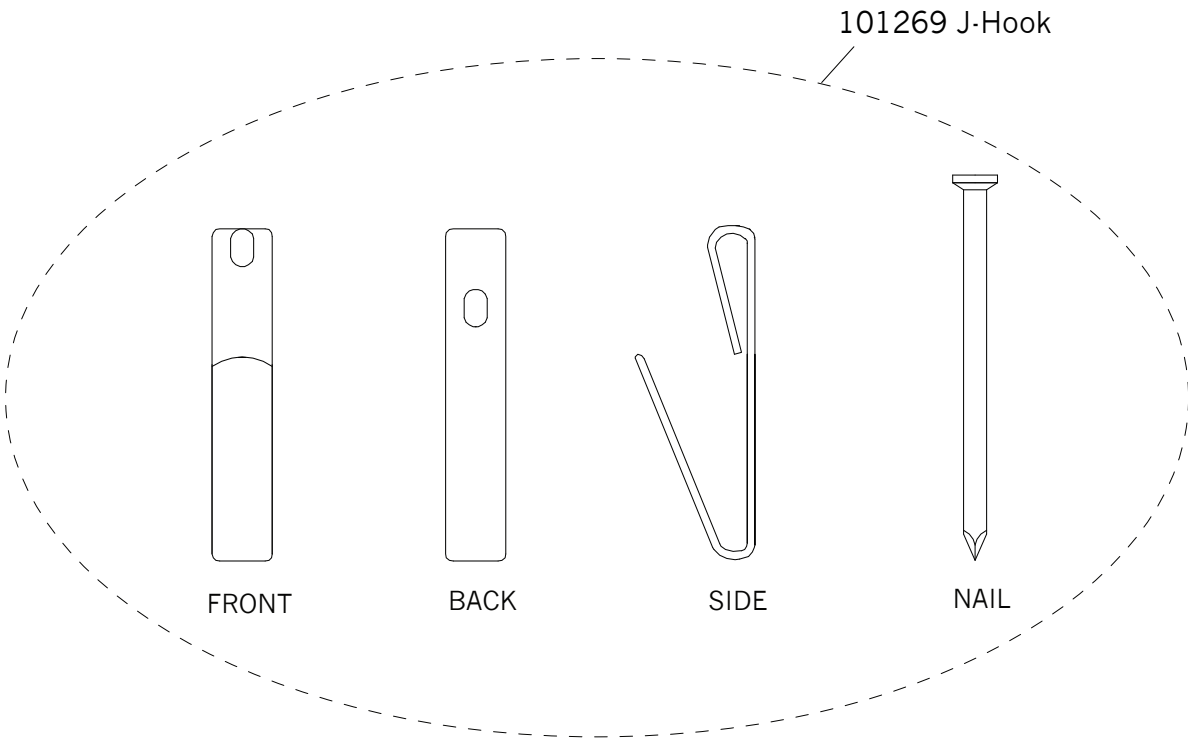

Replacement Parts For **MR1154** 3/2012

Qty.	Part #	Description
	101268	D-Ring Link
	101269	J-Hook