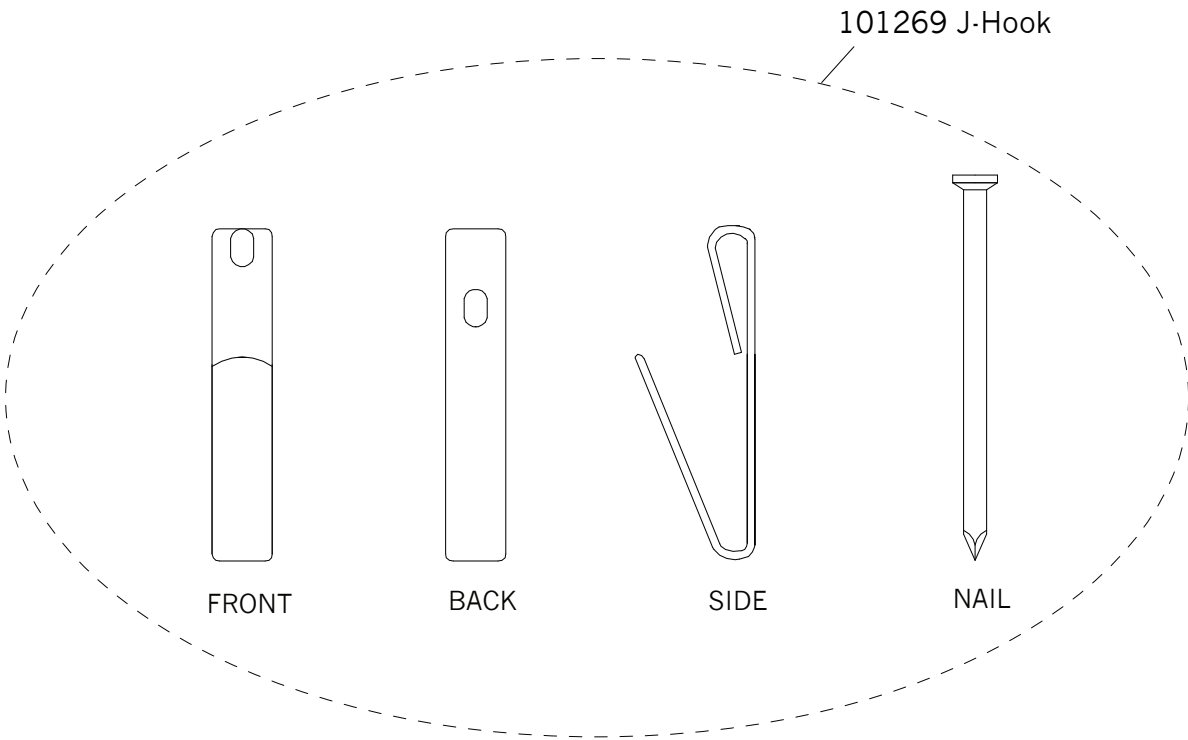

Replacement Parts For

MR1118

3/2012

Qty.	Part #	Description
	101268	D-Ring Link
	101269	J-Hook

FEISS[®]

EST. 1955