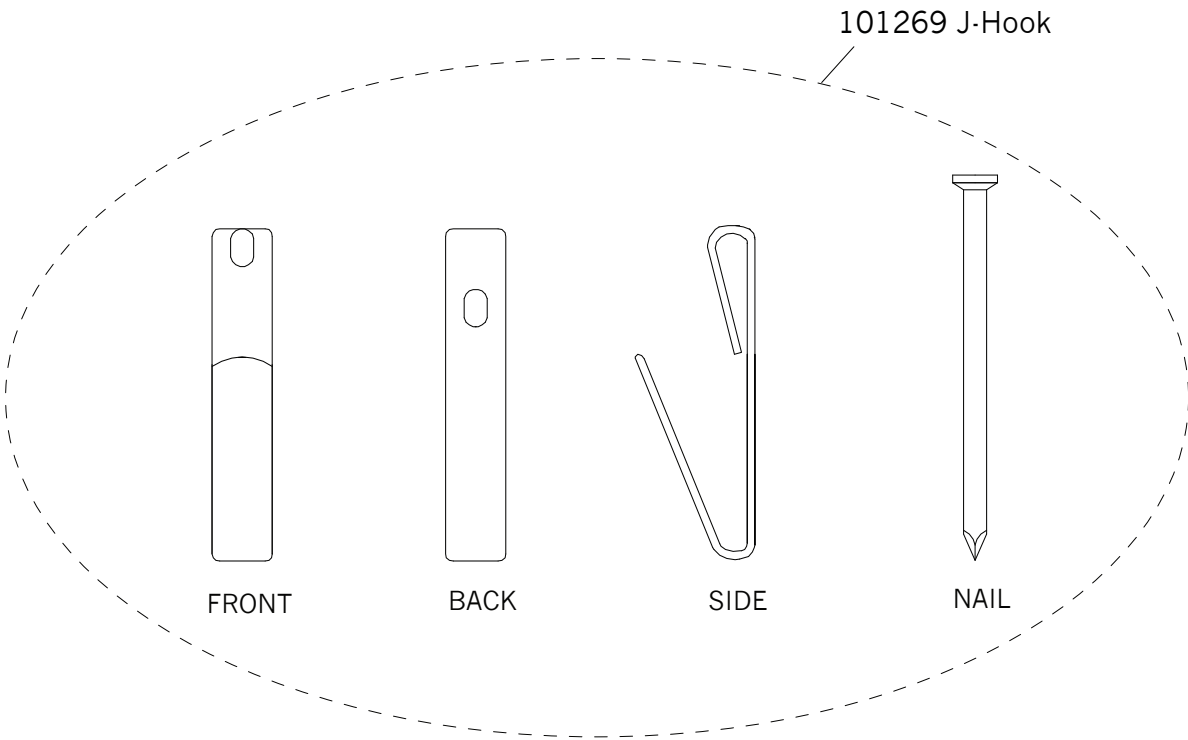

Replacement Parts For

MR1130

3/2012

Qty.	Part #	Description
	101267	D-Ring Link
	101269	J-Hook