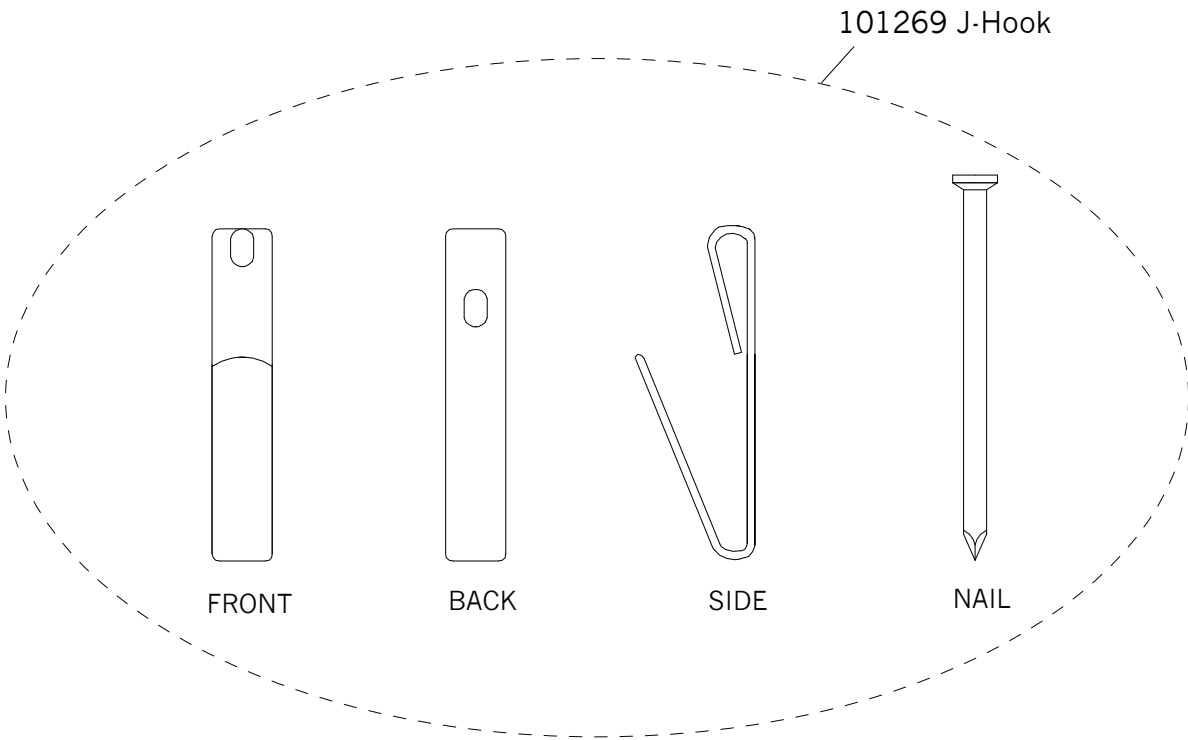

Replacement Parts For

MR1143

3/2012

Qty.	Part #	Description
	101268	D-Ring Link
	101269	J-Hook

FEISS[®]

EST. 1955