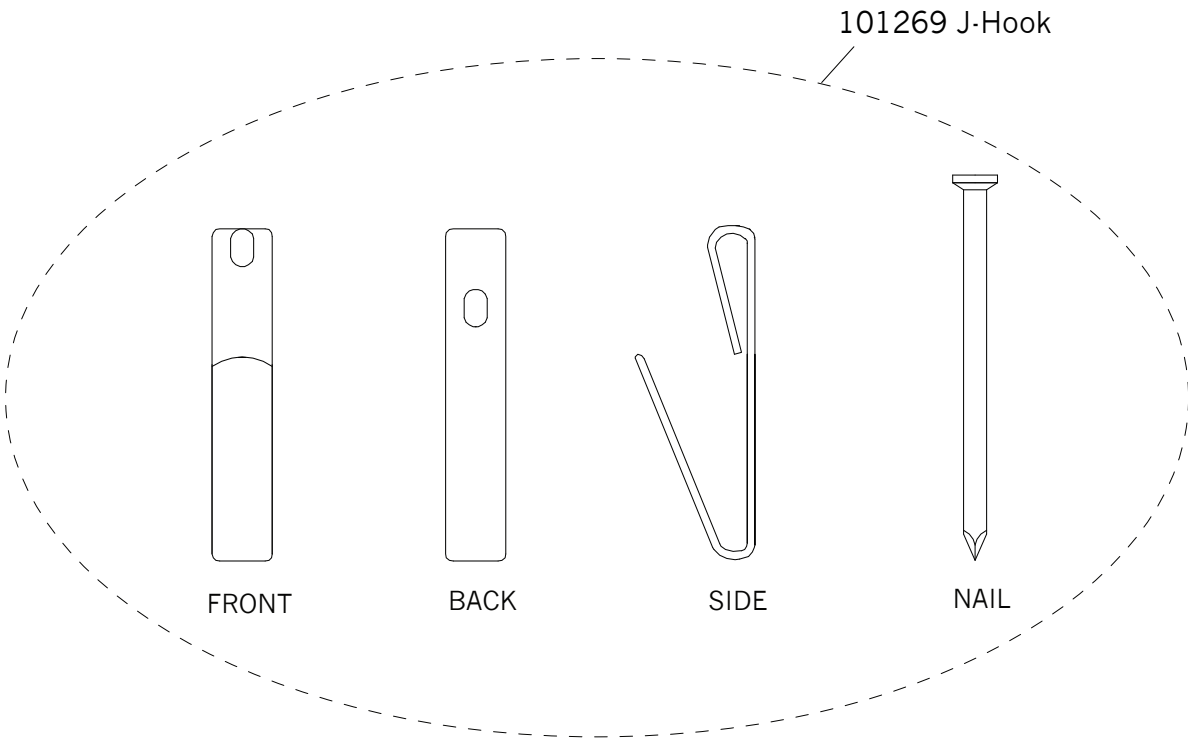

Replacement Parts For **MR1123** 3/2012

Qty.	Part #	Description
	101268	D-Ring Link
	101269	J-Hook