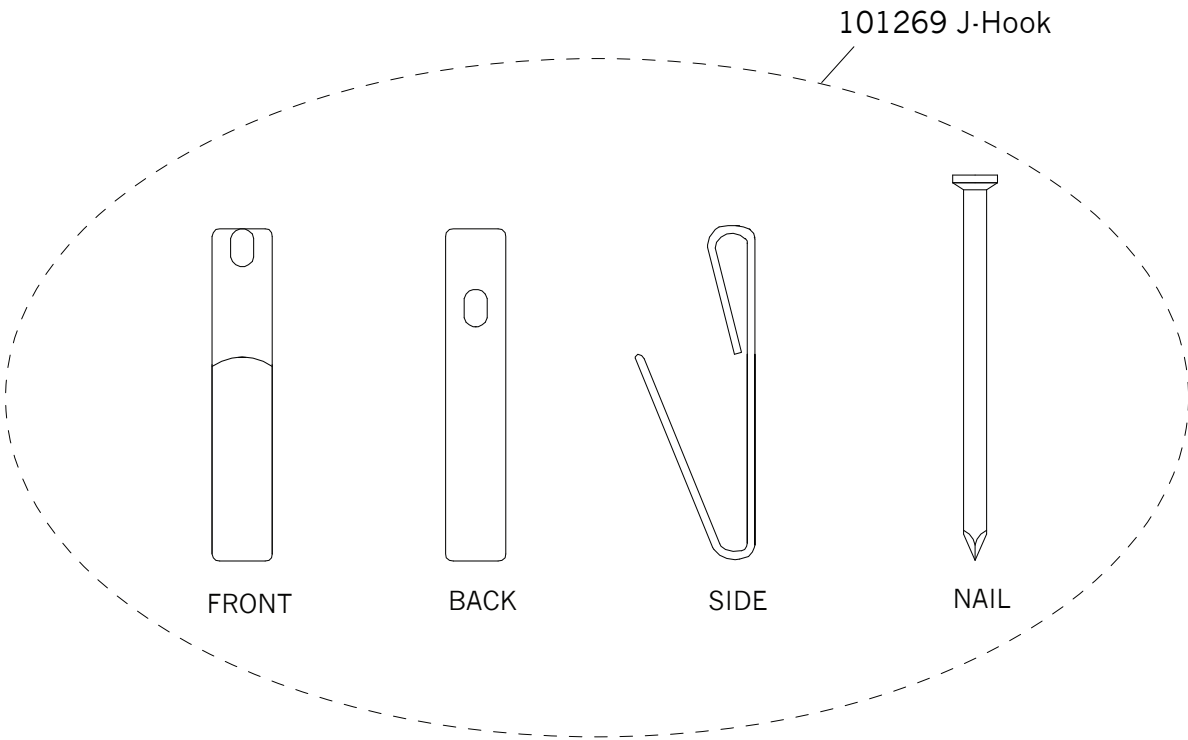

Replacement Parts For

MR1120

3/2012

Qty.	Part #	Description
	101267	D-Ring Link
	101269	J-Hook