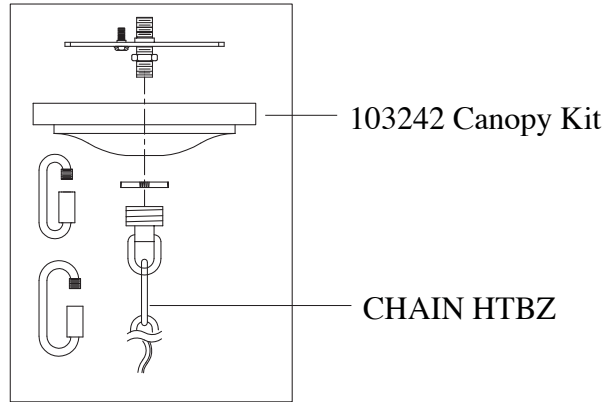

Replacement Parts For **F2660/6** 12/10

Qty.	Part #	Description
	103242	Canopy Kit
	CHAIN HTBZ	Chain
	103232	Fixture Loop
	111372	Full Strand Set
	107168	Candle Set