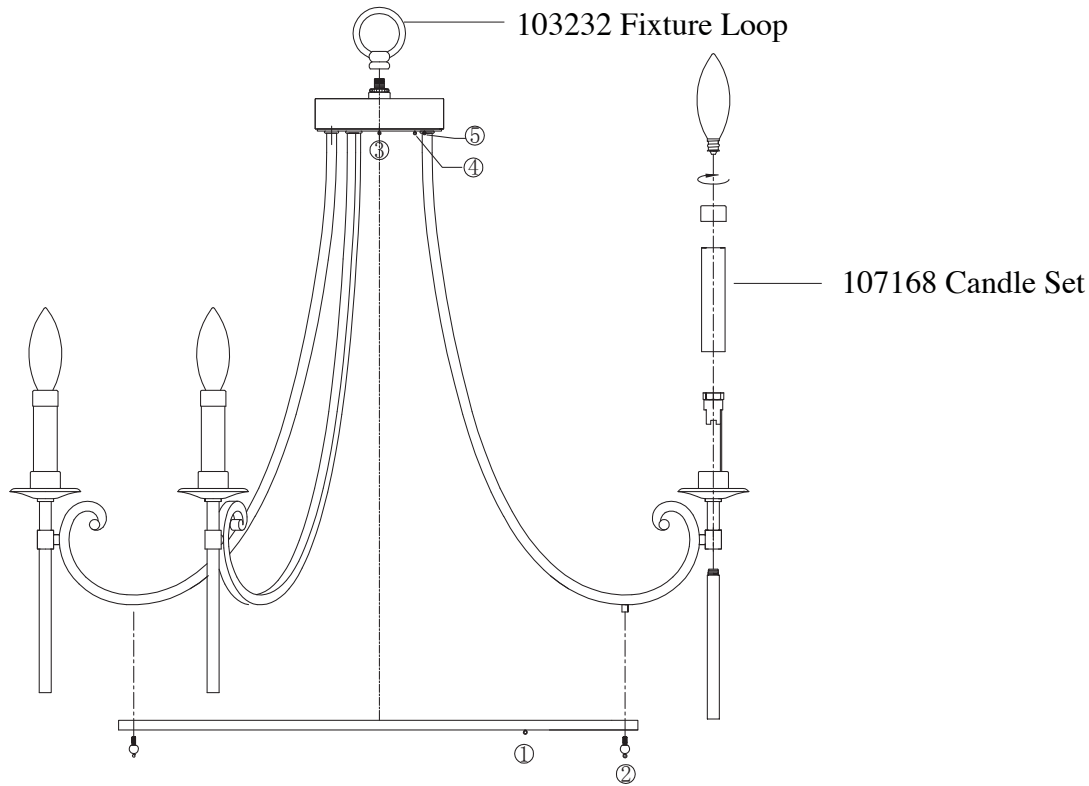

Replacement Parts For **F2660/6** 12/10

Qty.	Part #	Description
	103242	Canopy Kit
	CHAIN HTBZ	Chain
	103232	Fixture Loop
	111372	Full Strand Set
	107168	Candle Set