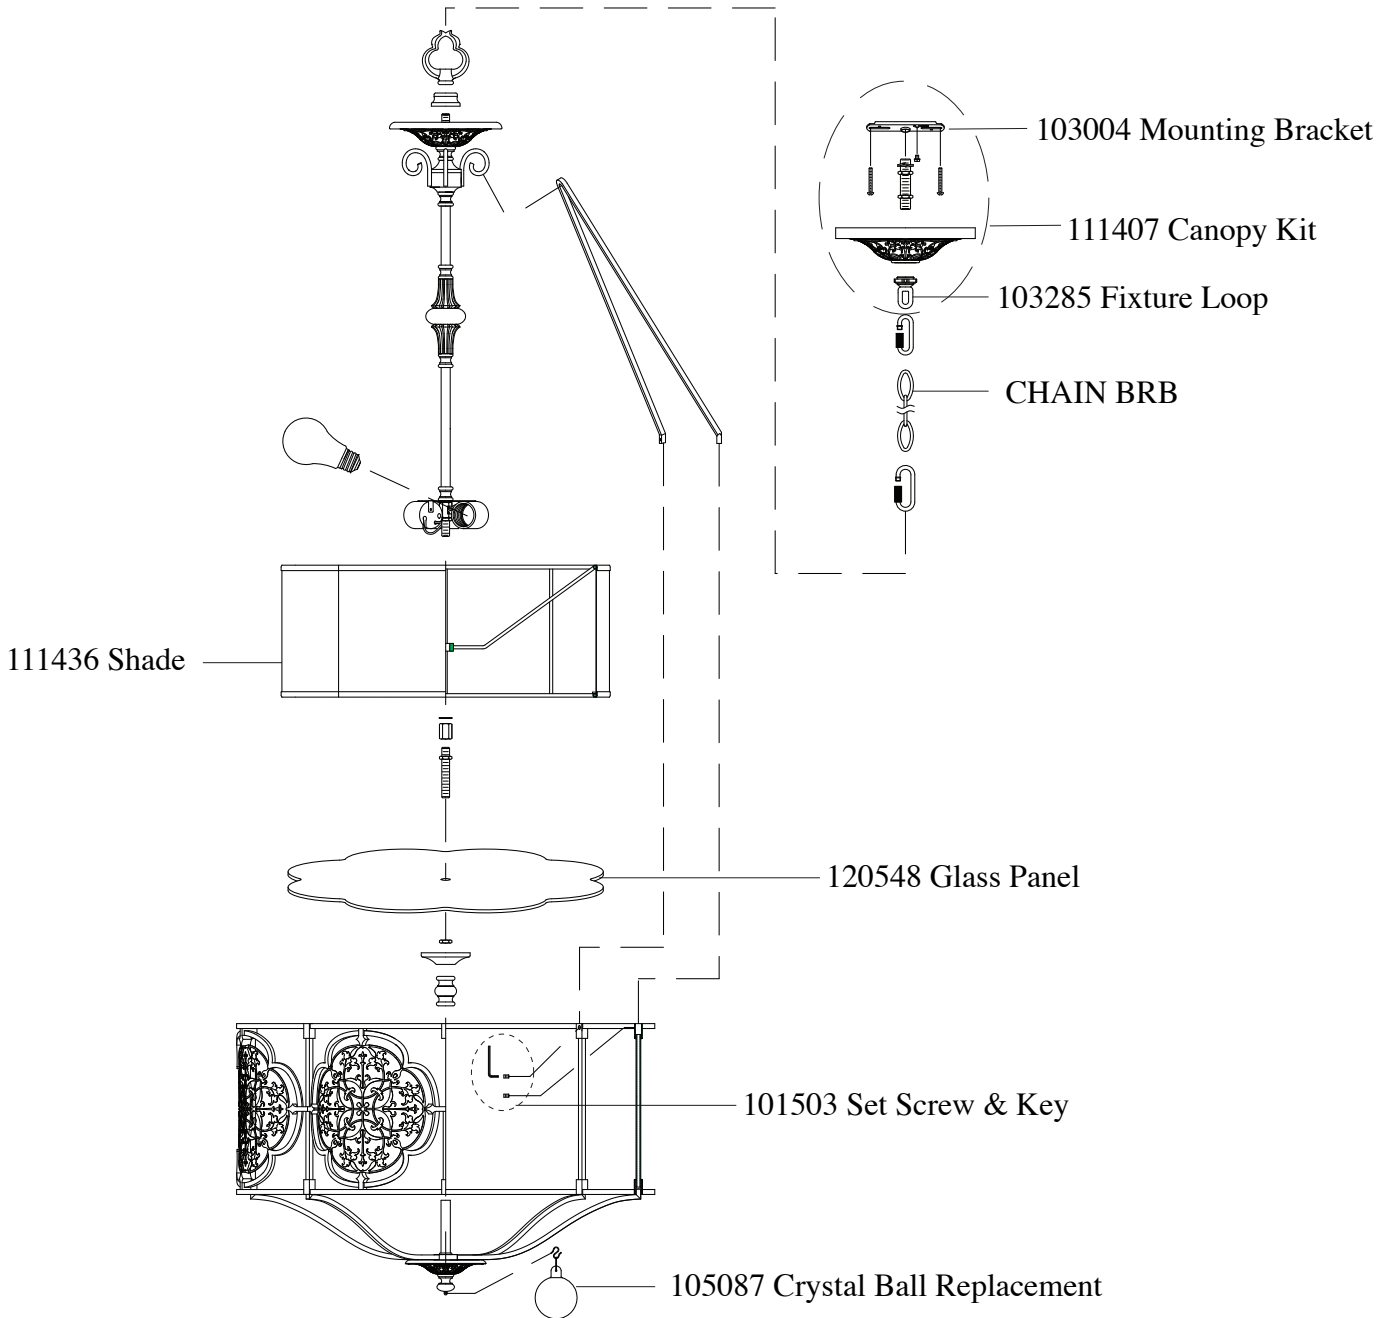

# Replacement Parts For

# F2697/3 5/11

Qty.	Part #	Description
	103004	Mounting Bracket
	CHAIN BRB	Chain
	111407	Canopy Kit
	103285	Fixture Loop
	111436	Shade
	105087	Crystal Ball Replacement
	101503	Set Screw & Key
	120548	Glass Panel