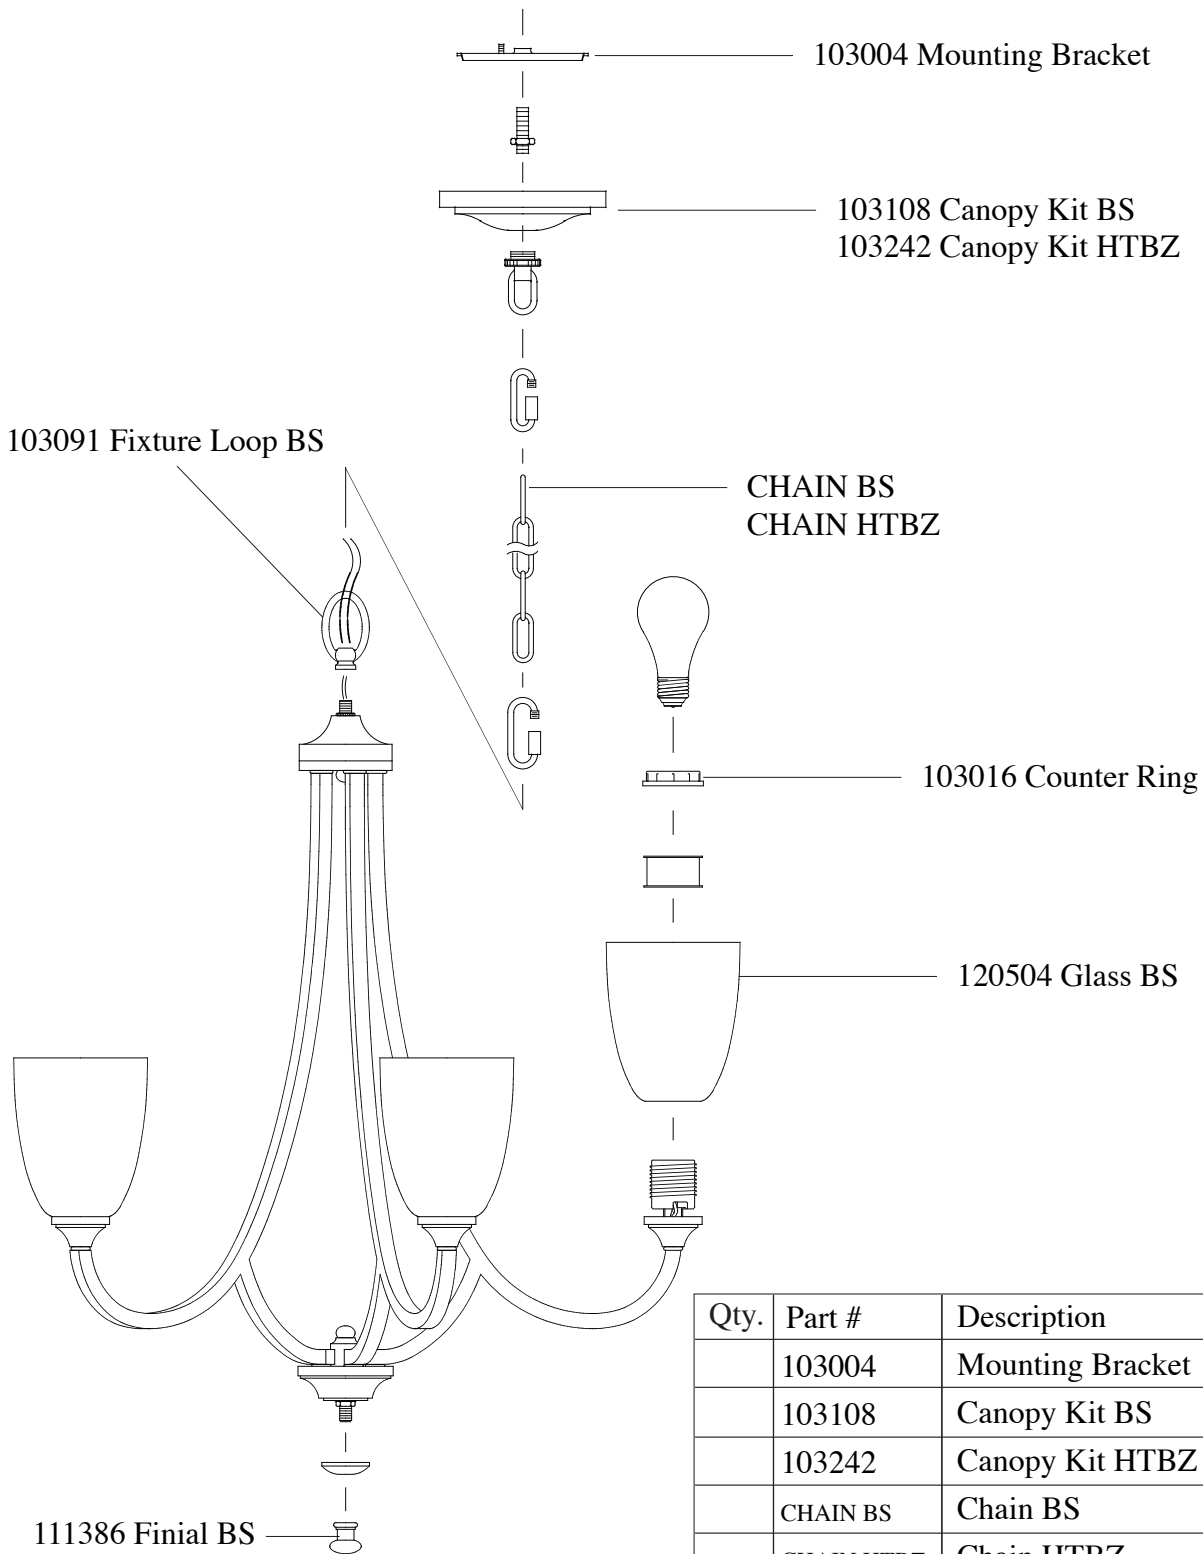

Replacement Parts For **F2584/5** 12/10

Qty.	Part #	Description
	103004	Mounting Bracket
	103108	Canopy Kit BS
	103242	Canopy Kit HTBZ
	CHAIN BS	Chain BS
	CHAIN HTBZ	Chain HTBZ
	103016	Counter Ring
	120504	Glass BS
	103091	Fixture Loop BS
	111386	Finial BS