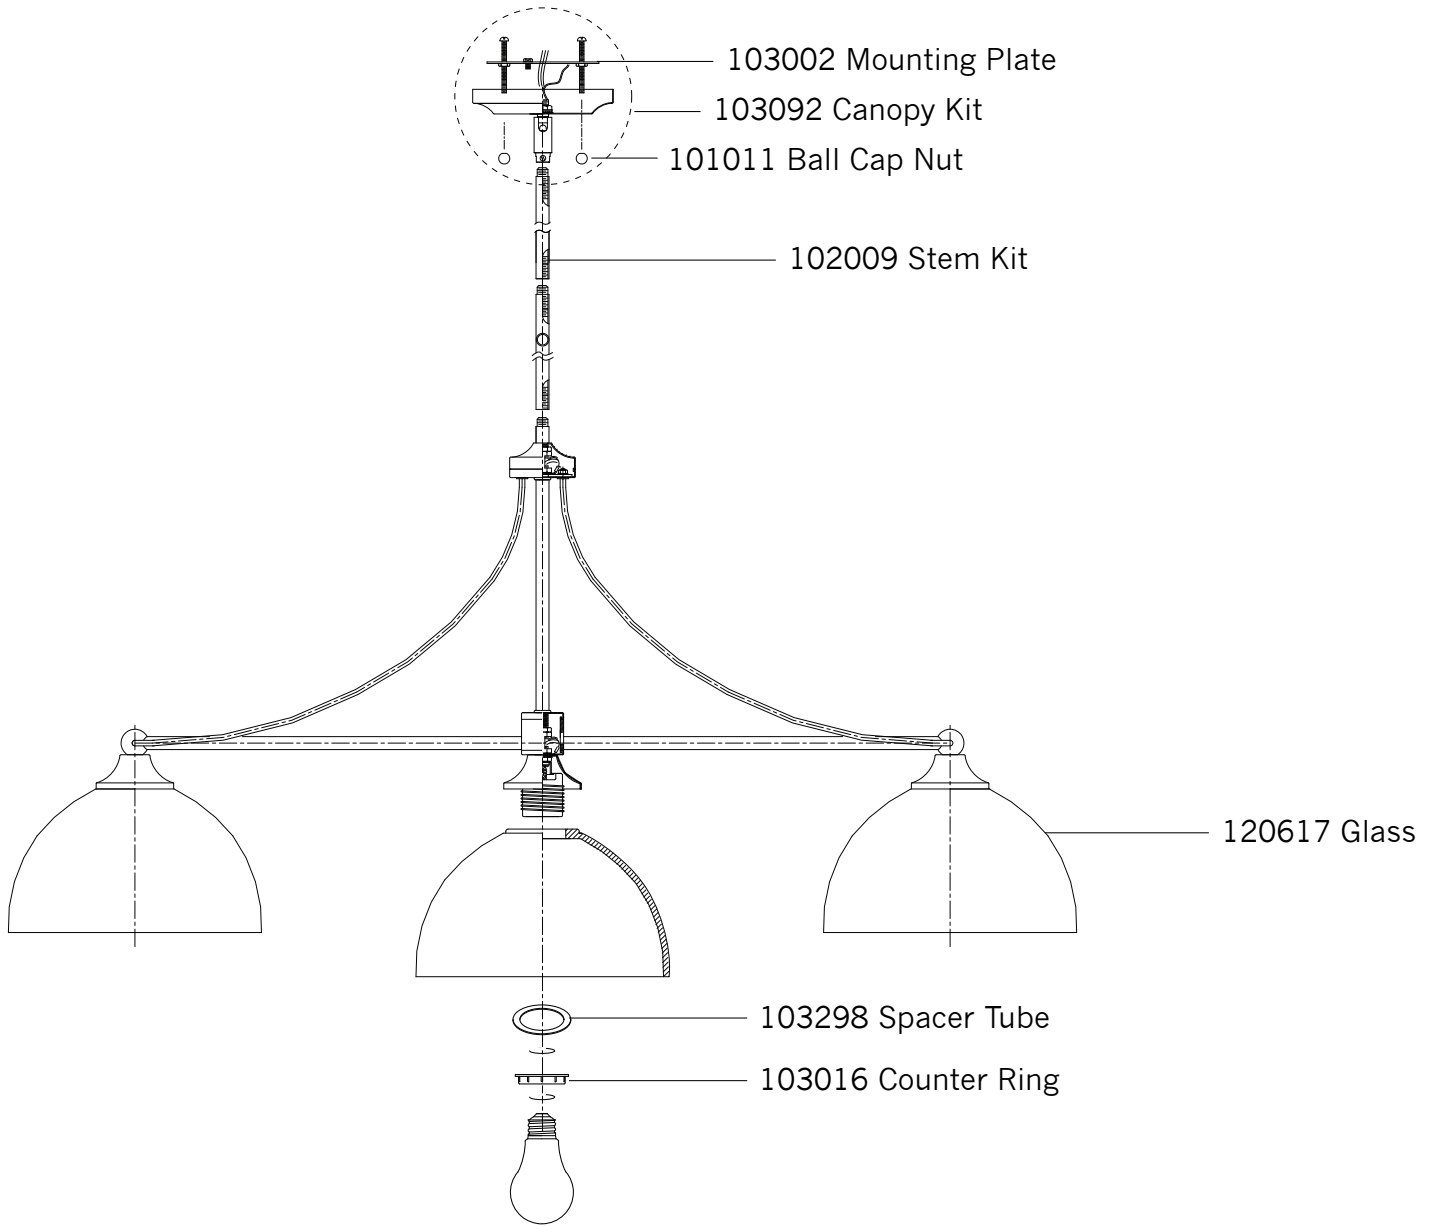

Replacement Parts For **F2730/3** 12/2011

| Qty. | Part # | Description |
|------|--------|----------------|
| | 103002 | Mounting Plate |
| | 103092 | Canopy Kit |
| | 102009 | Stem Kit |
| | 120617 | Glass |
| | 103016 | Counter Ring |
| | 103298 | Spacer Tube |