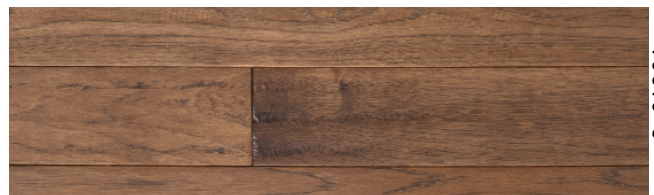

CHATELAINE HICKORY

PRODUCT SPECIFICATIONS

Width: 4-inch | 5-inch
 Thickness: 3/4-inch
 Face Treatment: Hand Sculpted
 Square Feet/Carton: 16 | 20
 Length: Random up to 6.5' | 6.6'
 Weight Per Carton: 52 | 65
 Cartons Per Pallet: 45 | 40
 Warranty: Lifetime
 Species: Hickory

HICKORY PROVINCIAL

AVAILABLE COLORS

20156-4"
20155-5"

HICKORY BURNT UMBER

10482-4"
10510-5"

HICKORY PROVINCIAL

23581-4"
23582-5"

HICKORY SADDLE

20157-4"
20151-5"

HICKORY GRANITE

CHATELAIN OAK

PRODUCT SPECIFICATIONS

Width: 5-inch
Thickness: 3/4-inch
Face Treatment: Hand Sculpted
Square Feet/Carton: 20
Length: Random up to 6.6'
Weight Per Carton: 58
Cartons Per Pallet: 40
Warranty: Lifetime
Species: Oak

OAK WEATHERED STONE

AVAILABLE COLORS

OAK WEATHERED STONE

OAK WORN CARRIAGE

CHATELAINÉ MAPLE

PRODUCT SPECIFICATIONS

Width: 4-inch | 5-inch
Thickness: 3/4-inch
Face Treatment: Hand Sculpted
Square Feet/Carton: 16 | 20
Length: Random up to 6.5' | 6.6'
Weight Per Carton: 44 | 56
Cartons Per Pallet: 45 | 40
Warranty: Lifetime
Species: Maple