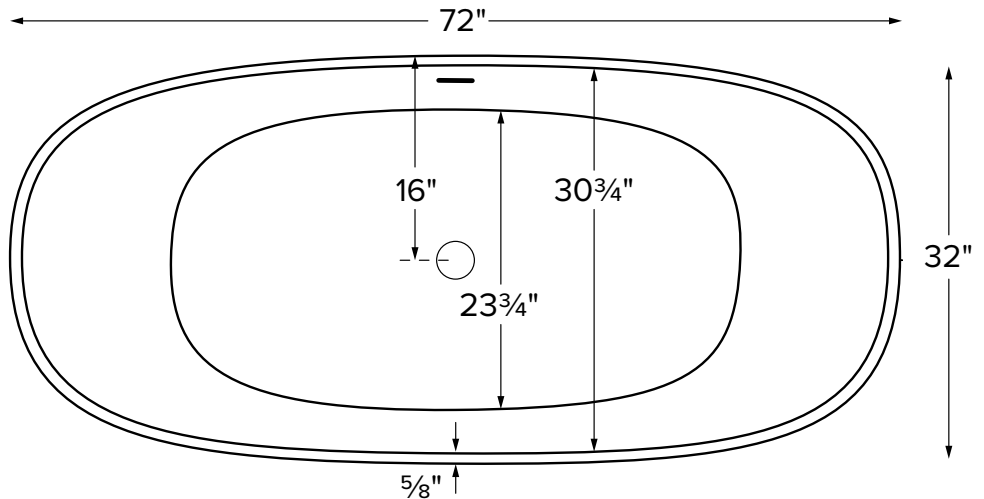

Maricela

Features an integrated overflow

MODEL 408
72" x 32" x 23.75"
FREESTANDING 72 gal to overflow
<b>Mineral Composite</b>
247 lbs / 112 kg soaker
Filling this tub to the maximum may require an above average size or dedicated water heater.

Inside view of tub