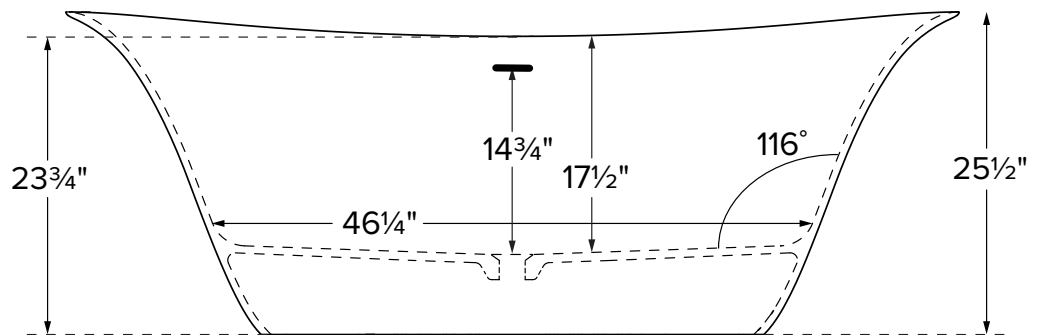

ELECTRICAL COMPONENTS & SPECIFICATIONS		
Required Electrical Service - 110 Volt		
Hydrotherapy Package	Components Included	GFCI
Air Massage	heated blower	1-15 amp
Electrical requirements may change with the addition of optional therapy components. See specific option details or installation information. CSA Certified C/US; B45.5/IAPMO ANSI Z124.1 and ANSI 112.19.7		

ORDERING AND INSTALLATION

- Before ordering or installing, please consider future access to equipment.
- Integrated overflow with toe tap drain included.
- Air baths require job site preparations for remote mounting the blower and required check valve. Check valve must be installed higher than the rim of the tub.
- Waterproof remote control included. Keypad is shipped loose and may be mounted nearby.
- Faucet valves cannot be installed on this tub model.

See the Installation & Operation Manual for more details.
MTI's Customer Service: Monday-Friday 8am-6pm EST
800-783-8827 or service@mtibaths.com

• Before discarding tub packaging, check for accessories that may be packaged inside.
• All product measurements are ±1/2".
• Specifications and configurations are subject to change without notice.
• Measurements herein supersede all others published prior to publication date below.