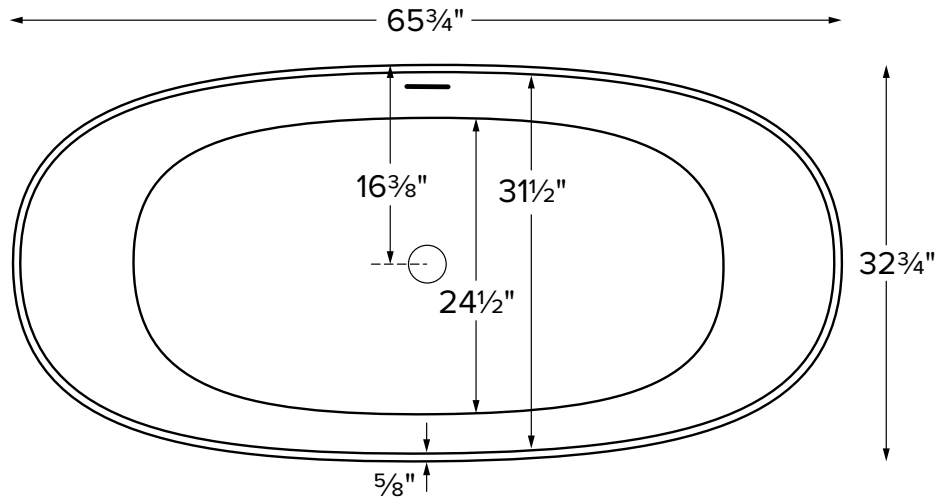

Islita

Features an integrated overflow

MODEL 407
65.75" x 32.75" x 24.25"
FREESTANDING 77 gal to overflow
<b>Mineral Composite</b>
292 lbs / 132 kg soaker
Filling this tub to the maximum may require an above average size or dedicated water heater.

Inside view of tub