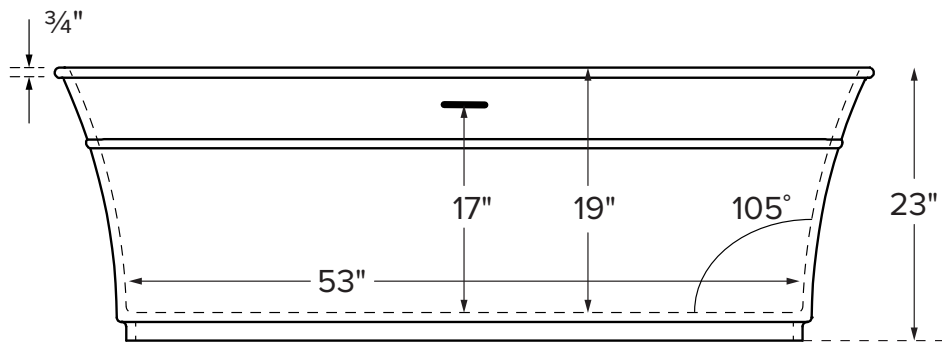

Hudson

MODEL 404
66" x 32" x 23"
FREESTANDING 85 gal to overflow
Mineral Composite
208 lbs / 94 kg soaker
Filling this tub to the maximum may require an above average size or dedicated water heater.

Drain Rough-In Measurement

• Before discarding tub packaging, check for accessories that may be packaged inside.
 • All product measurements are ±1/2".
 • Specifications and configurations are subject to change without notice.
 • Measurements herein supersede all others published prior to publication date below.

Inside view of tub