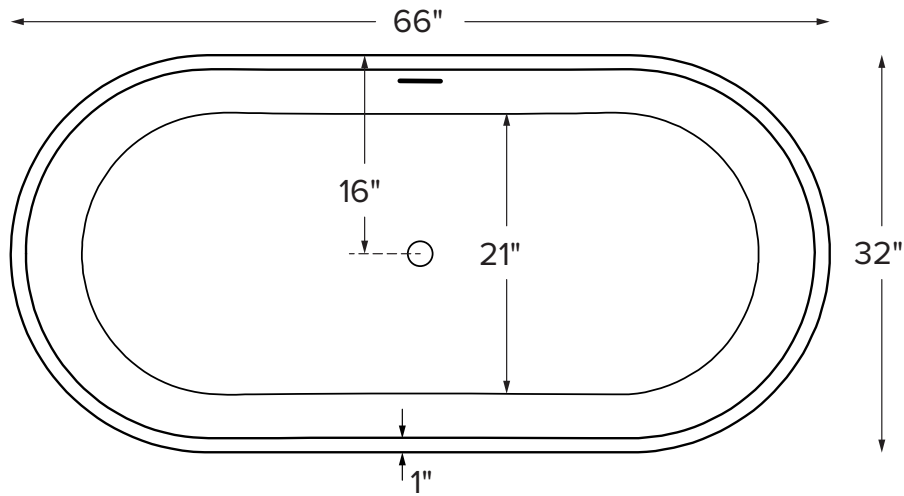

Hudson

MODEL 404
66" x 32" x 23"
FREESTANDING 85 gal to overflow
Mineral Composite
208 lbs / 94 kg soaker
Filling this tub to the maximum may require an above average size or dedicated water heater.

Drain Rough-In Measurement

• Before discarding tub packaging, check for accessories that may be packaged inside.
 • All product measurements are ±1/2".
 • Specifications and configurations are subject to change without notice.
 • Measurements herein supersede all others published prior to publication date below.

Inside view of tub