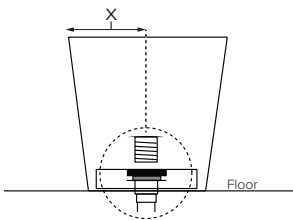

Hudson

MODEL 404
66" x 32" x 23"
FREESTANDING 85 gal to overflow
Mineral Composite
208 lbs / 94 kg soaker
Filling this tub to the maximum may require an above average size or dedicated water heater.

Drain Rough-In Measurement

• Before discarding tub packaging, check for accessories that may be packaged inside.
 • All product measurements are ±1/2".
 • Specifications and configurations are subject to change without notice.
 • Measurements herein supersede all others published prior to publication date below.

Inside view of tub