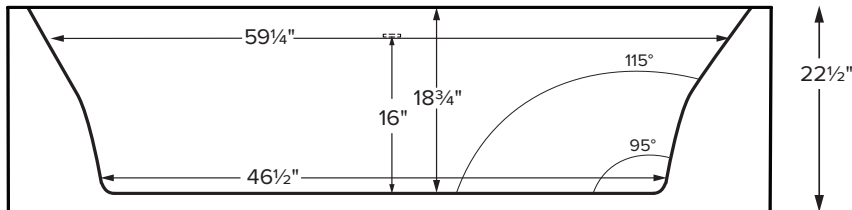

Available as a freestanding model or finished on 1, 2 or 3 sides for various installation applications.

**Kahlo 2**  
with Sculpted Finish®

<b>MODEL 142A</b>	
66" x 36" x 22.5"	
FREESTANDING or ALCOVE 90 gal to overflow	
<b>Acrylic CXL™</b>	<b>DoloMatte™</b>
170 lbs / 77 kg	<SOAKER> 191 lbs / 87 kg
Filling this tub to the maximum may require an above average size or dedicated water heater.	

Features a flat 5 3/4" deck surface on the drain side for mounting faucetry and an integrated overflow. Shown as Air Bath

ELECTRICAL COMPONENTS & SPECIFICATIONS		
Hydrotherapy Package	Components Included	GFCI/110V
<b>Microbubbles</b>	Microbubbles pump	1-15 amp
<b>Air Massage</b>	heated blower	1-15 amp
<b>Microbubbles with Air</b>	Microbubbles pump, heated blower	1-20 amp
<b>Air Massage Elite</b>	heated blower, chromatherapy	1-15 amp
<b>Microbubbles with Air Elite</b>	Microbubbles pump, heated blower, chromatherapy	2-15 amp