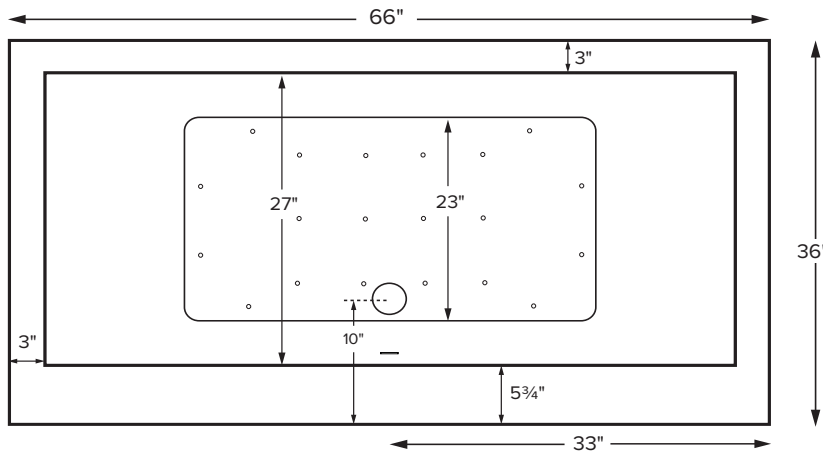

Available as a freestanding model or finished on 1, 2 or 3 sides for various installation applications.

**Kahlo 2**  
with Sculpted Finish®

<b>MODEL 142A</b>	
66" x 36" x 22.5"	
FREESTANDING or ALCOVE 90 gal to overflow	
<b>Acrylic CXL™</b>	<b>DoloMatte™</b>
170 lbs / 77 kg	<SOAKER> 191 lbs / 87 kg
Filling this tub to the maximum may require an above average size or dedicated water heater.	

Features a flat 5 3/4" deck surface on the drain side for mounting faucetry and an integrated overflow. Shown as Air Bath

ELECTRICAL COMPONENTS & SPECIFICATIONS		
Hydrotherapy Package	Components Included	GFCI/110V
<b>Microbubbles</b>	Microbubbles pump	1-15 amp
<b>Air Massage</b>	heated blower	1-15 amp
<b>Microbubbles with Air</b>	Microbubbles pump, heated blower	1-20 amp
<b>Air Massage Elite</b>	heated blower, chromatherapy	1-15 amp
<b>Microbubbles with Air Elite</b>	Microbubbles pump, heated blower, chromatherapy	2-15 amp

• Options and accessories may be packaged inside the tub crate. Always check packaging before discarding.  
 • All product measurements are ±1/2".  
 • Specifications and configurations are subject to change without notice.  
 • Measurements herein supersede all others published prior to publication date below.