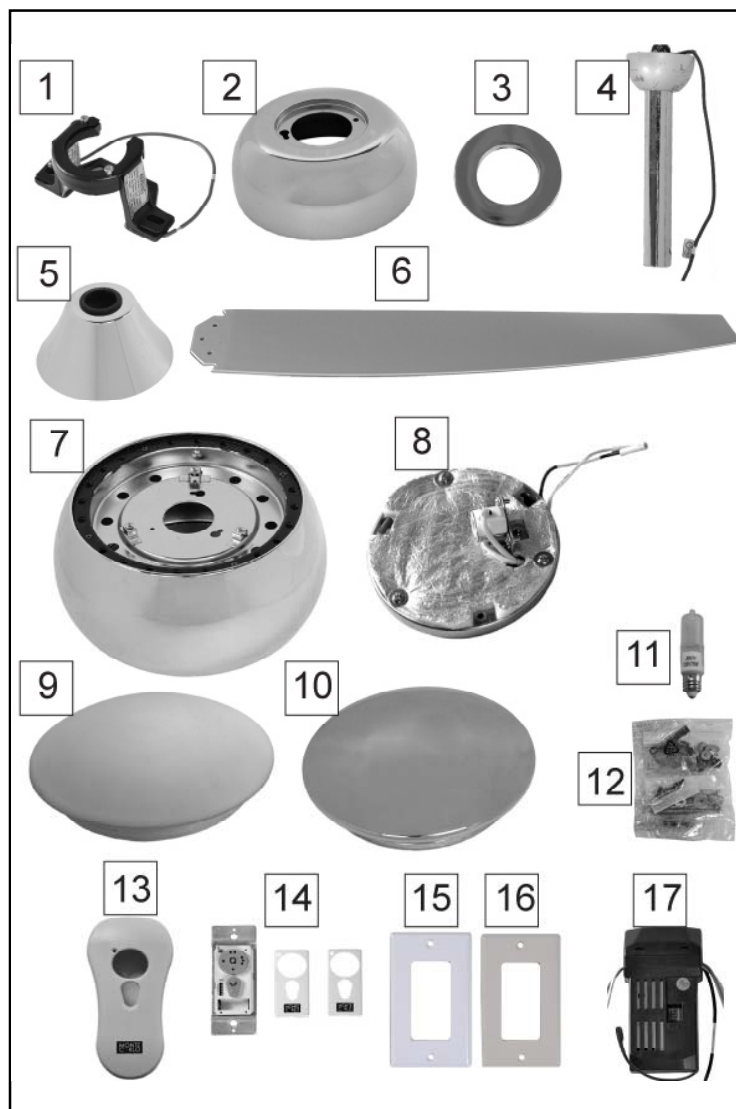

Ref#	Part #	Description
1	101255	Mounting Bracket, 4VOR60PND (MC) &
2	132028	Canopy, PN, 4VOR60PND
3	140012	Canopy Disk Cover, PN, 4VOR60PND
4	127052	Downrod, PN, 6" x 1/2", Die Cast Ball,
5	140013	Yoke Cover, PN, 4VOR60PND
6	131013	Blade, Silver ABS, 4VOR60PND
7	133598	Light Pan, PN, 4VOR60PND
8	133599	Light Fixture, 4VOR60PND
9	G643	Glass, Matte White Opal, 4VOR60PND
10	150042	Blanking Plate, PN, 4VOR60PND
11	160010	Halogen, 75w, E-11, Frost, JDE-11
12	102030	Hardware Pack, CH, 4VOR60PND
13	100092	Hand Remote Clamshell Cover, White
14	100093	Convertible Remote, Reverse, Down Light
15	100088	Wall Trim Plate, White
16	100087	Wall Trim Plate, Almond
17	100080	Receiver, 4VOR60

Note: Not all numbers shown on the graphic are listed. Parts listed are loose parts included with the fan and switches with the exception of bulbs.

Glass Broken? Missing Parts? Need Help?
Verre brisé? Pièces manquantes? Besoin d'aide?