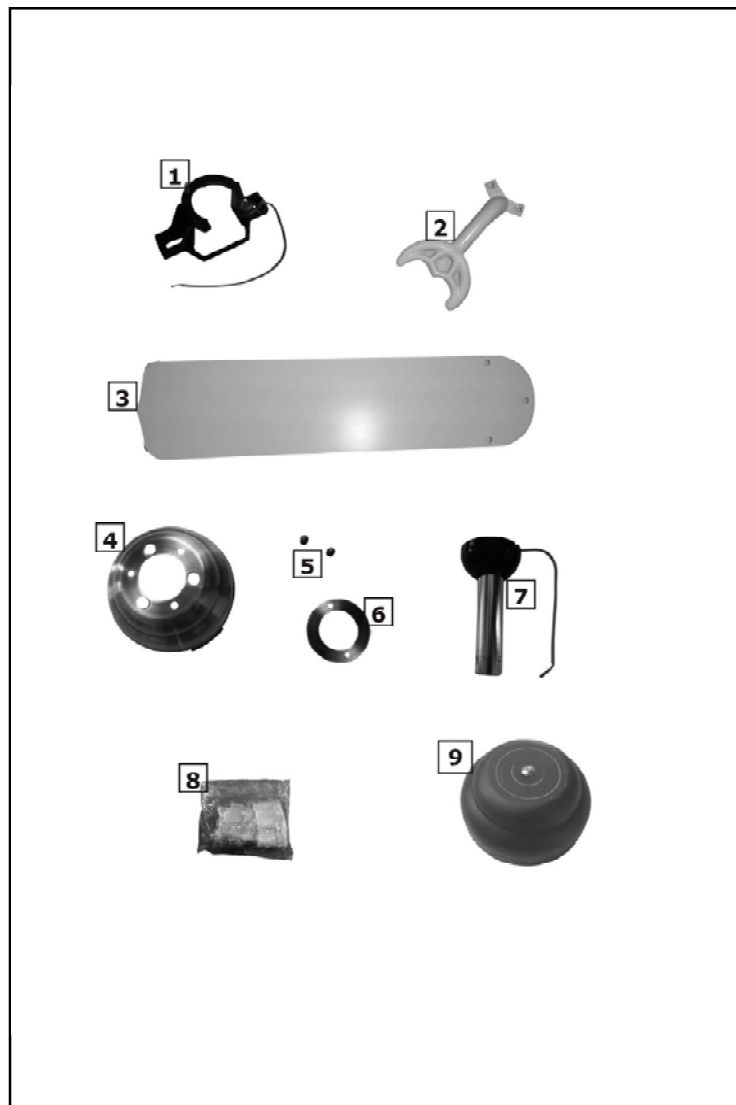

Ref#	Part #	Description
1	101144	Mounting Bracket, Knurl Nut Attach, Std
2	105041	Blade Bracket, RB, 5HS42, 14 degree
3	131253	Blade, American Walnut, 5HS42RB
4	132407	Canopy, 130mm, RB, 2 Tier, DM -
5	111107	Knurled Nut, Canopy Mount, GM
6	140163	Canopy Disk Cover Ring, RB
7	127441	Downrod, RB, 4.5", Die Cast Ball,
8	102352	Hardware Pack, GM, 5HS/HM52, Wood Fob
9	108163	Switch cap cover, RB, 100mm,

Note: Not all numbers shown on the graphic are listed.
Parts listed are loose parts included with the fan and switches with the exception of bulbs.

Glass Broken? Missing Parts? Need Help?
Verre brisé? Pièces manquantes? Besoin d'aide?