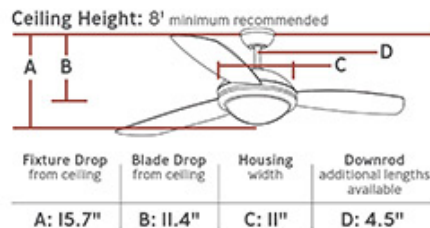

3DIR52BSD: 52" Discus Trio - Brushed Steel

Specification Images:

Collection: Discus Trio

UPC #:014817563559

Finish: Brushed Steel (BS)

Blade Finish: Silver

Blade Finish 2: American Walnut

Dimensions:

- Diameter:** 52"
- Weight:** 19.8 lbs.
- Reverse Switch:** Remote Controlled
- Rev. Switch Location:** Remote Transmitter
- Motor Size:** 172.0 X 20.0
- Diameter of Housing:** 11.0
- Capacitor Value:** 4.5uF 350V 105?
- Lead Wire Length:** 78 inches
- Light Kit Included:** Yes
- Remote Included:** Wall / Hand Remote
- Location of Receiver:** Canopy
- Remote Group(s):**

Part	Material	Finish	Quantity	Item Number	Length	Width	Height	Diameter	Fitter Diameter	Shade Top Length	Shade Top Width	Shade Top Diameter
Glass	Glass	White Opal	1									

Blade Details:

Blade Group	Diameter	Included	RPM Hi	CFM Hi	Watts Hi	Amps Hi	RPM Med	CFM Med	Watts Med	Amps Med	RPM Low	CFM Low	Watts Low	Amps Low
	52	Yes	172.0	6112.0	65.3	0.54	126.0	4541.0	37.0	0.41	58.5	2135.0	10.8	0.22

Mounting Options:

Mounting Type	Included	Item	Downrod Length	Downrod Diameter	Overall Height	Blade to Ceiling	Min. Ceiling Height	Canopy Style	Canopy Diameter
Downrod (Included)	yes		4.5	0.5	15.7	11.4	7.95	Dual Mount	5.25
Flush (Included)	yes				12.1	6.7	7.56	Dual Mount	5.25