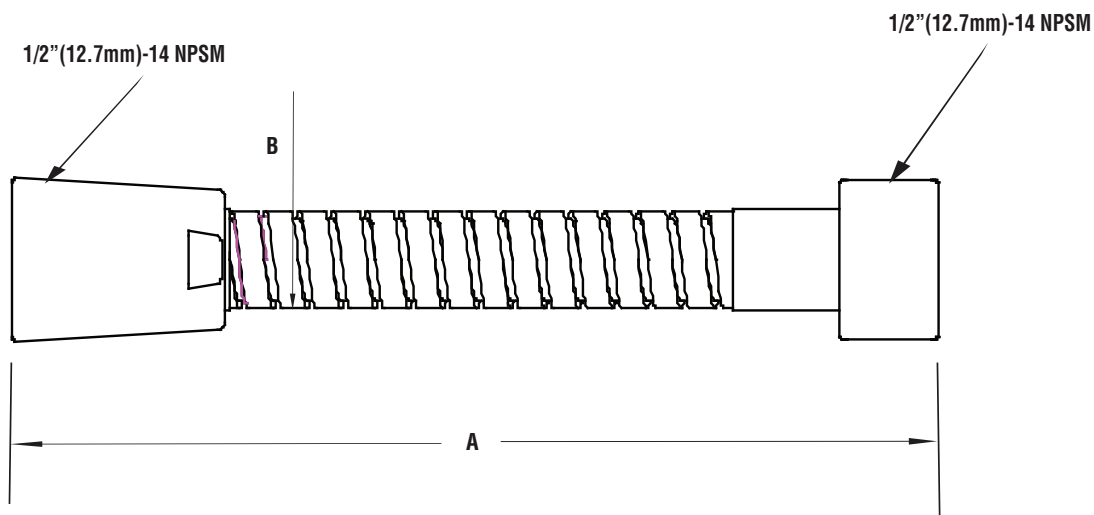

### Product Features

- S.S Hose For The Hand Shower
- 60"Length
- One Bugle Tie-in, The Other One Nut Tie-in

## Product Specifications/Dimensions

ITEM	FINISH
MB170383	Chrome Plated
MB170382	PVD Brushed Nickel
MB170384	Oil Rubbed Bronze

in. 60 11/20

**A** **B**

mm 1524 14